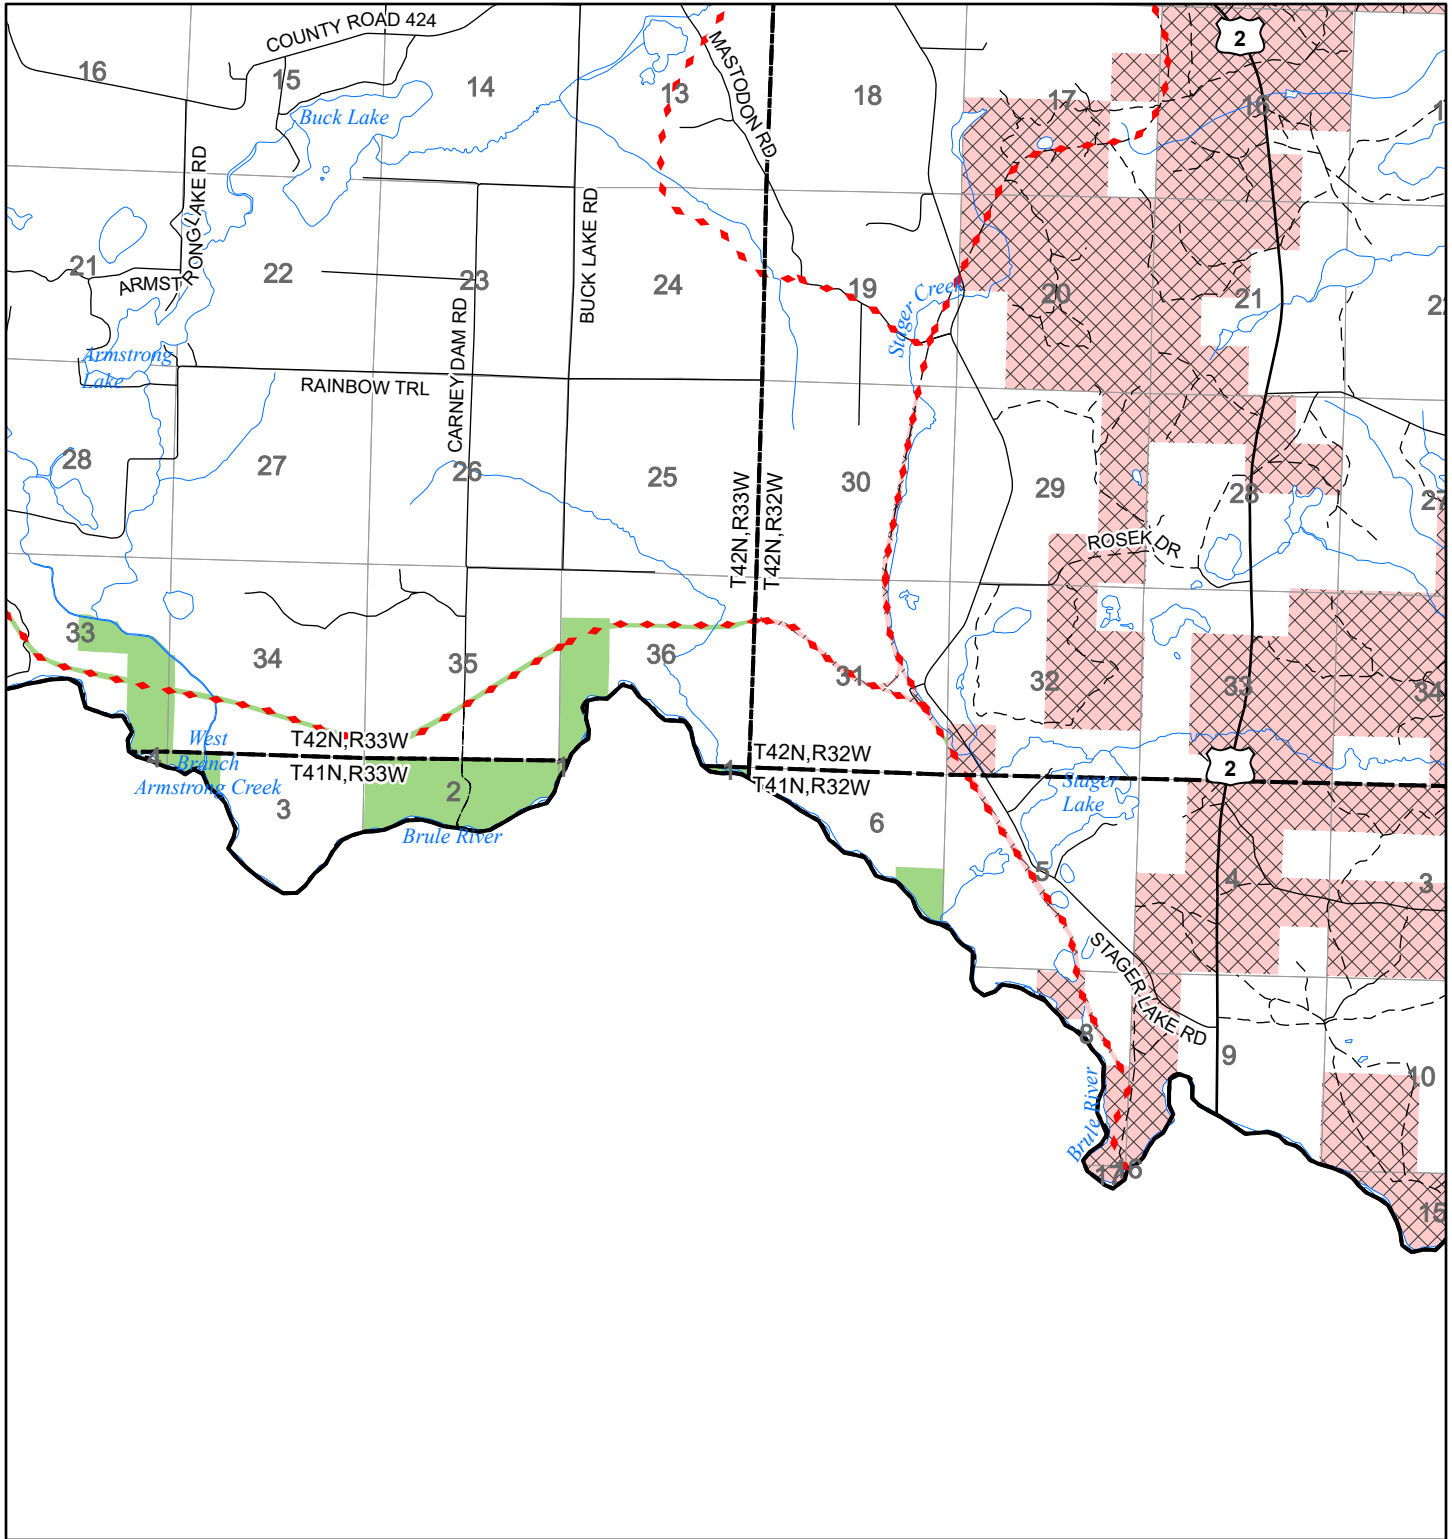

# 2022 Fuelwood Collection Map

## T41N,R33W

### IRON CO.

- Open to Fuelwood Collection
- Open (Recently Closed Timber Sale)
- State land closed to fuelwood collection
- Snowmobile trail

Effective: April 1, 2022