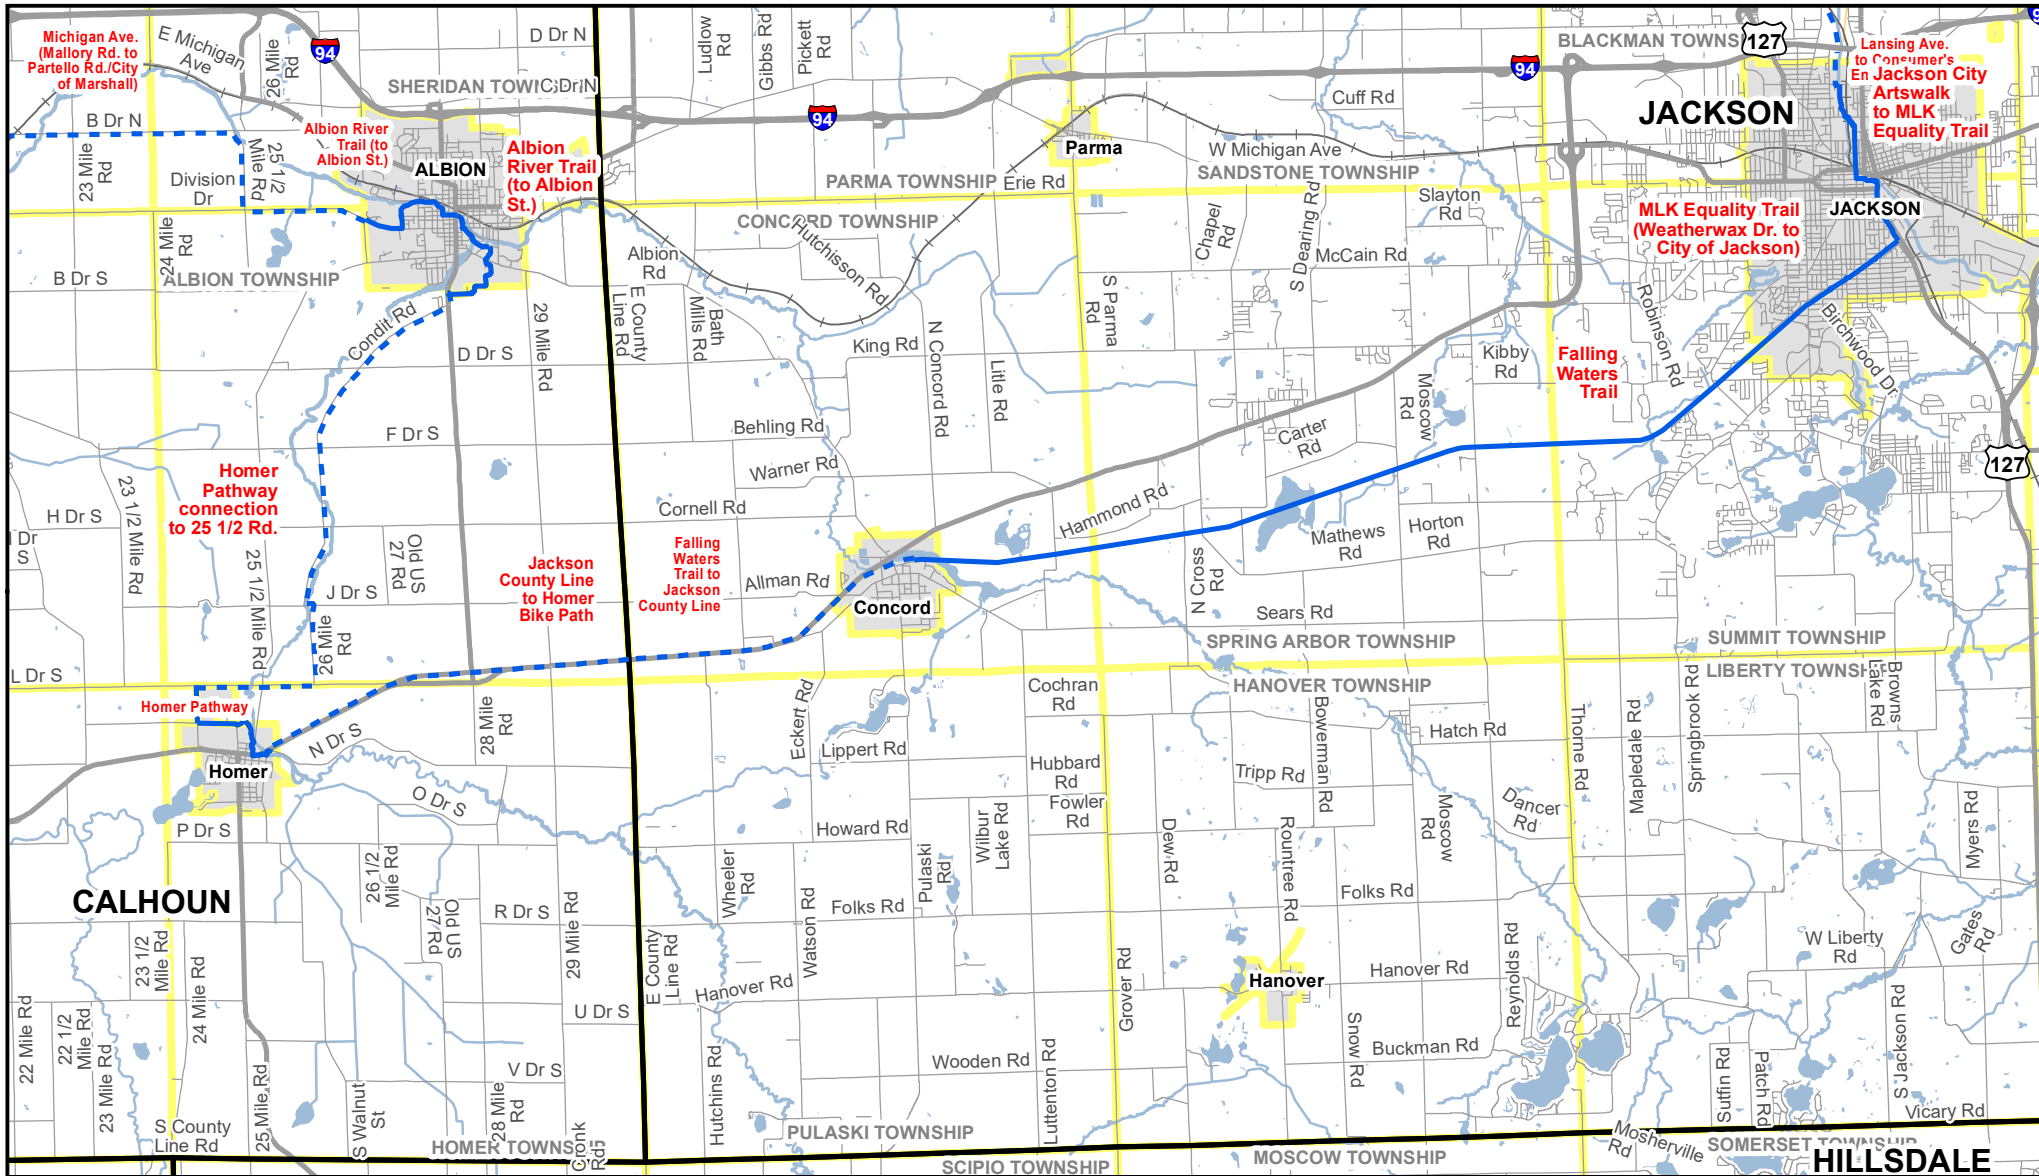

Michigan's Iron Belle Trail - Two Routes, One Great Trail

Albion to Homer Bike Path - Concord - Falling Waters Trail

**** The illustrated hike and bicycle trail connections will rely upon partnership opportunities. ****

Updated: 4/12/2021
 Michigan Department of Natural Resources
 Forest Resources Division
 Resource Assessment Section

Iron Belle Trail

- Existing Hiking
- - - Proposed Hiking
- Highway
- Paved road
- + Railroad

- River
- Lake
- State Park boundary
- City or Village
- Township
- County