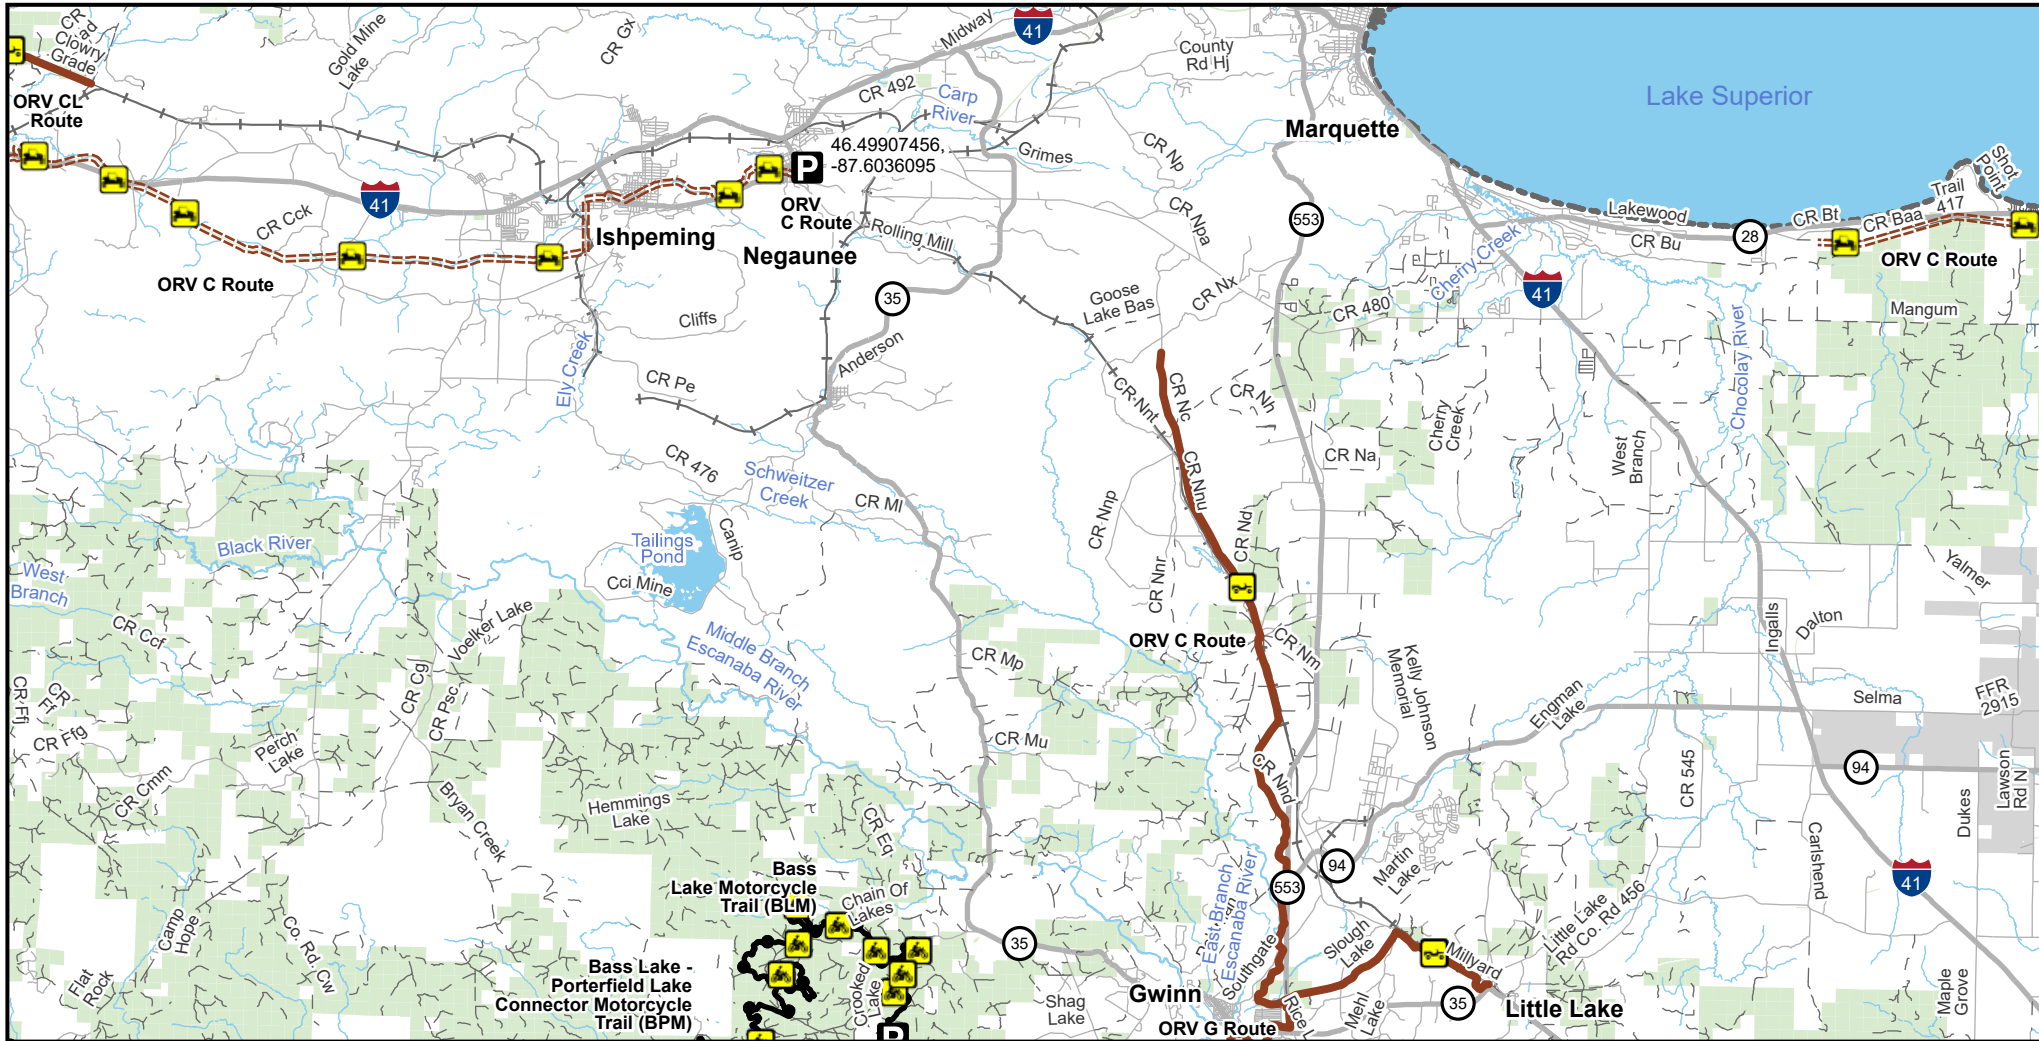

ORV C Route -- Champion, Ishpeming, Negaunee, Marquette, Chocolay Township

Marquette County, Michigan

ORV C Route Map Index: 07 of 1-08c

Advisory: Trails and Routes have two-way traffic.
Disclaimer: Trails shown on this map are an approximate representation of the trail system at the time of publication and may not reflect current ground conditions. Stay on signed trails only!

- Parking Lot
- Motorcycle Trails
- 65" Restricted ORV Route
- ORV Routes
- DNR Motorcycle Trail 24 Inch Maximum Width
- ORV Route (72 Inch) ORVs of all sizes including off-road motorcycles. ORV license and trail permit required unless licensed by the Secretary of State.
- ORV Route (65 Inch) Restricted ORV Route - ORV's Less than 65" in width including off-road motorcycles only. ORV license and trail permit required.
- Highway
- Paved Road
- Gravel or Dirt Road
- Railroad
- DNR-managed land
- Federally-managed land
- Lakes And Rivers
- County