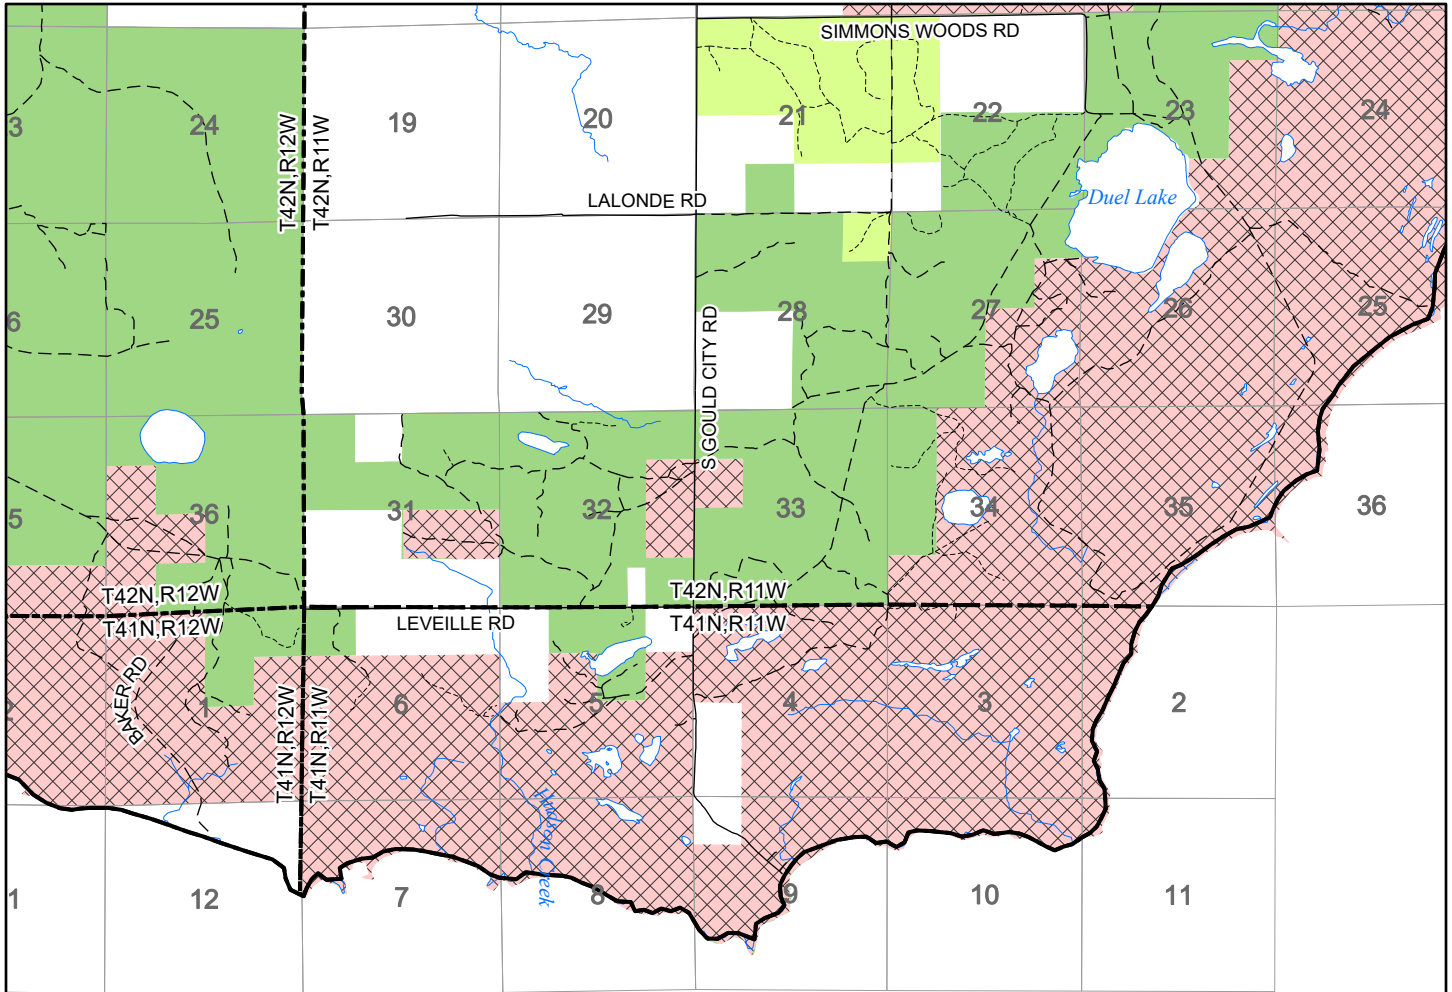

2022 Fuelwood Collection Map

T41N,R11W

MACKINAC CO.

- Open to Fuelwood Collection
- Open (Recently Closed Timber Sale)
- State land closed to fuelwood collection
- Snowmobile trail

Effective: April 1, 2022