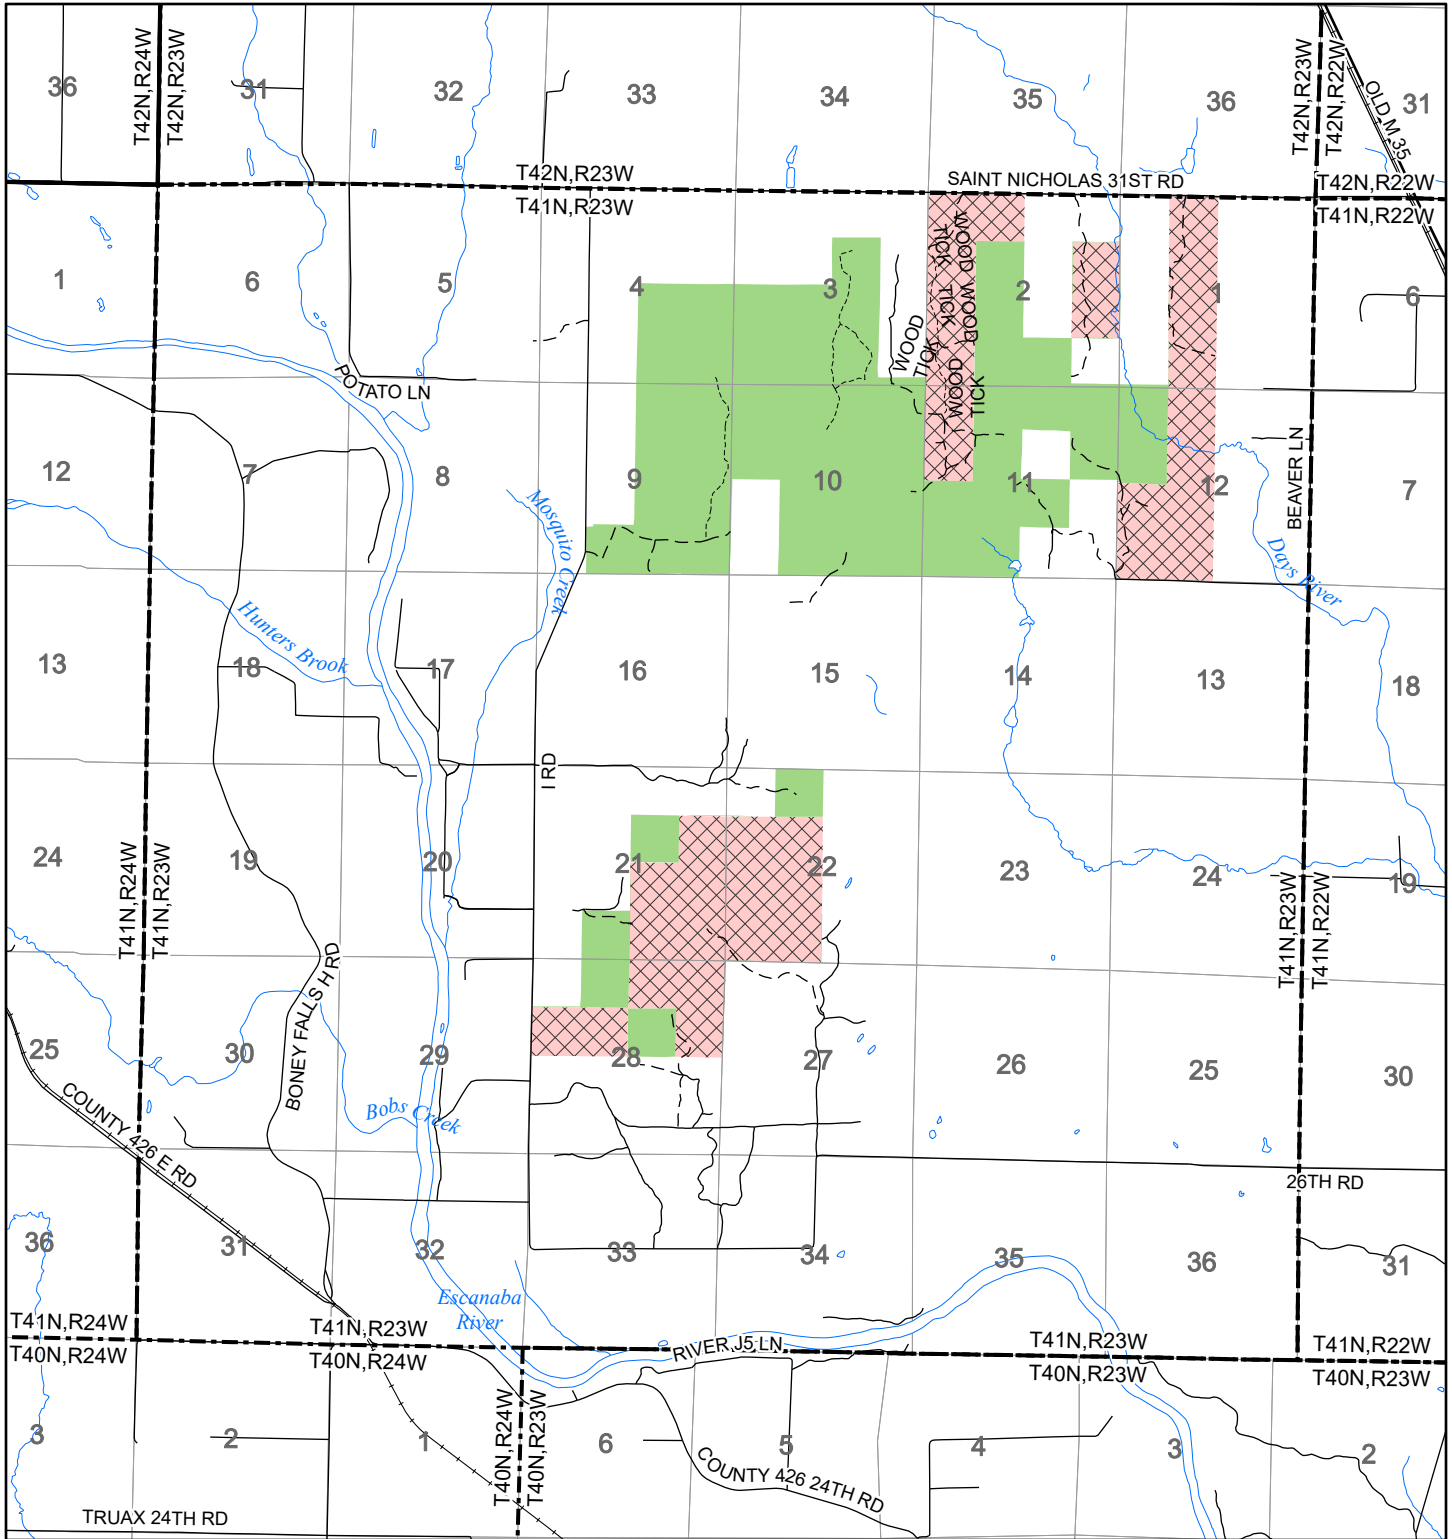

2022 Fuelwood Collection Map

T41N,R23W

DELTA CO.

- Open to Fuelwood Collection
- Open (Recently Closed Timber Sale)
- State land closed to fuelwood collection
- Snowmobile trail

Effective: April 1, 2022