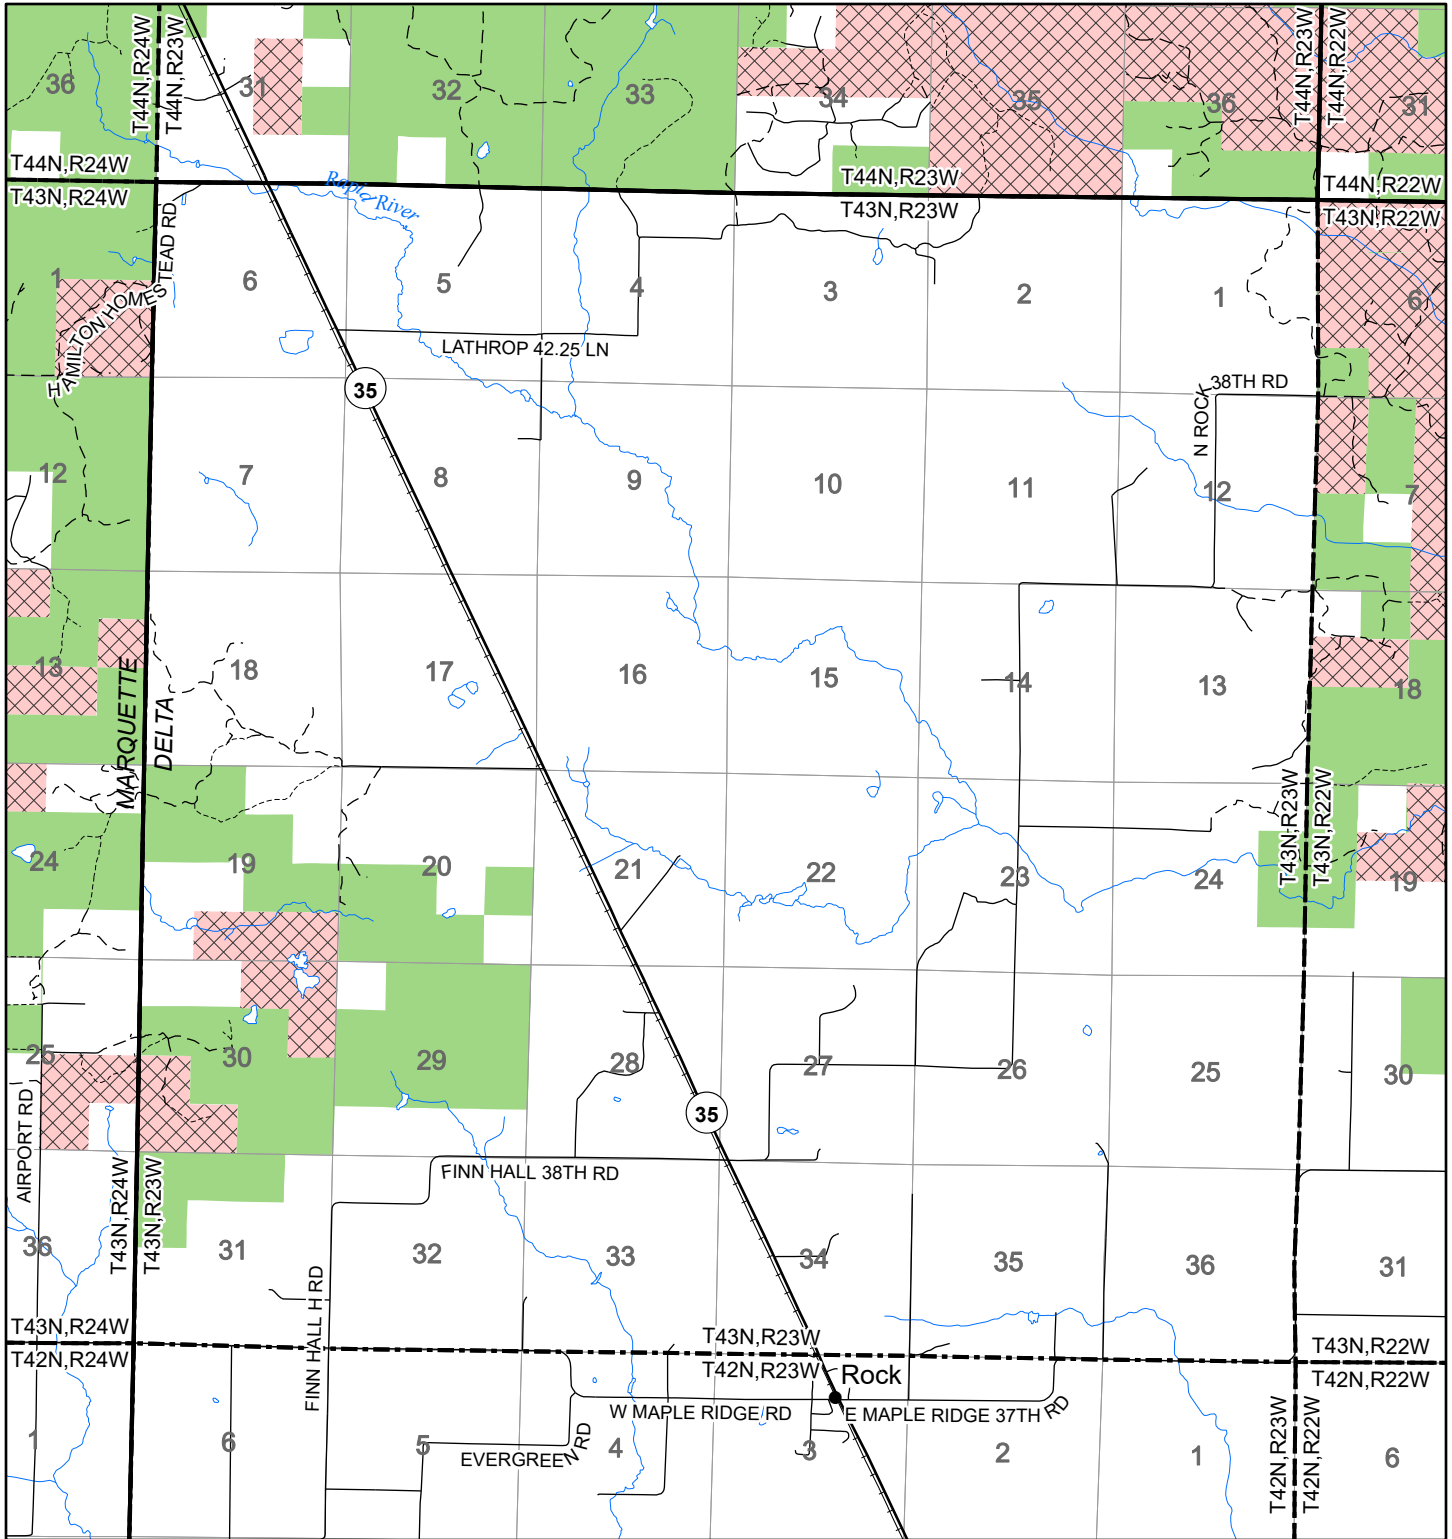

# 2022 Fuelwood Collection Map

## T43N,R23W

### DELTA CO.

- Open to Fuelwood Collection
- Open (Recently Closed Timber Sale)
- State land closed to fuelwood collection
- Snowmobile trail

Effective: April 1, 2022