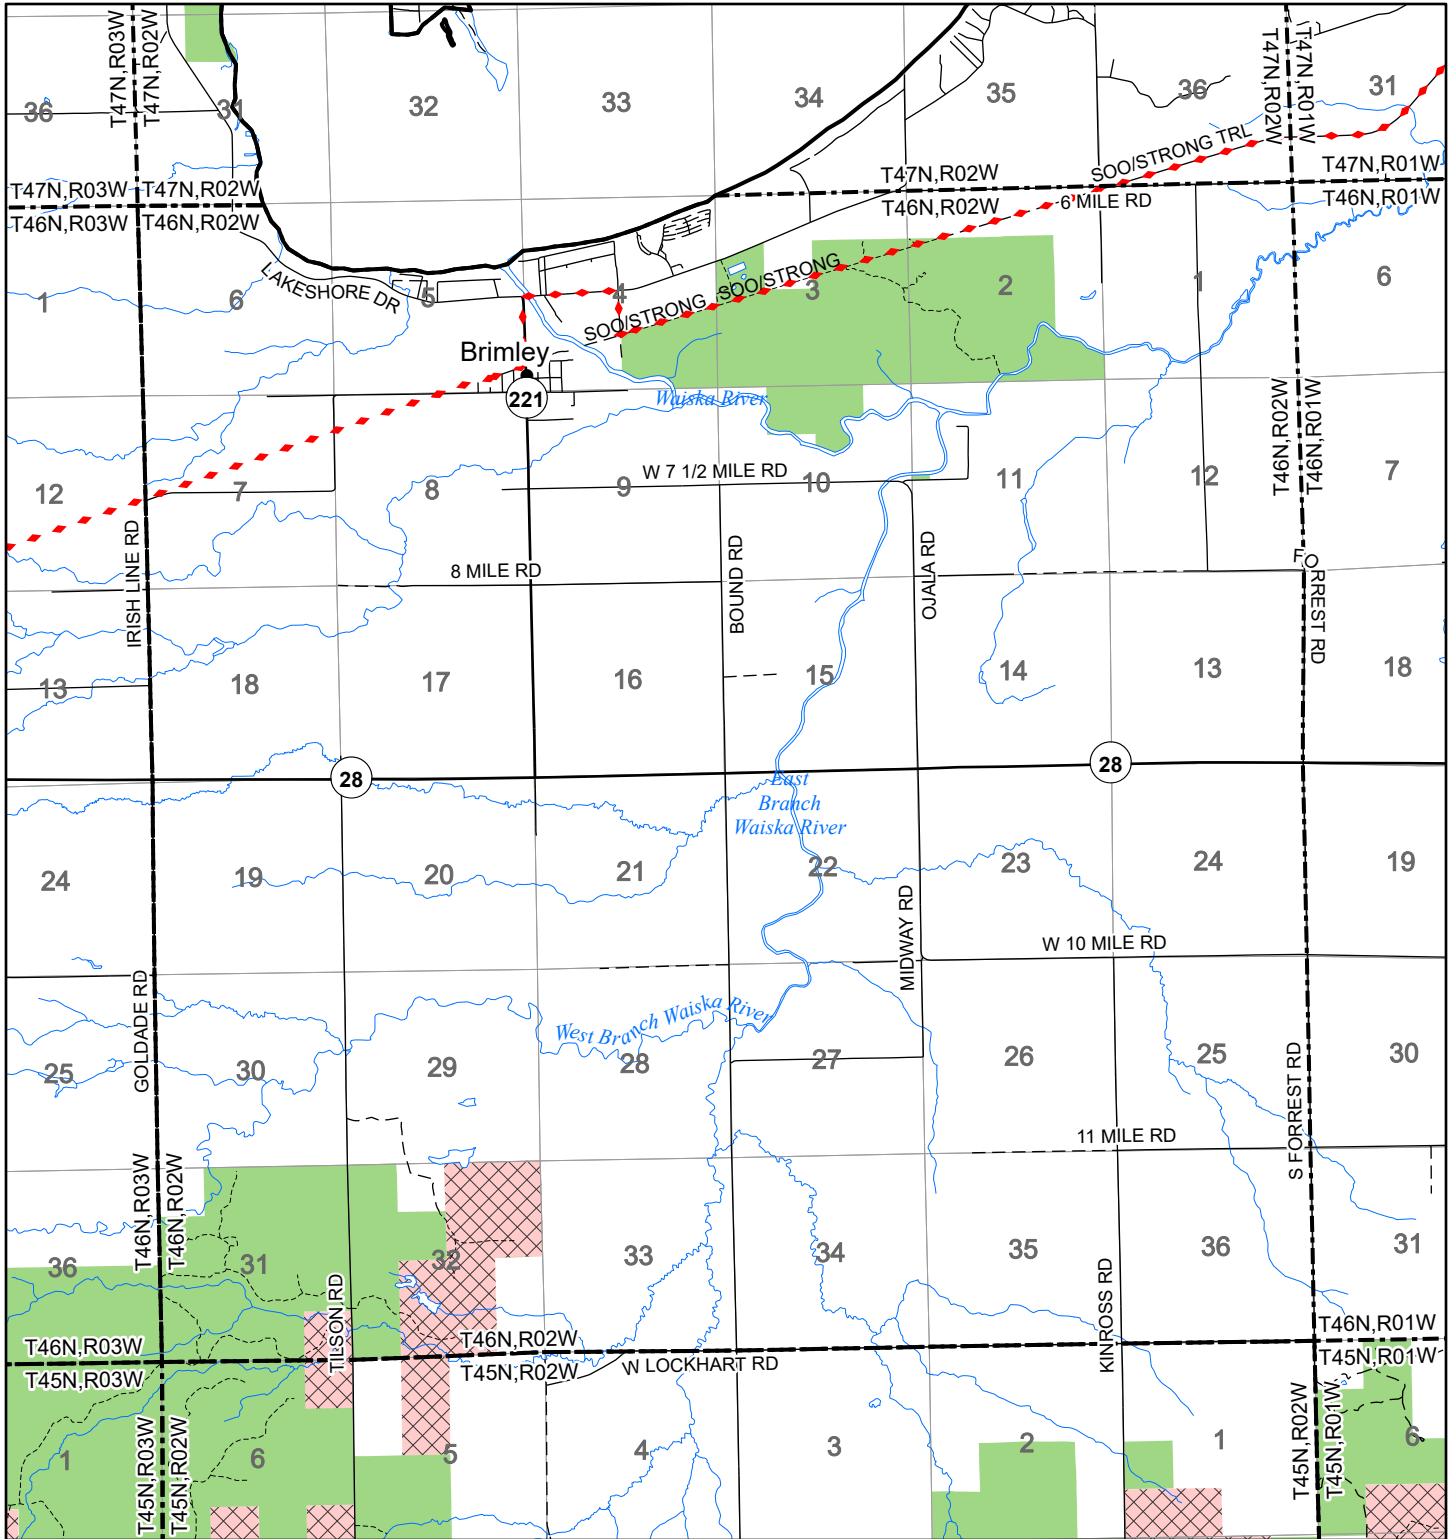

2022 Fuelwood Collection Map

T46N,R02W

CHIPPEWA CO.

- Open to Fuelwood Collection
- Open (Recently Closed Timber Sale)
- State land closed to fuelwood collection
- Snowmobile trail

Effective: April 1, 2022