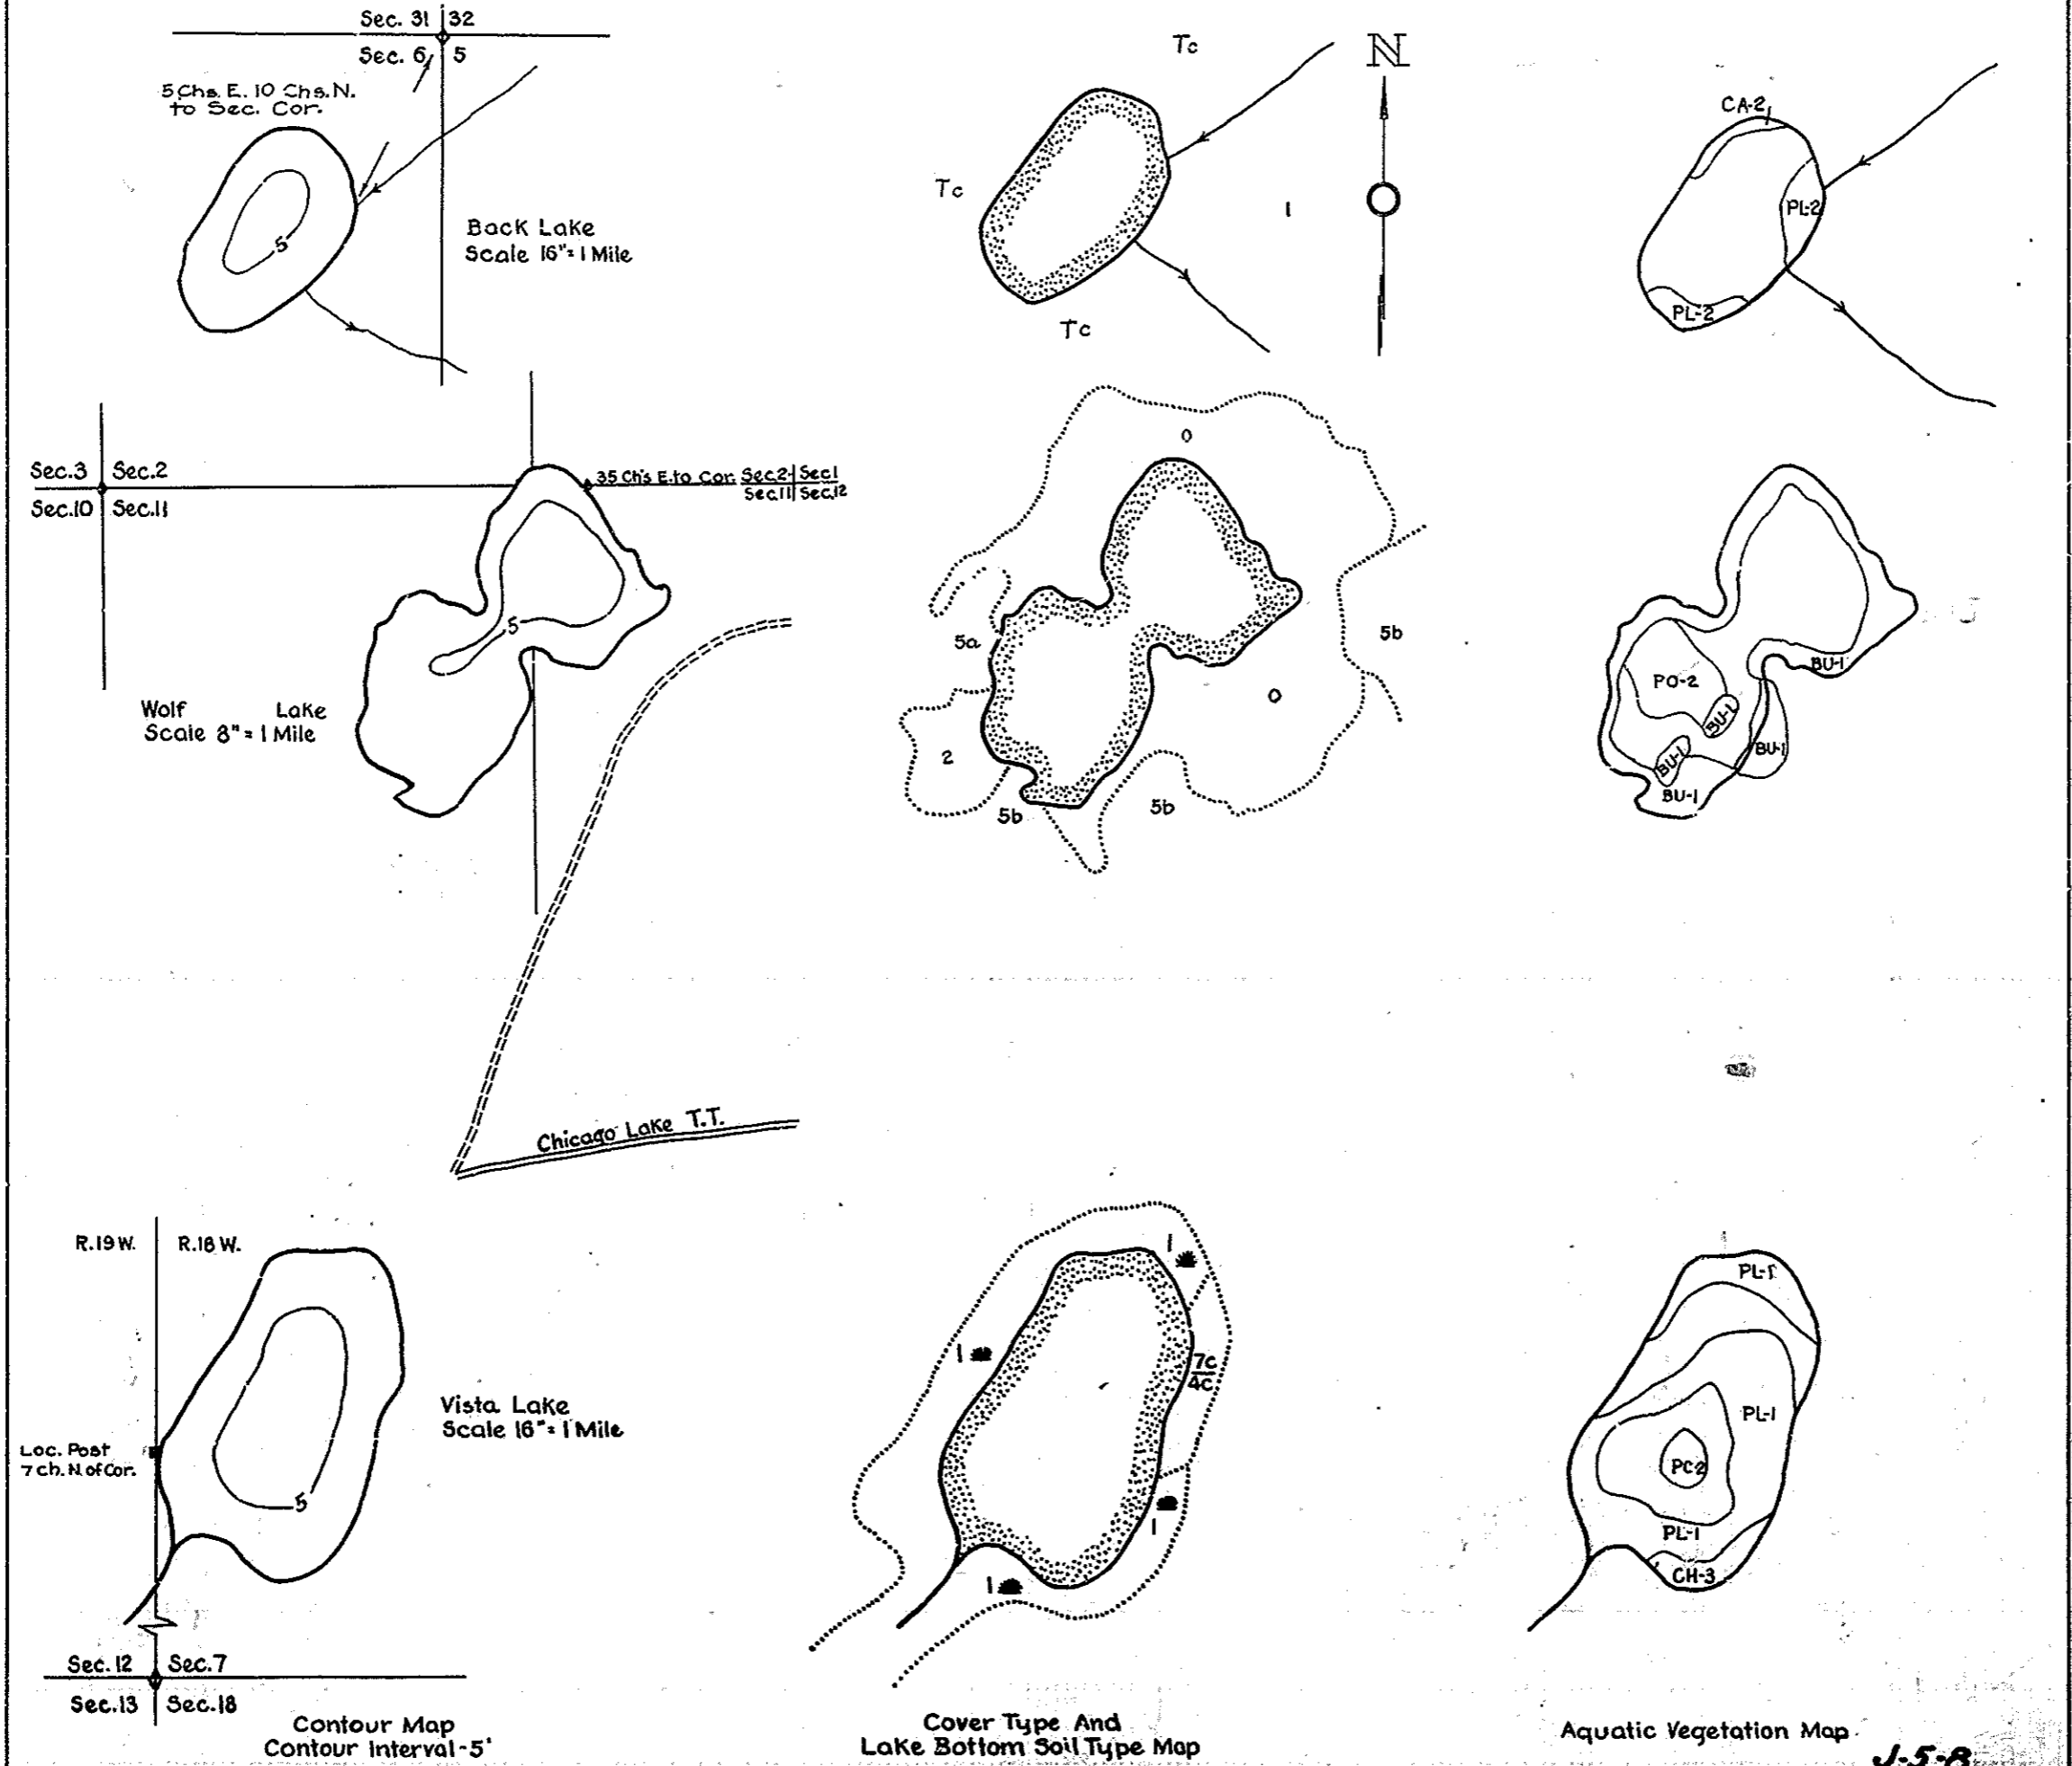

R-9
 U.S. Department of Agriculture
 Forest Service
 LAKE AND STREAM SURVEY
BACK - WOLF - VISTA-LAKES
 Hiawatha National Forest
 Michigan

Back Lake Area 5.6 Acres
 Length of Shore Line 0.31 Miles
 Wolf Lake Area 42 Acres
 Length of Shore Line 1.25 Miles
 Vista Lake Area 10.5 Acres
 Length of Shore Line 0.53 Miles

Location Sec. 6-7-2-II T. 42 N. R. 18 W.

Contour Map
 Contour Interval - 5'

Cover Type And
 Lake Bottom Soil Type Map

Aquatic Vegetation Map

J-5-8