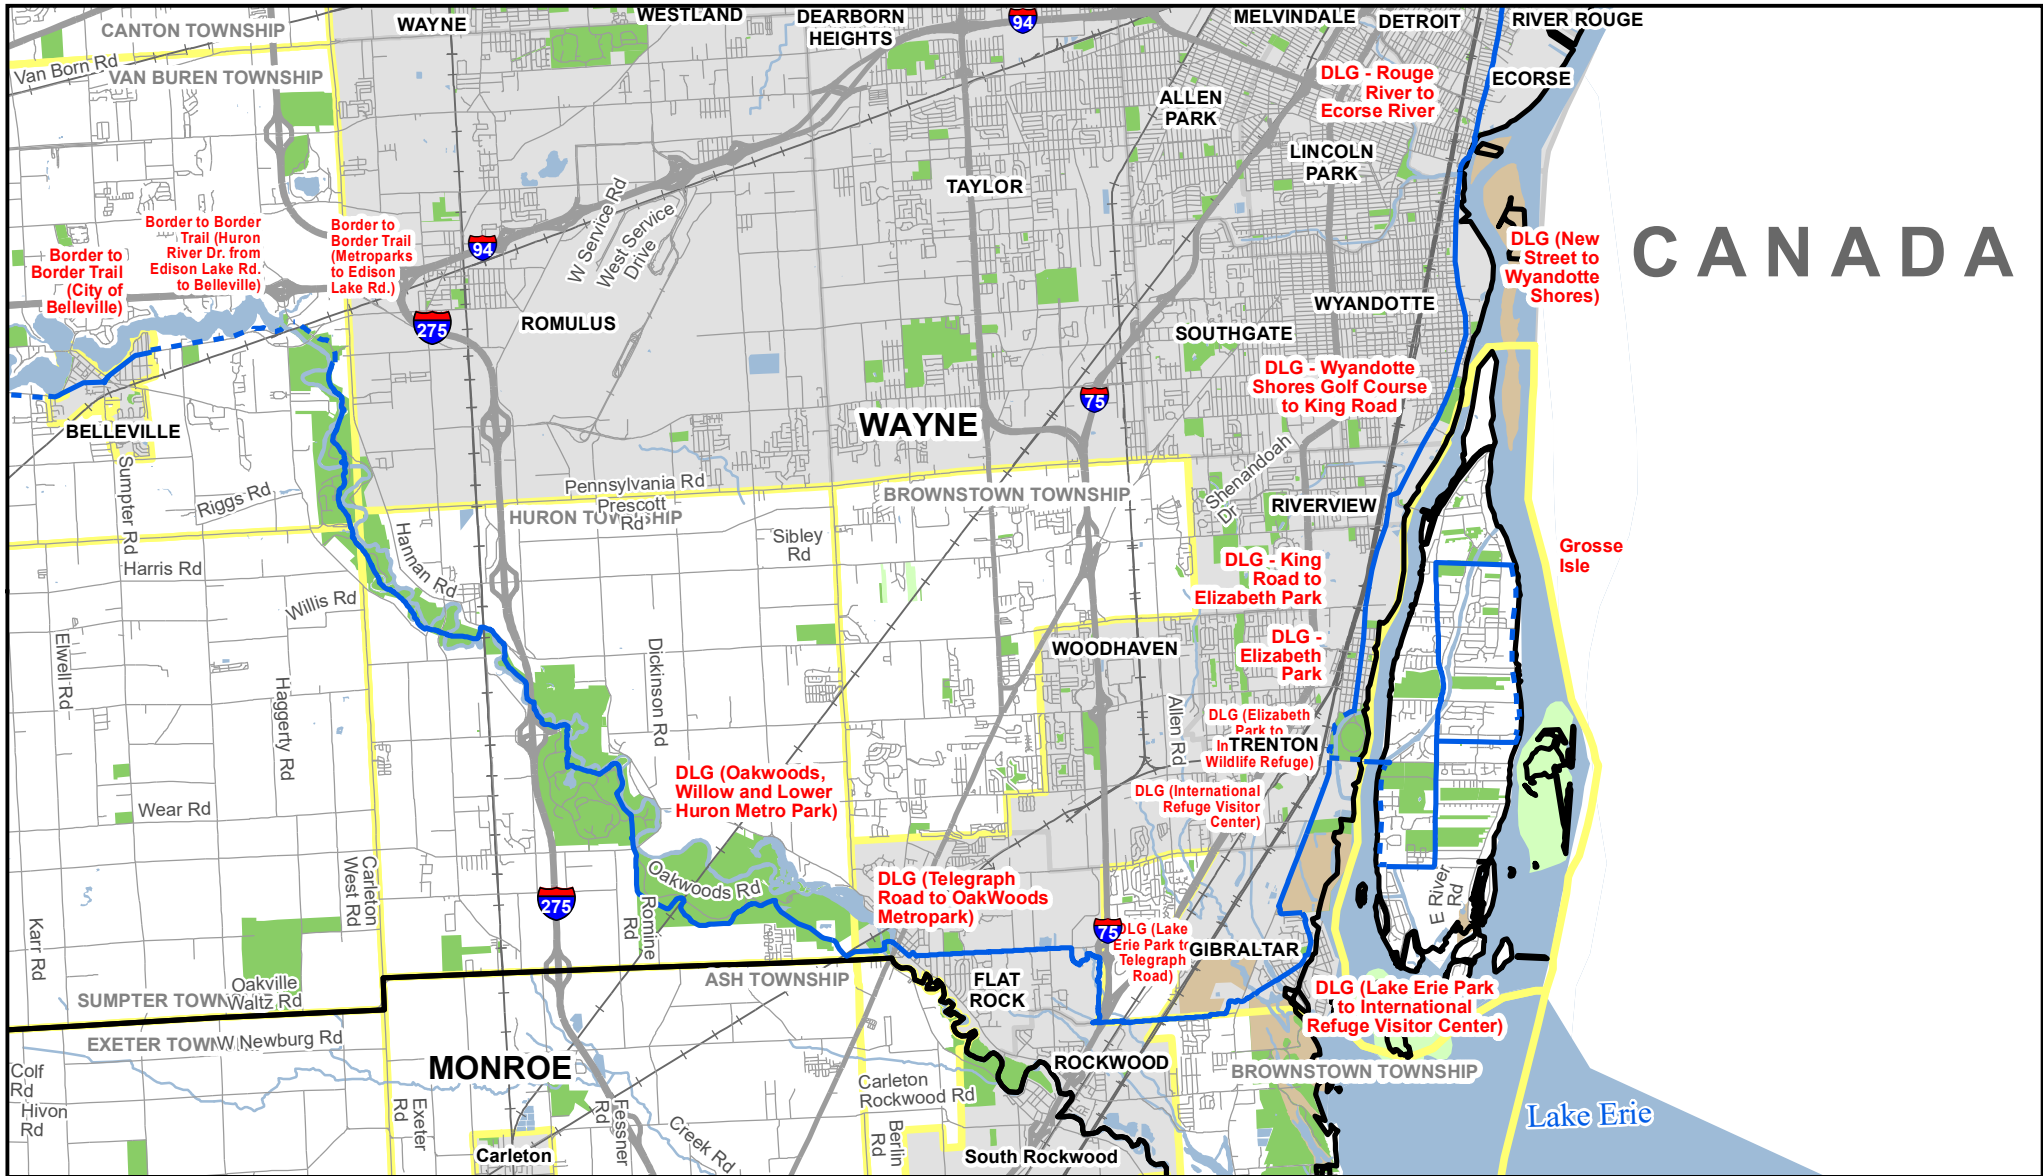

Michigan's Iron Belle Trail - Two Routes, One Great Trail

Belleville - Border to Border Trail - Elizabeth Park - Grosse Ile - Ecorse

CANADA

** The illustrated hike and bicycle trail connections will rely upon partnership opportunities. **

Updated: 4/12/2021
Michigan Department of Natural Resources
Forest Resources Division
Resource Assessment Section

- Iron Belle Trail**
- Existing Hiking
 - Proposed Hiking
 - Highway
 - Paved road
 - Railroad
- Legend:**
- River
 - Lake
 - State land
 - Federal land
 - Local parks
 - City or Village
 - Township
 - County