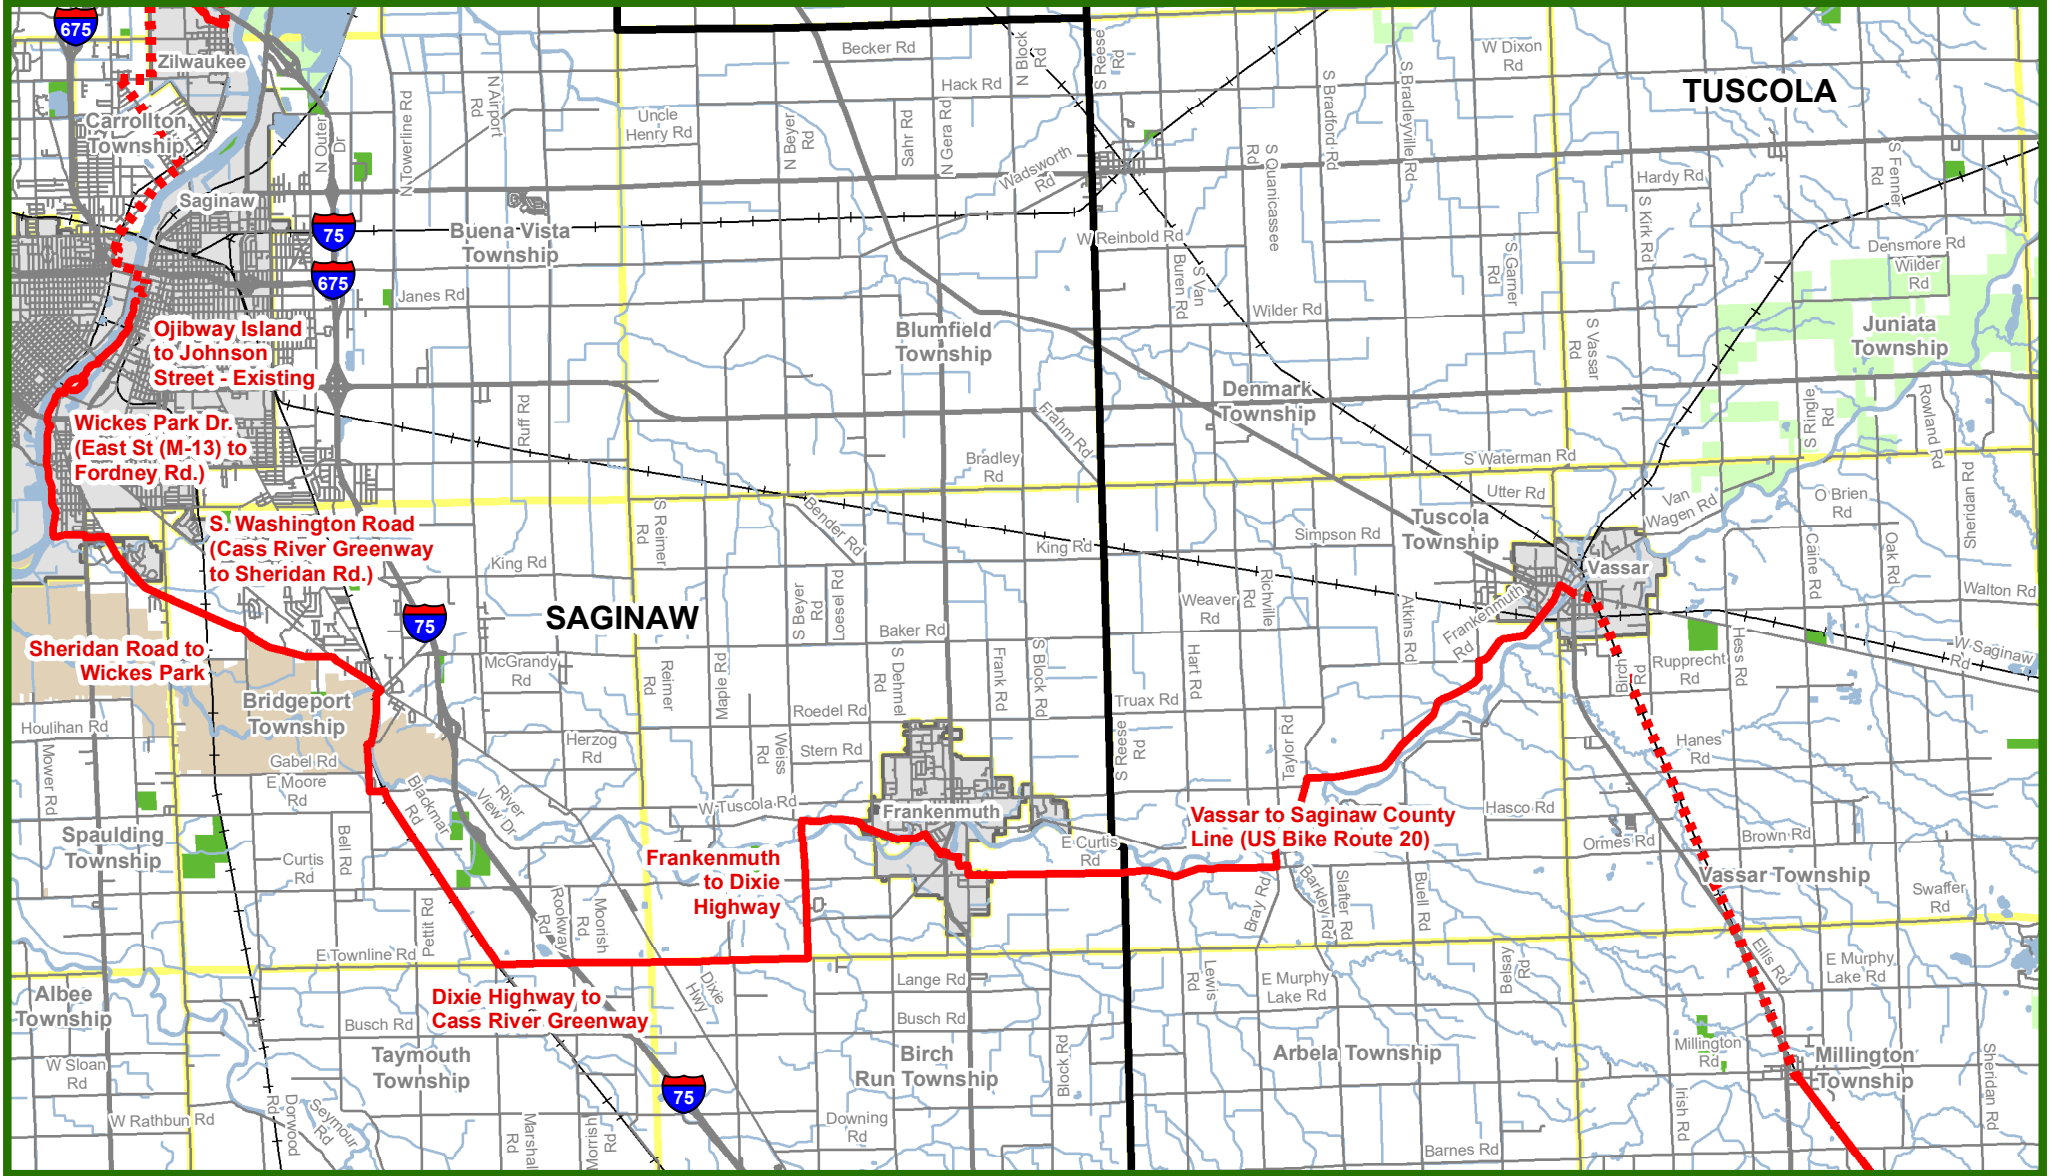

Michigan's Iron Belle Trail - Two Routes, One Great Trail

Millington - Vassar - US Bike Route 20 - Frankenmuth - Saginaw - Zilwaukee

** The illustrated hike and bicycle trail connections will rely upon partnership opportunities. **

February 2018
Michigan Department of Natural Resources
Forest Resources Division
Resource Assessment Section

- Biking Trail**
 - Biking - Existing Trail
 - - - Biking - Proposed Trail
- Road Type**
 - Highway
 - Paved Road
- Railroad**
 - +
- River**
 -
- Lake**
 -
- State Land**
 -
- Federal Land**
 -
- Public Land**
 -
- City or Village**
 -
- Township**
 -
- County**
 -