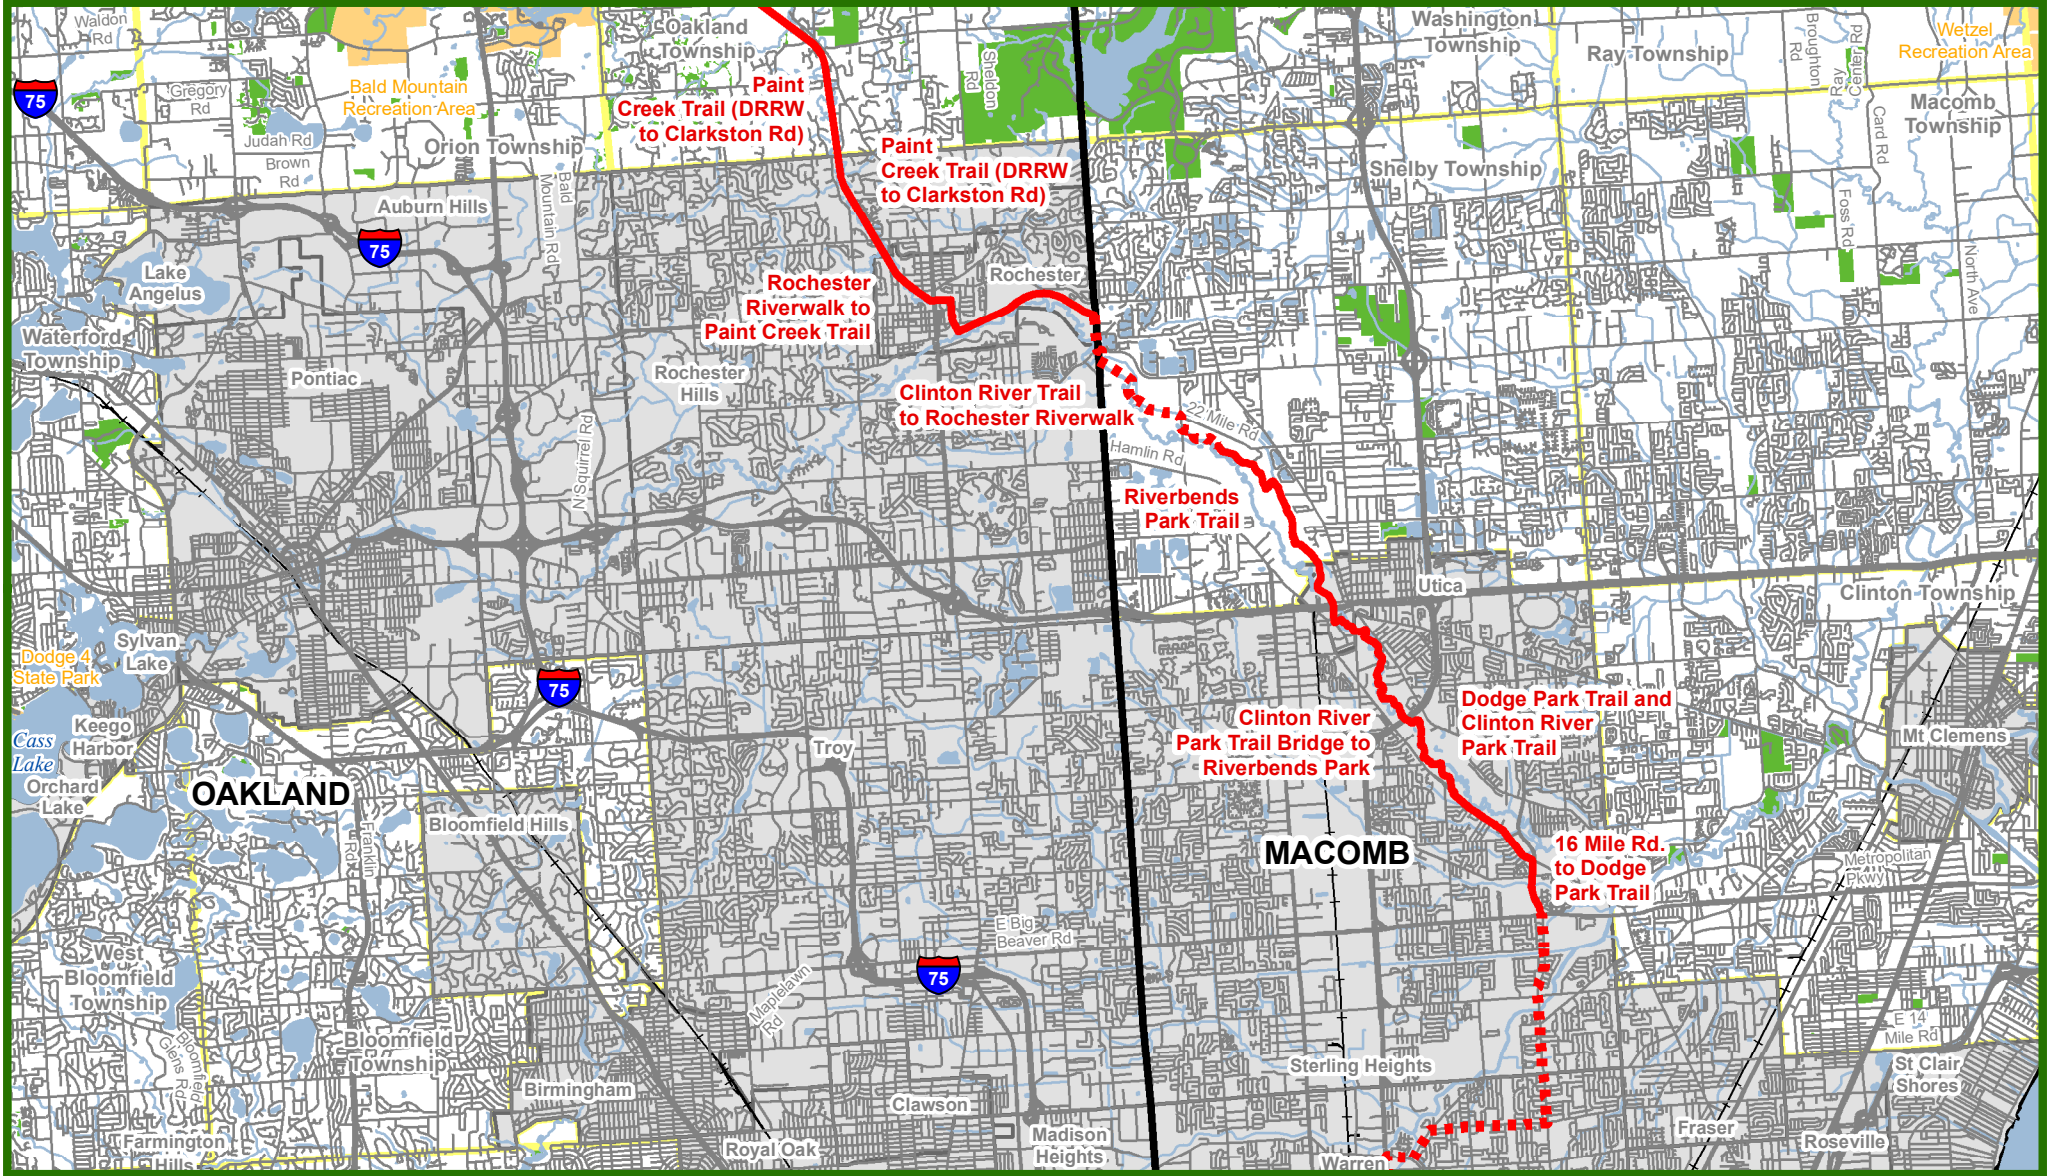

# Michigan's Iron Belle Trail - Two Routes, One Great Trail

Sterling Heights - Dodge Park Trail - Rochester Riverwalk - Rochester Hills

\*\* The illustrated hike and bicycle trail connections will rely upon partnership opportunities. \*\*

February 2018  
Michigan Department of Natural Resources  
Forest Resources Division  
Resource Assessment Section

- |                               |                       |                   |
|-------------------------------|-----------------------|-------------------|
| <b>Biking Trail</b>           | — Gravel Road         | ■ Public Land     |
| — Biking - Existing Trail     | + Railroad            | ■ City or Village |
| - - - Biking - Proposed Trail | — River               | ■ Township        |
| <b>Road Type</b>              | — Lake                | ■ County          |
| — Highway                     | — State Park Boundary |                   |
| — Paved Road                  | ■ State Land          |                   |