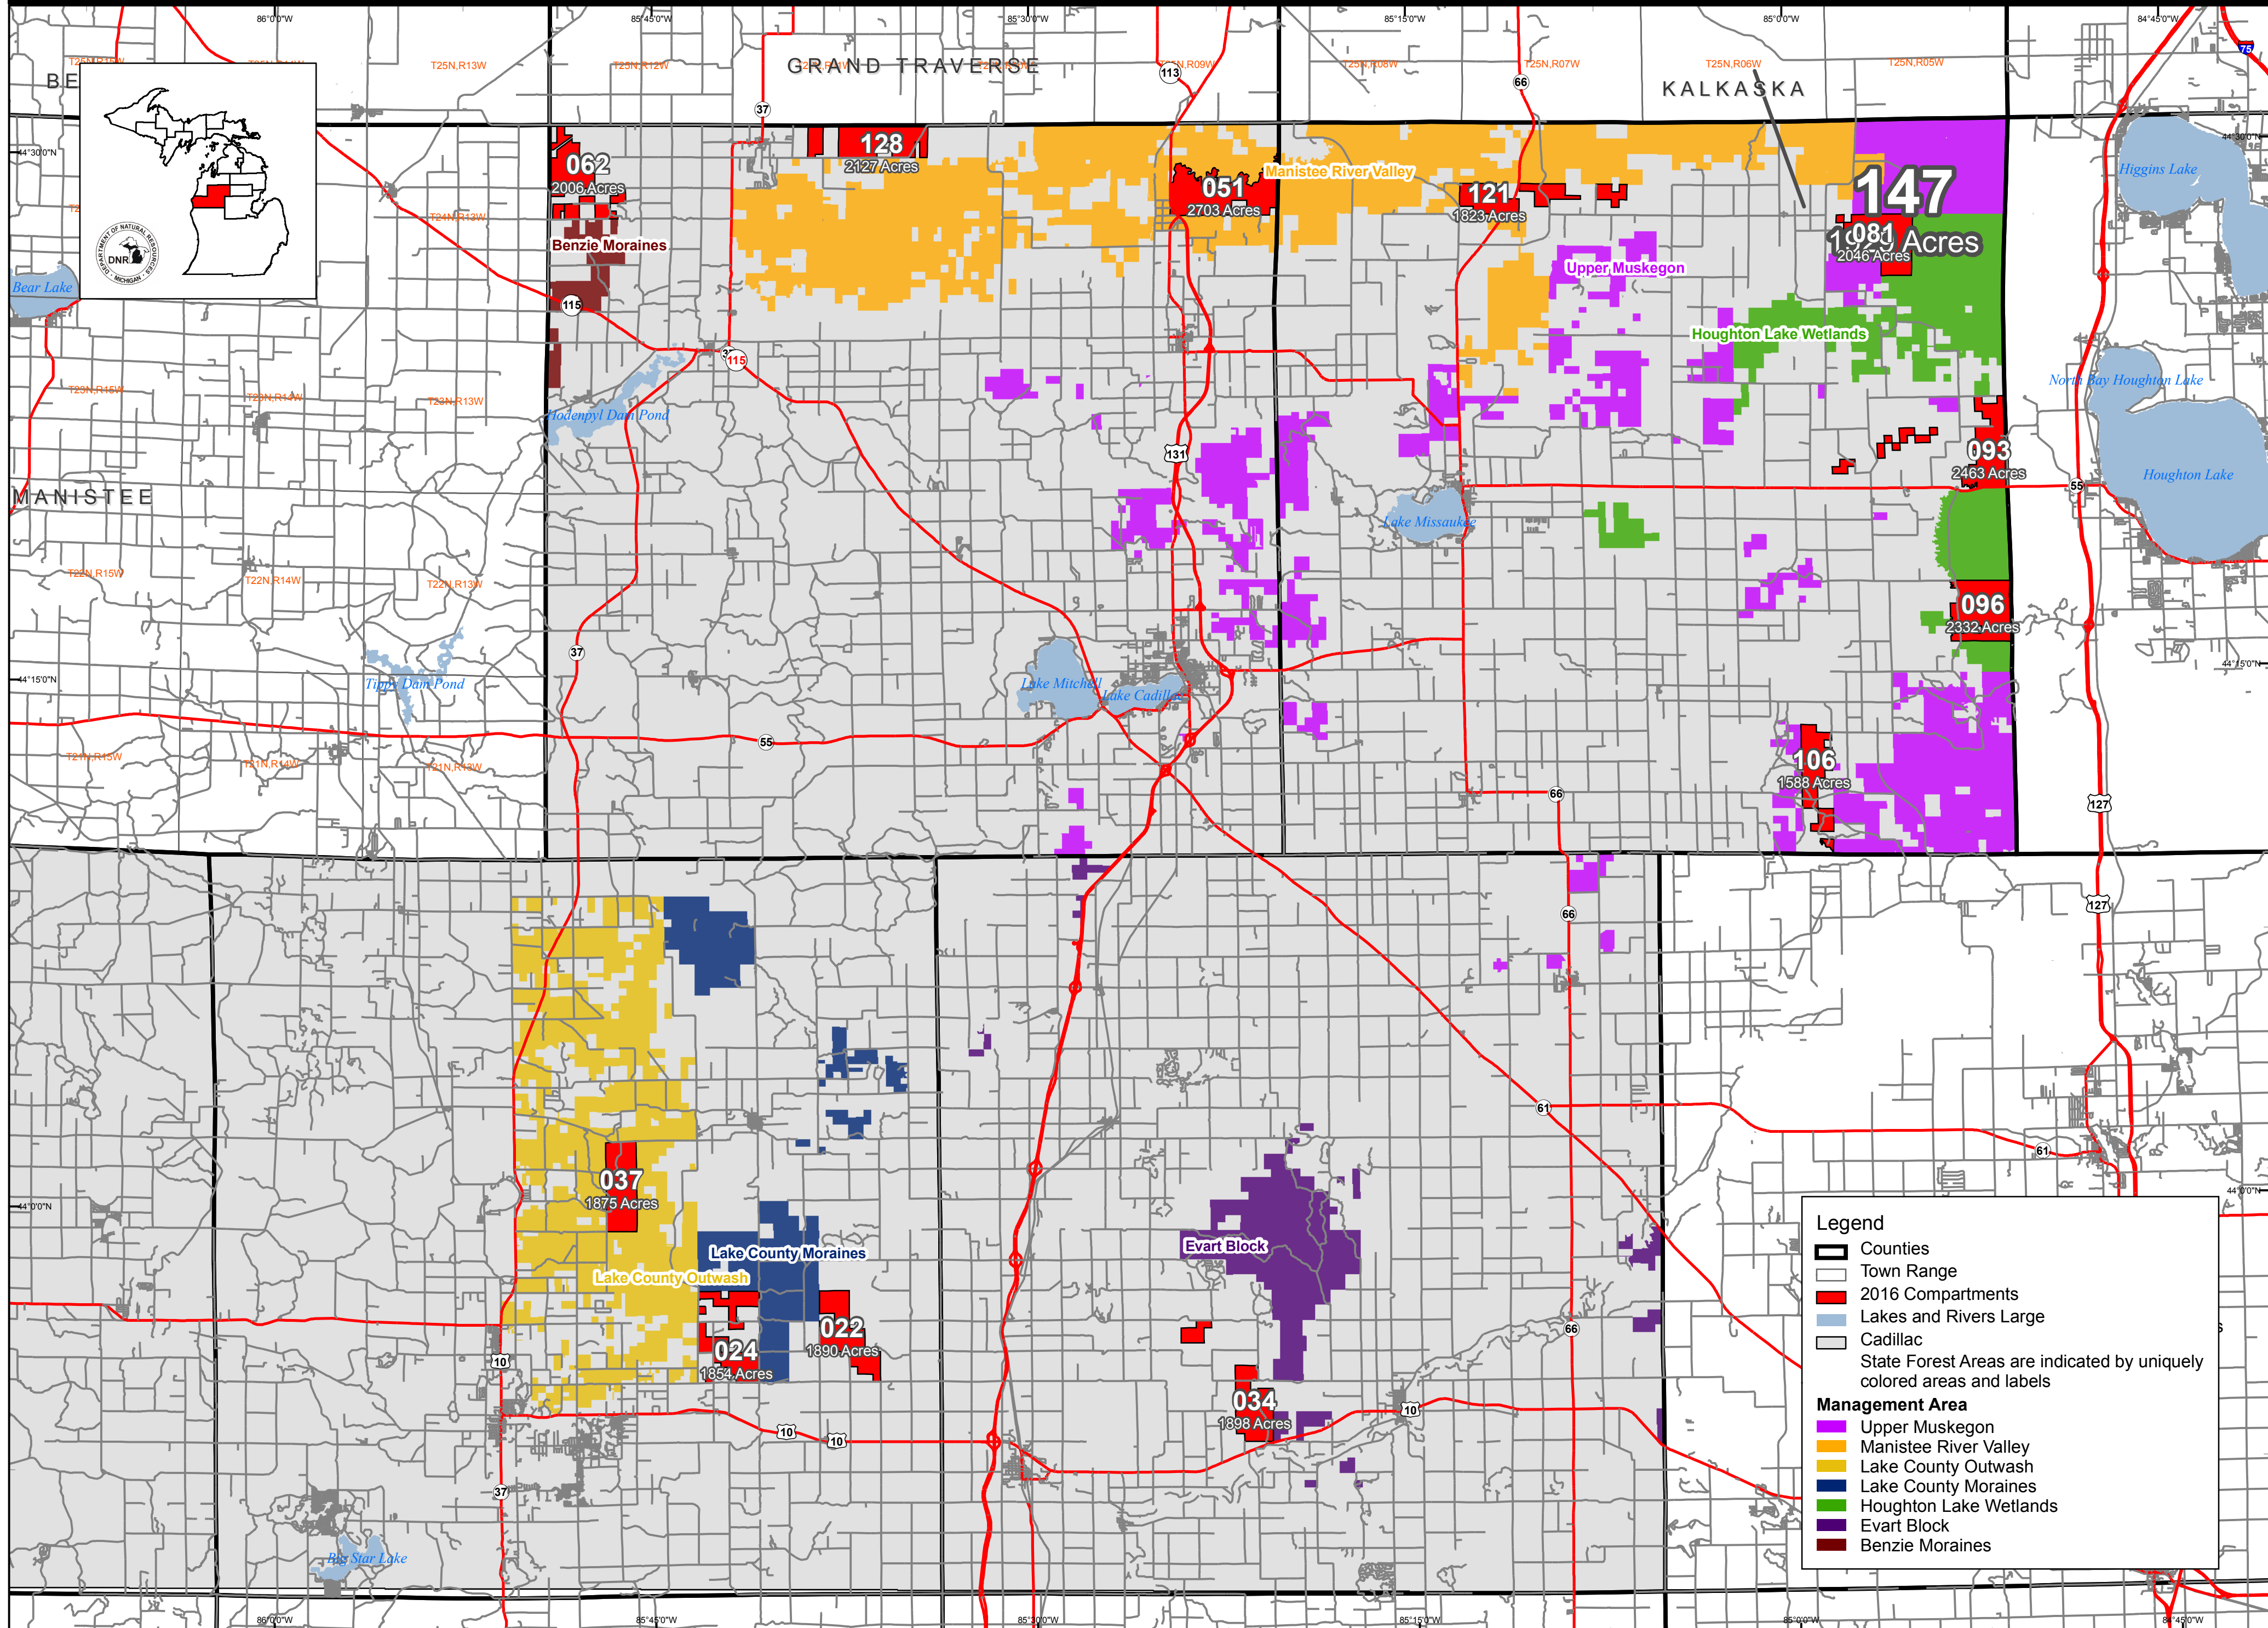

Cadillac Management Unit 2016 YOE Compartments

Legend

- Counties
- Town Range
- 2016 Compartments
- Lakes and Rivers Large
- Cadillac
- State Forest Areas are indicated by uniquely colored areas and labels

Management Area

- Upper Muskegon
- Manistee River Valley
- Lake County Outwash
- Lake County Moraines
- Houghton Lake Wetlands
- Ewart Block
- Benzie Moraines