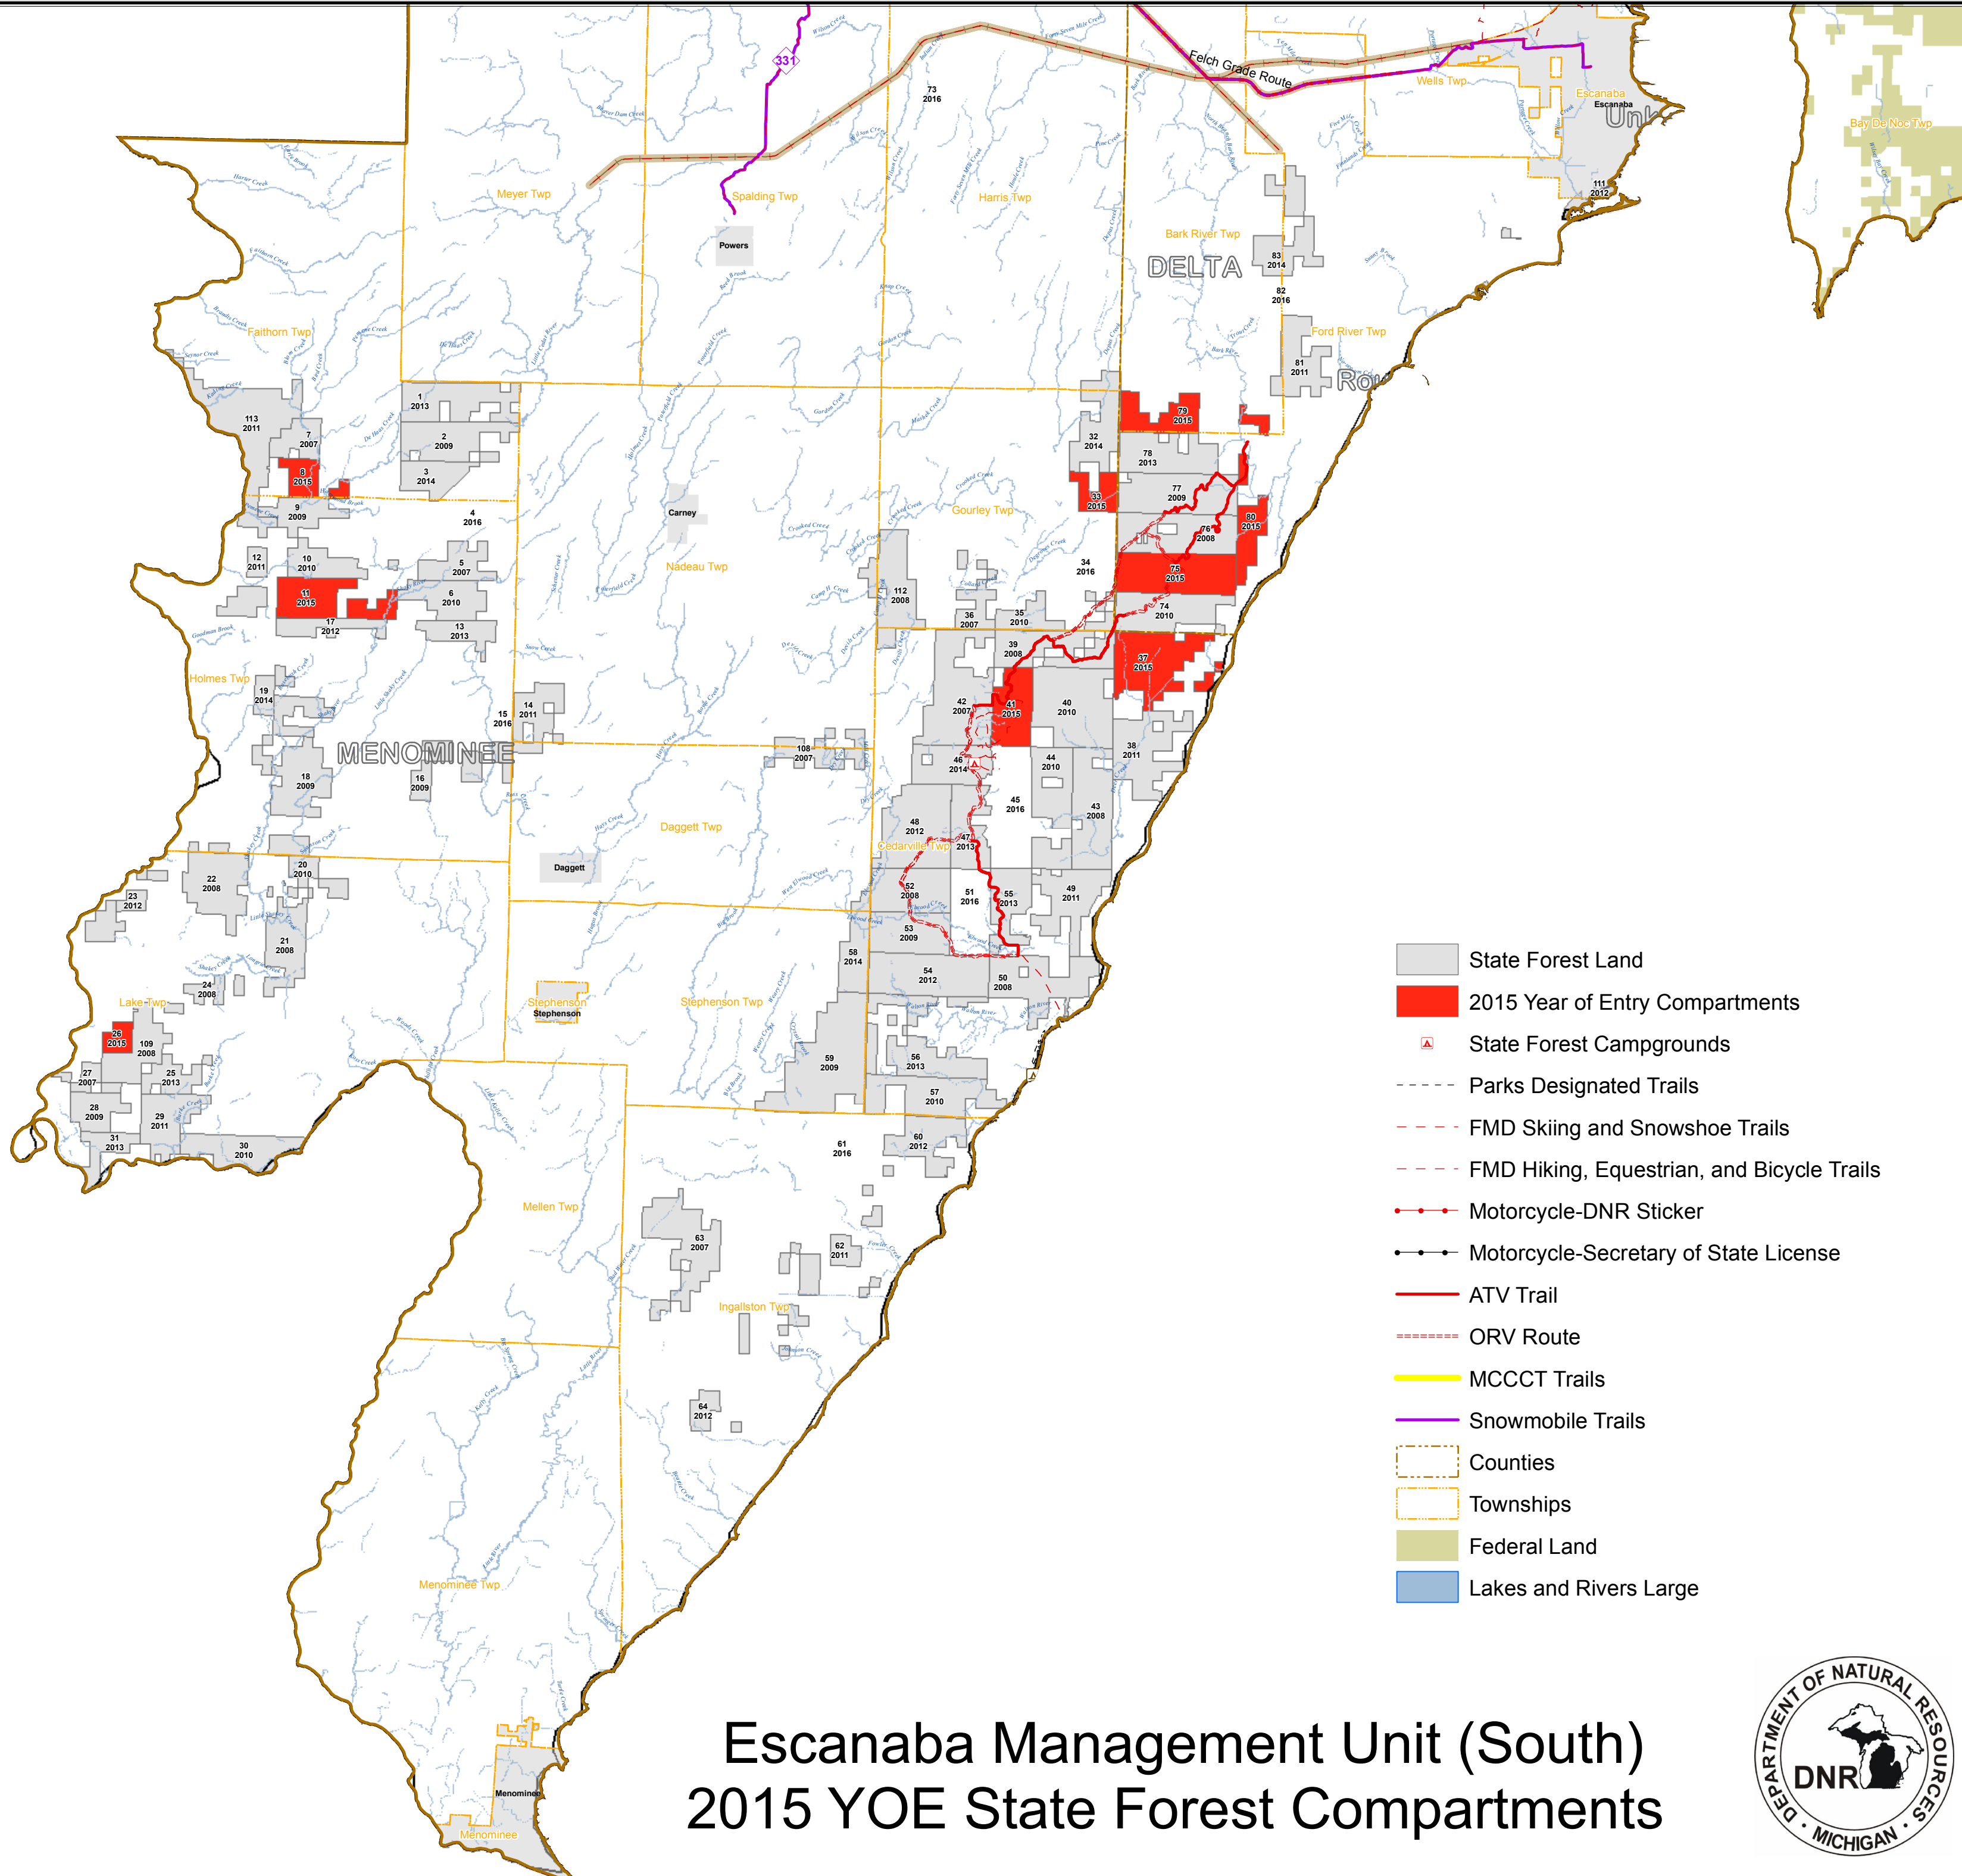

- State Forest Land
- 2015 Year of Entry Compartments
- State Forest Campgrounds
- Parks Designated Trails
- FMD Skiing and Snowshoe Trails
- FMD Hiking, Equestrian, and Bicycle Trails
- Motorcycle-DNR Sticker
- Motorcycle-Secretary of State License
- ATV Trail
- ORV Route
- MCCCT Trails
- Snowmobile Trails
- Counties
- Townships
- Federal Land
- Lakes and Rivers Large

Escanaba Management Unit (North) 2015 YOE State Forest Compartments

- State Forest Land
- 2015 Year of Entry Compartments
- State Forest Campgrounds
- Parks Designated Trails
- FMD Skiing and Snowshoe Trails
- FMD Hiking, Equestrian, and Bicycle Trails
- Motorcycle-DNR Sticker
- Motorcycle-Secretary of State License
- ATV Trail
- ORV Route
- MCCCT Trails
- Snowmobile Trails
- Counties
- Townships
- Federal Land
- Lakes and Rivers Large

Escanaba Management Unit (South) 2015 YOE State Forest Compartments