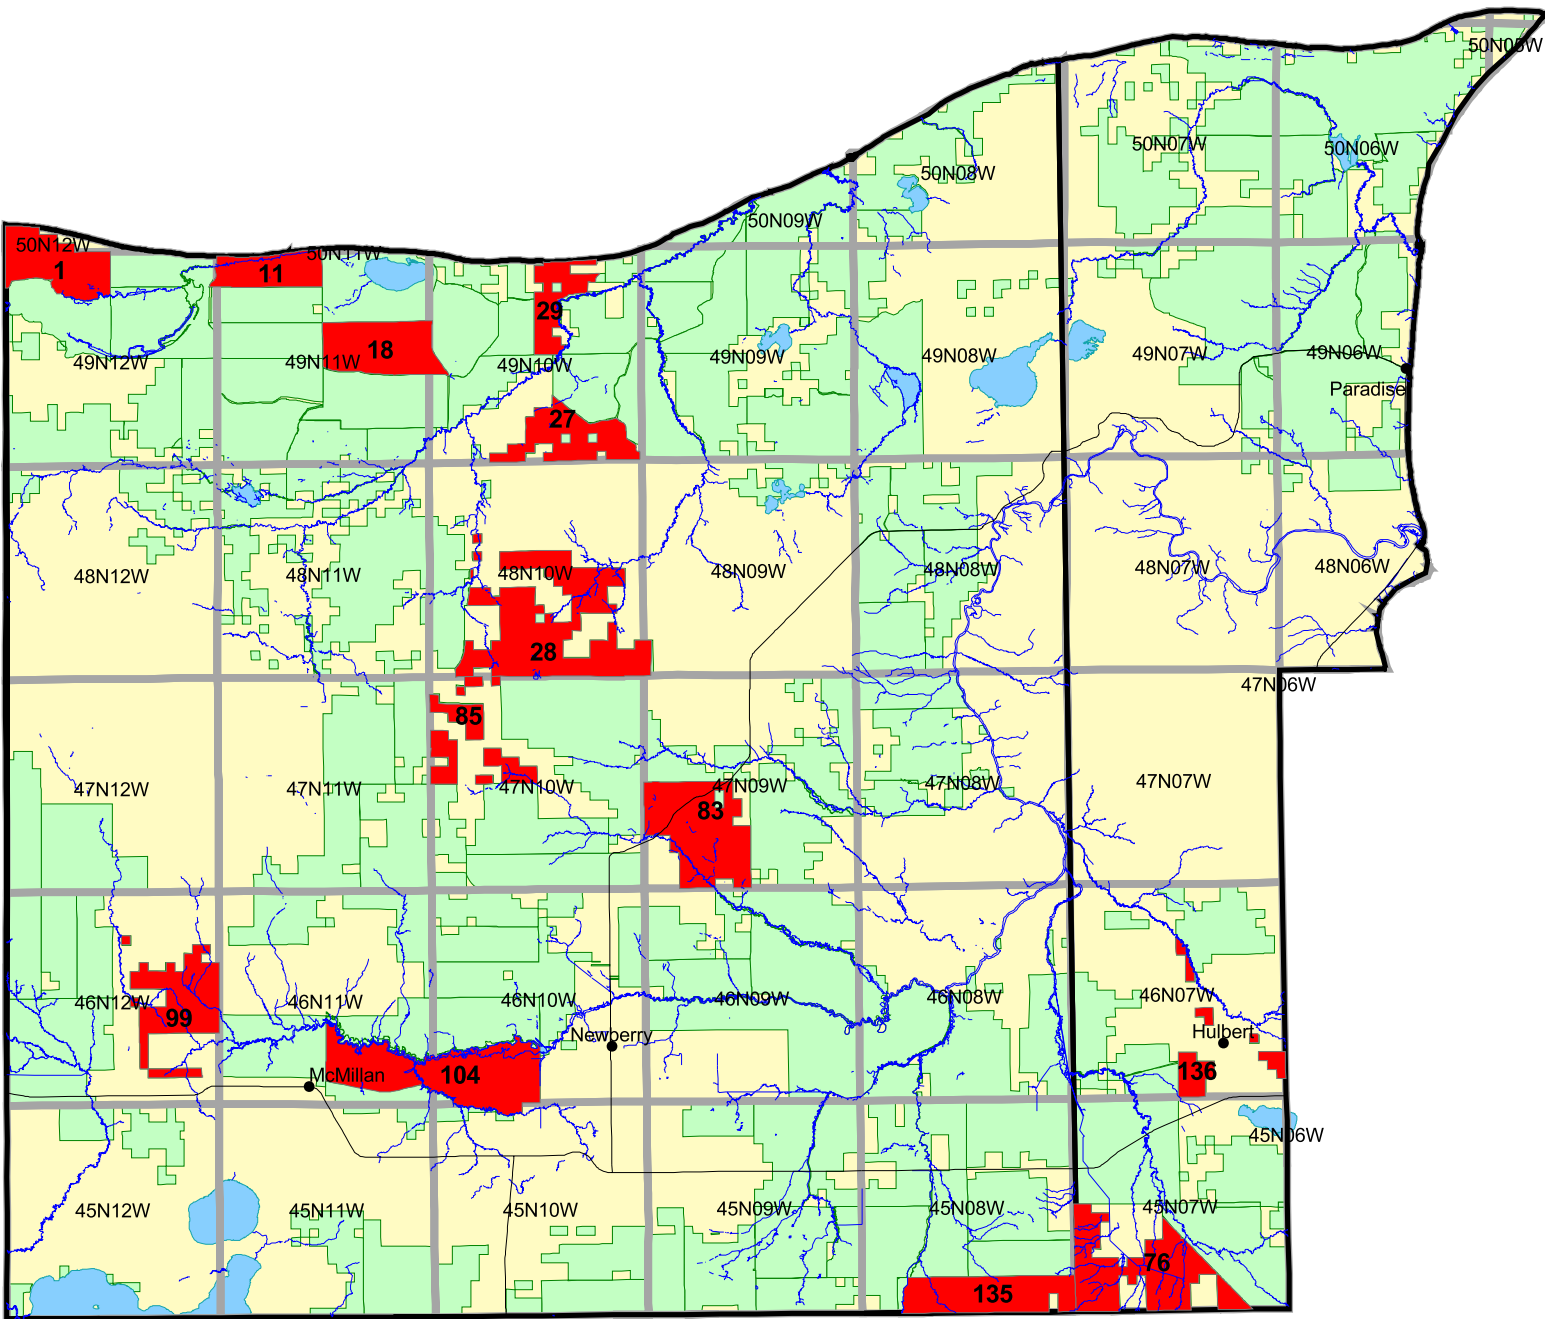

Newberry MU

LEGEND

- CITIES
- ROADS
- STREAMS & RIVERS
- LAKES
- COUNTIES
- TOWNSHIP & RANGE
- NEWBERRY MU
- NEWBERRY 2005 COMPARTMENTS
- NEWBERRY ALL COMPARTMENTS

0 10 Miles