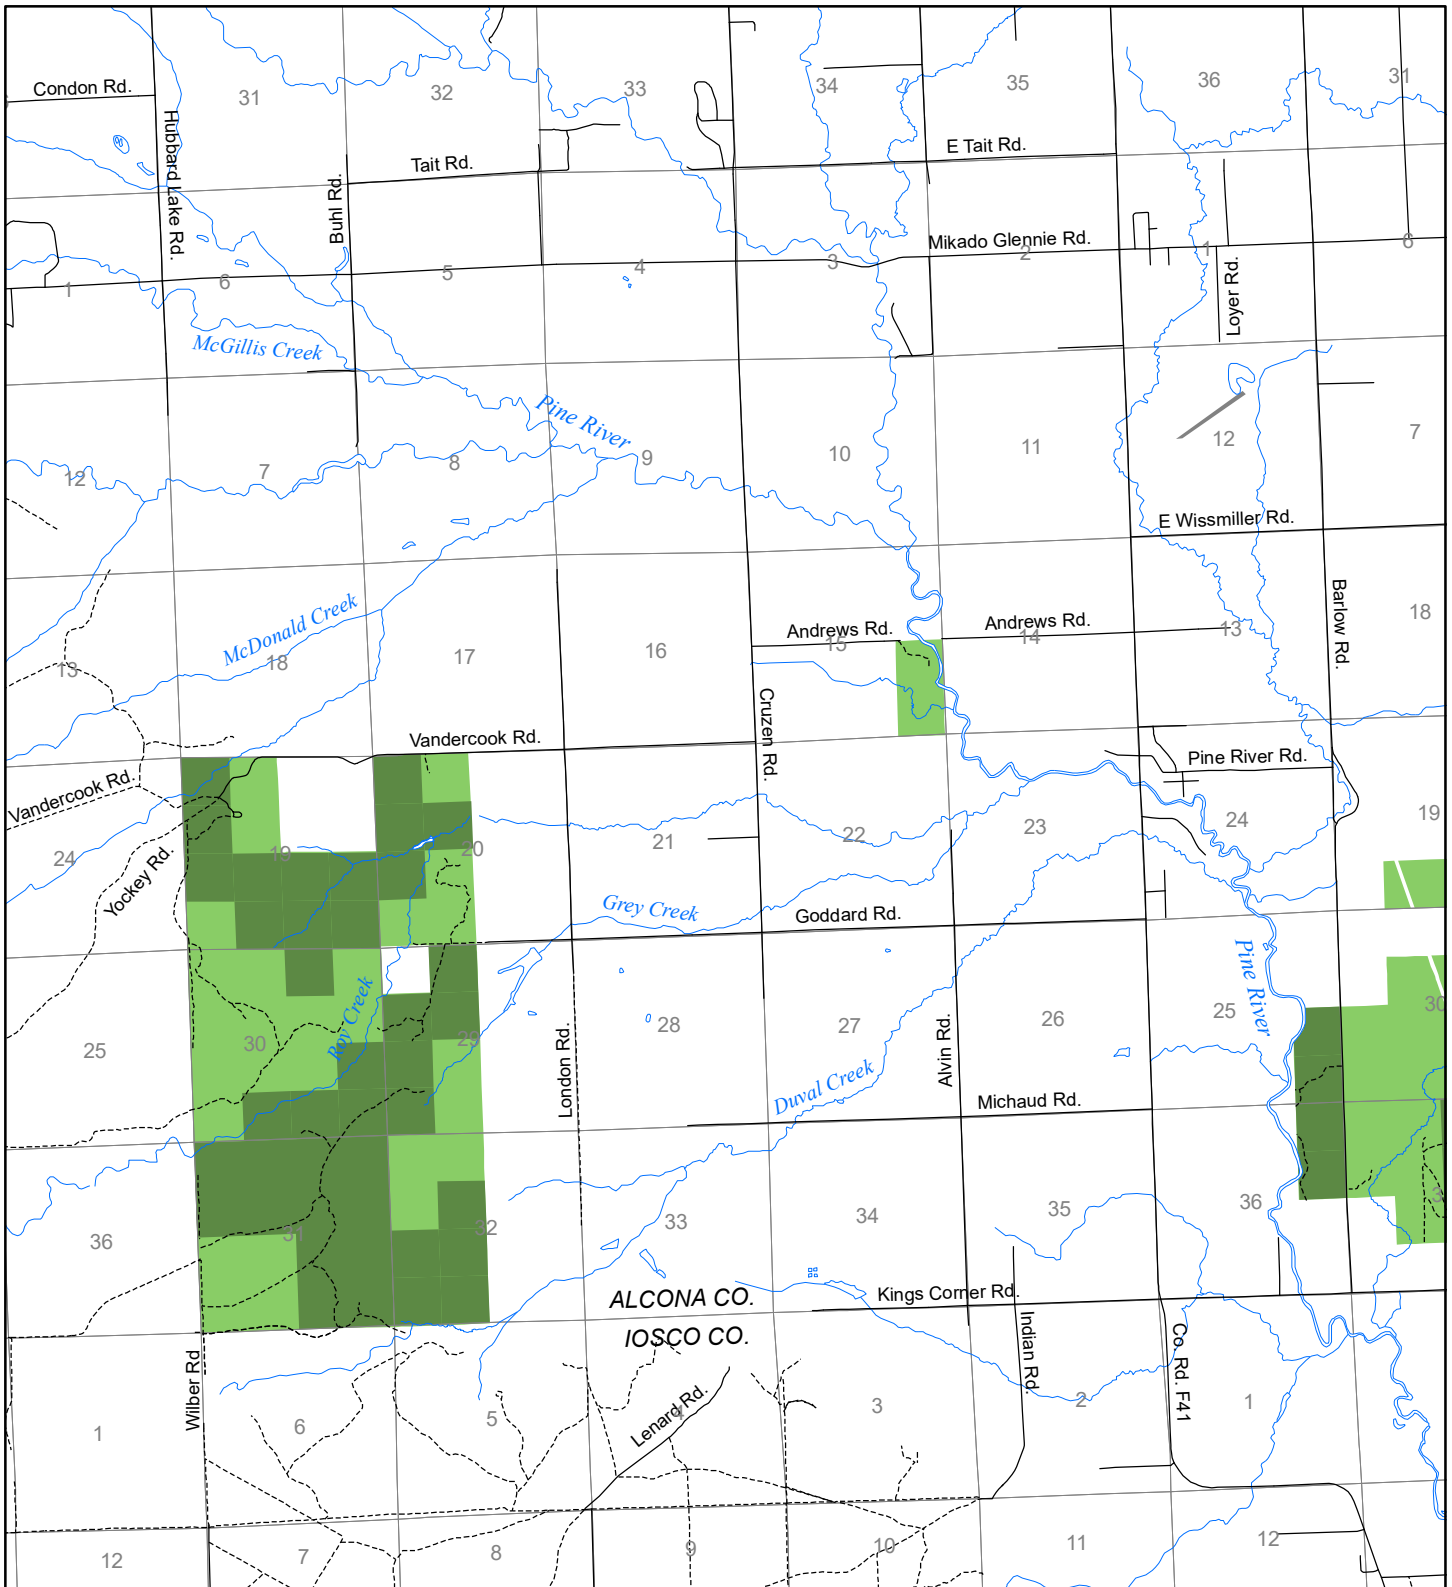

Fuelwood Collection
Alcona County
T25N, R08E

- State land open to fuelwood collection
- State land closed to fuelwood collection

Effective: April 1, 2017