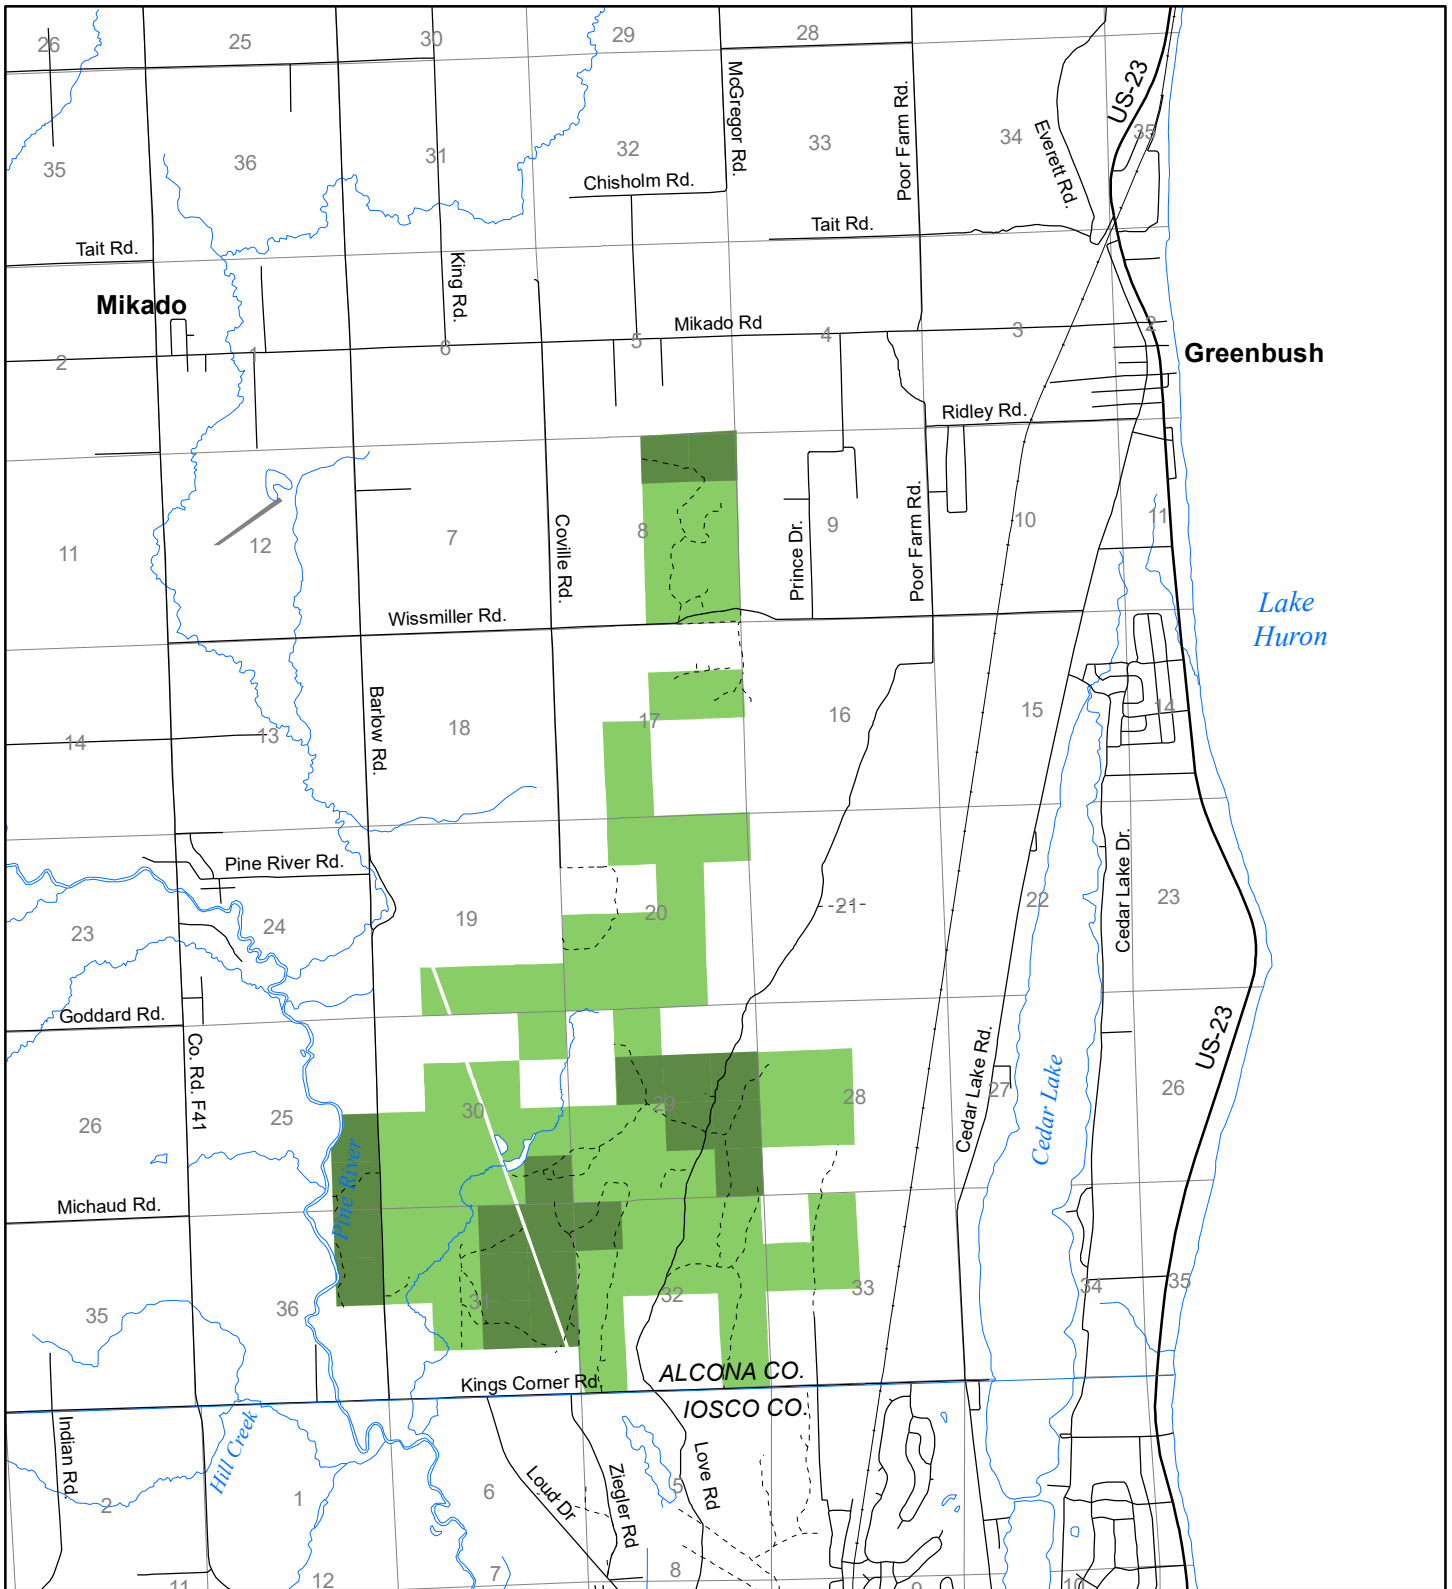

Fuelwood Collection  
Alcona County  
T25N, R09E

- State land open to fuelwood collection
- State land closed to fuelwood collection

Effective: April 1, 2017