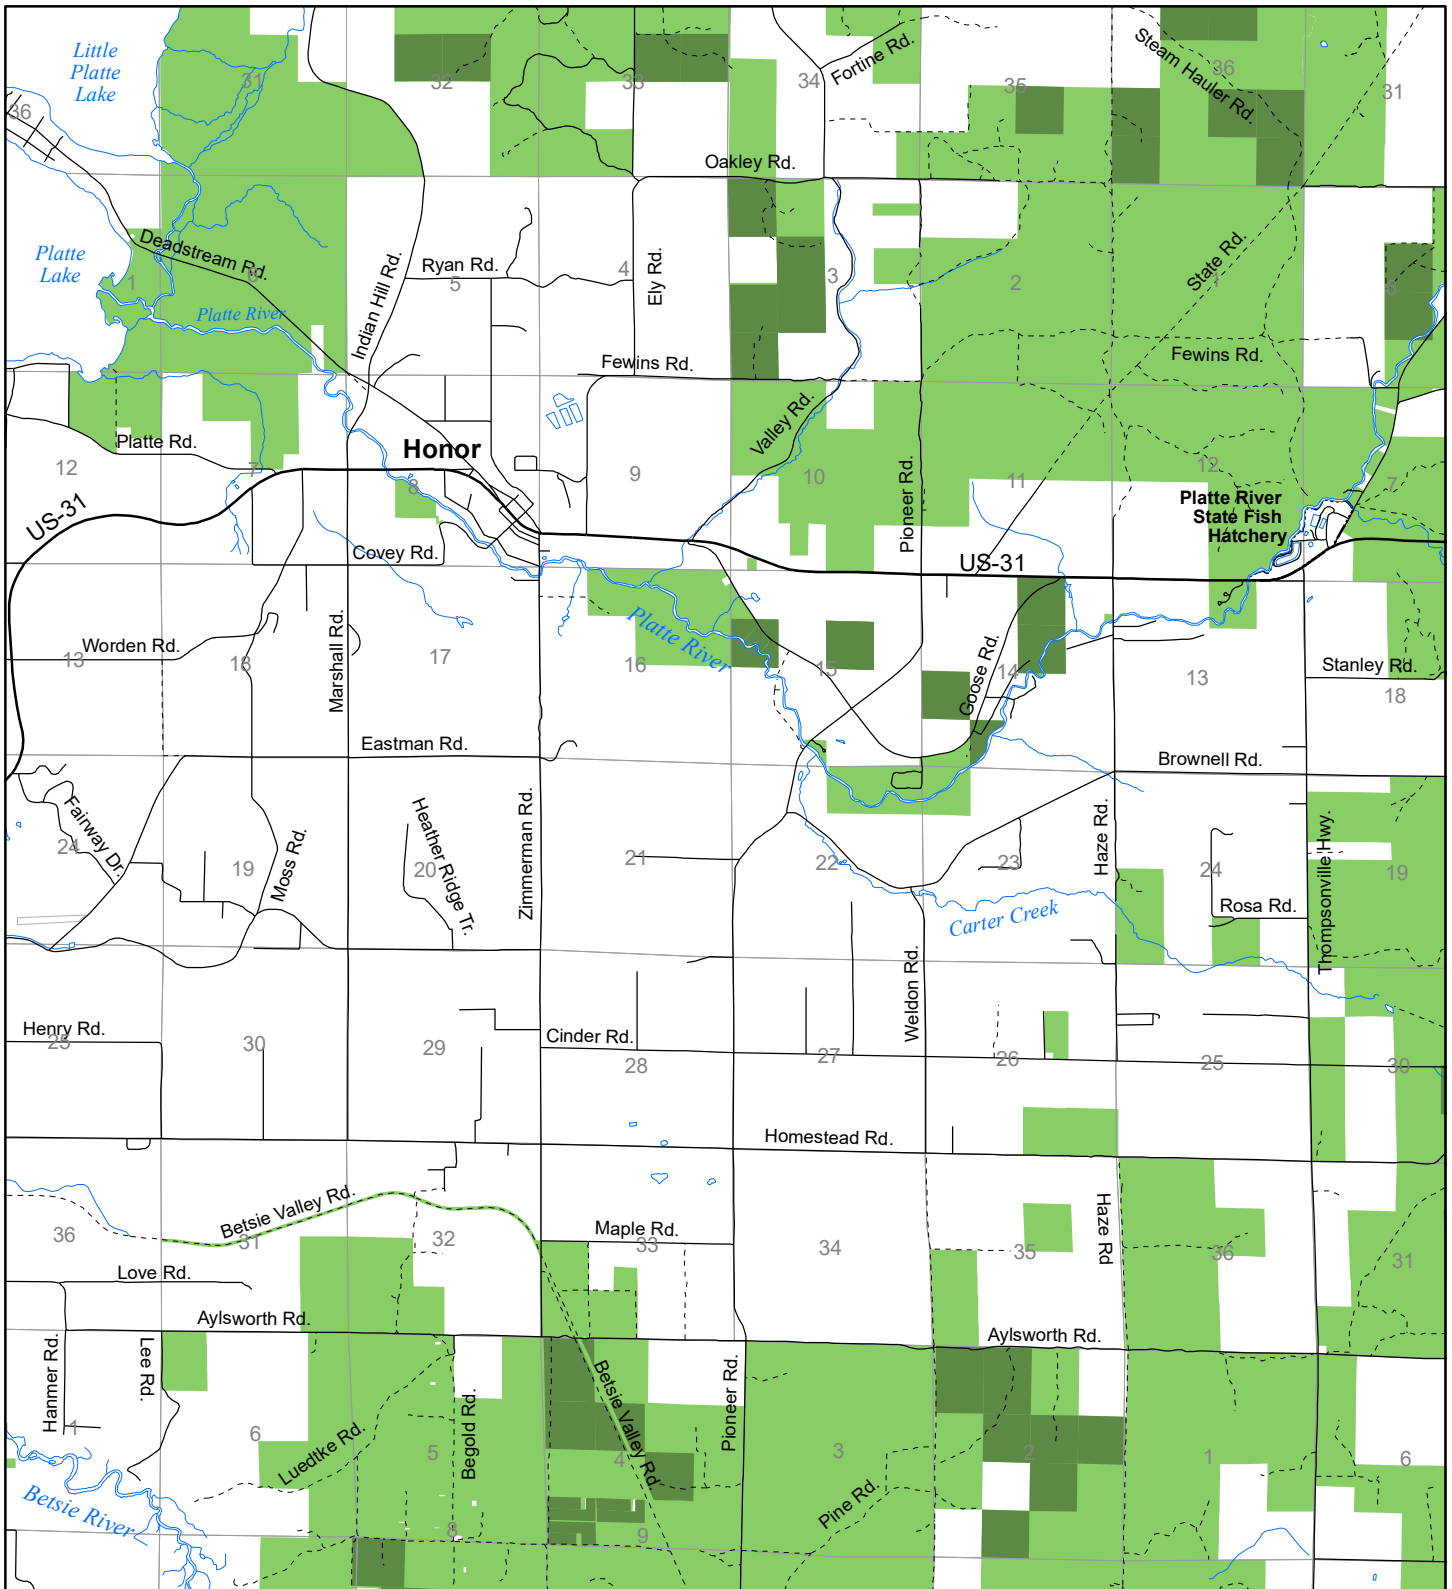

Fuelwood Collection Benzie County T26N, R14W

- State land open to fuelwood collection
- State land closed to fuelwood collection

Effective: April 1, 2017

0 1

MILE

03/15/2017