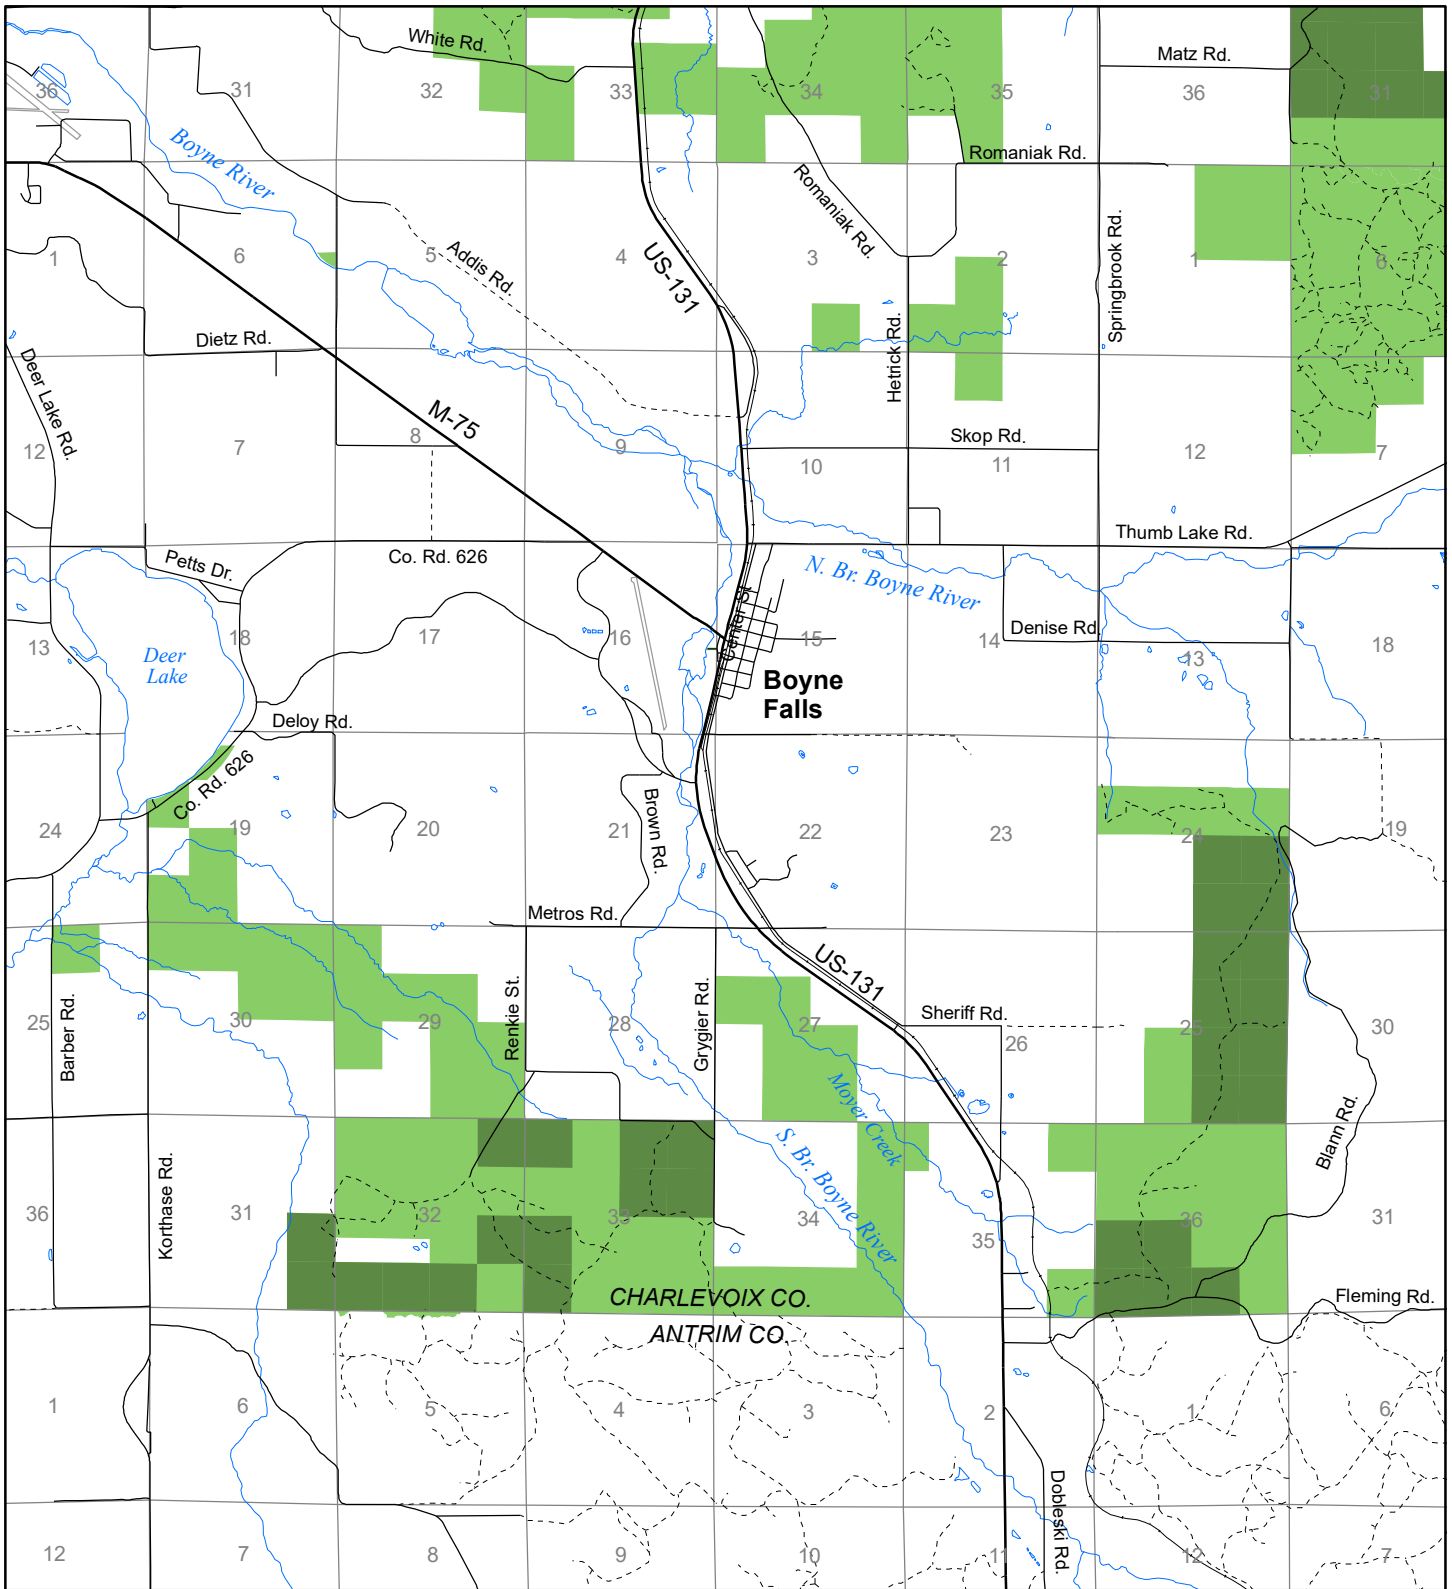

Fuelwood Collection  
 Charlevoix County  
**T32N, R05W**

- State land open to fuelwood collection
- State land closed to fuelwood collection

Effective: April 1, 2017

0 N 1  
 MILE  
 03/09/2017