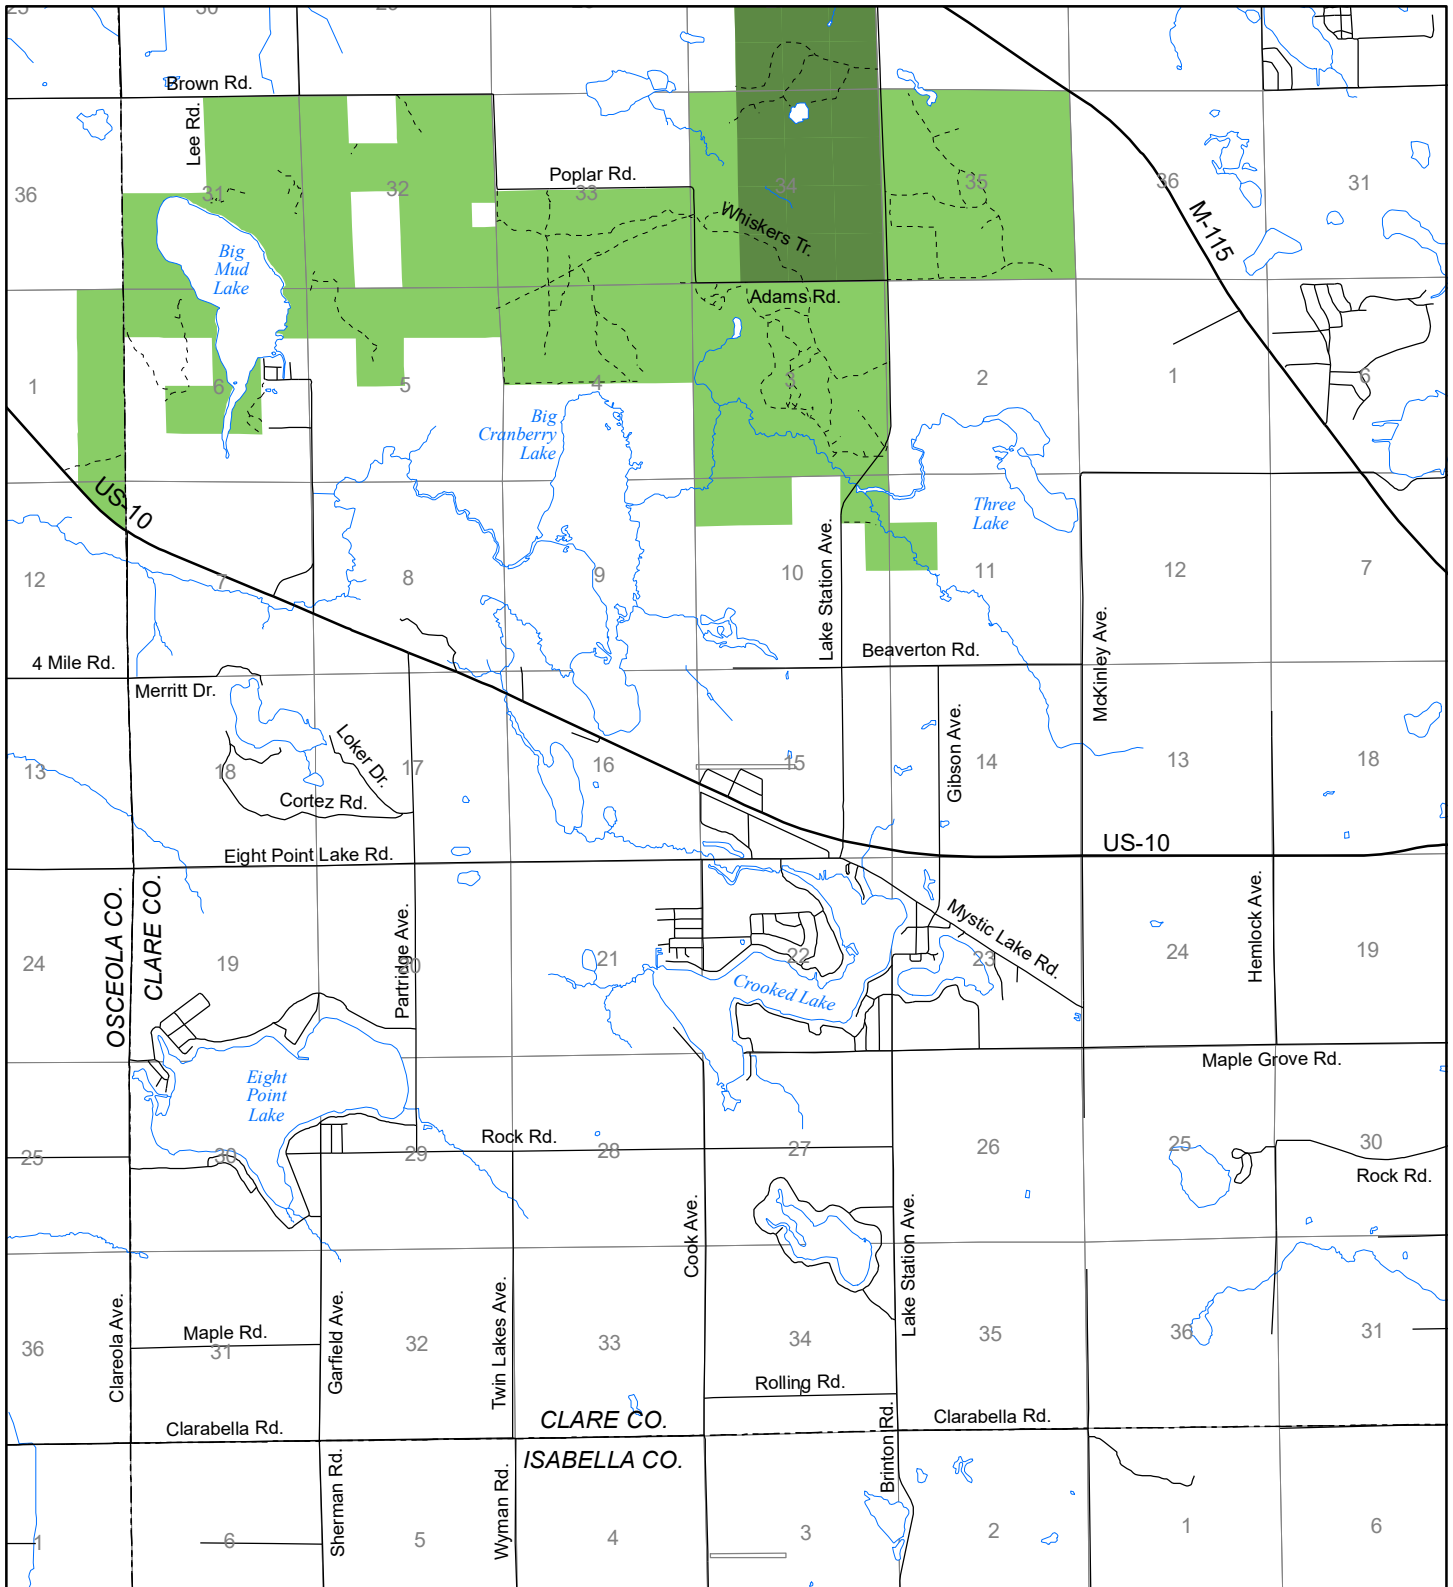

# Fuelwood Collection Clare County T17N, R06W

- State land open to fuelwood collection
- State land closed to fuelwood collection

Effective: April 1, 2017