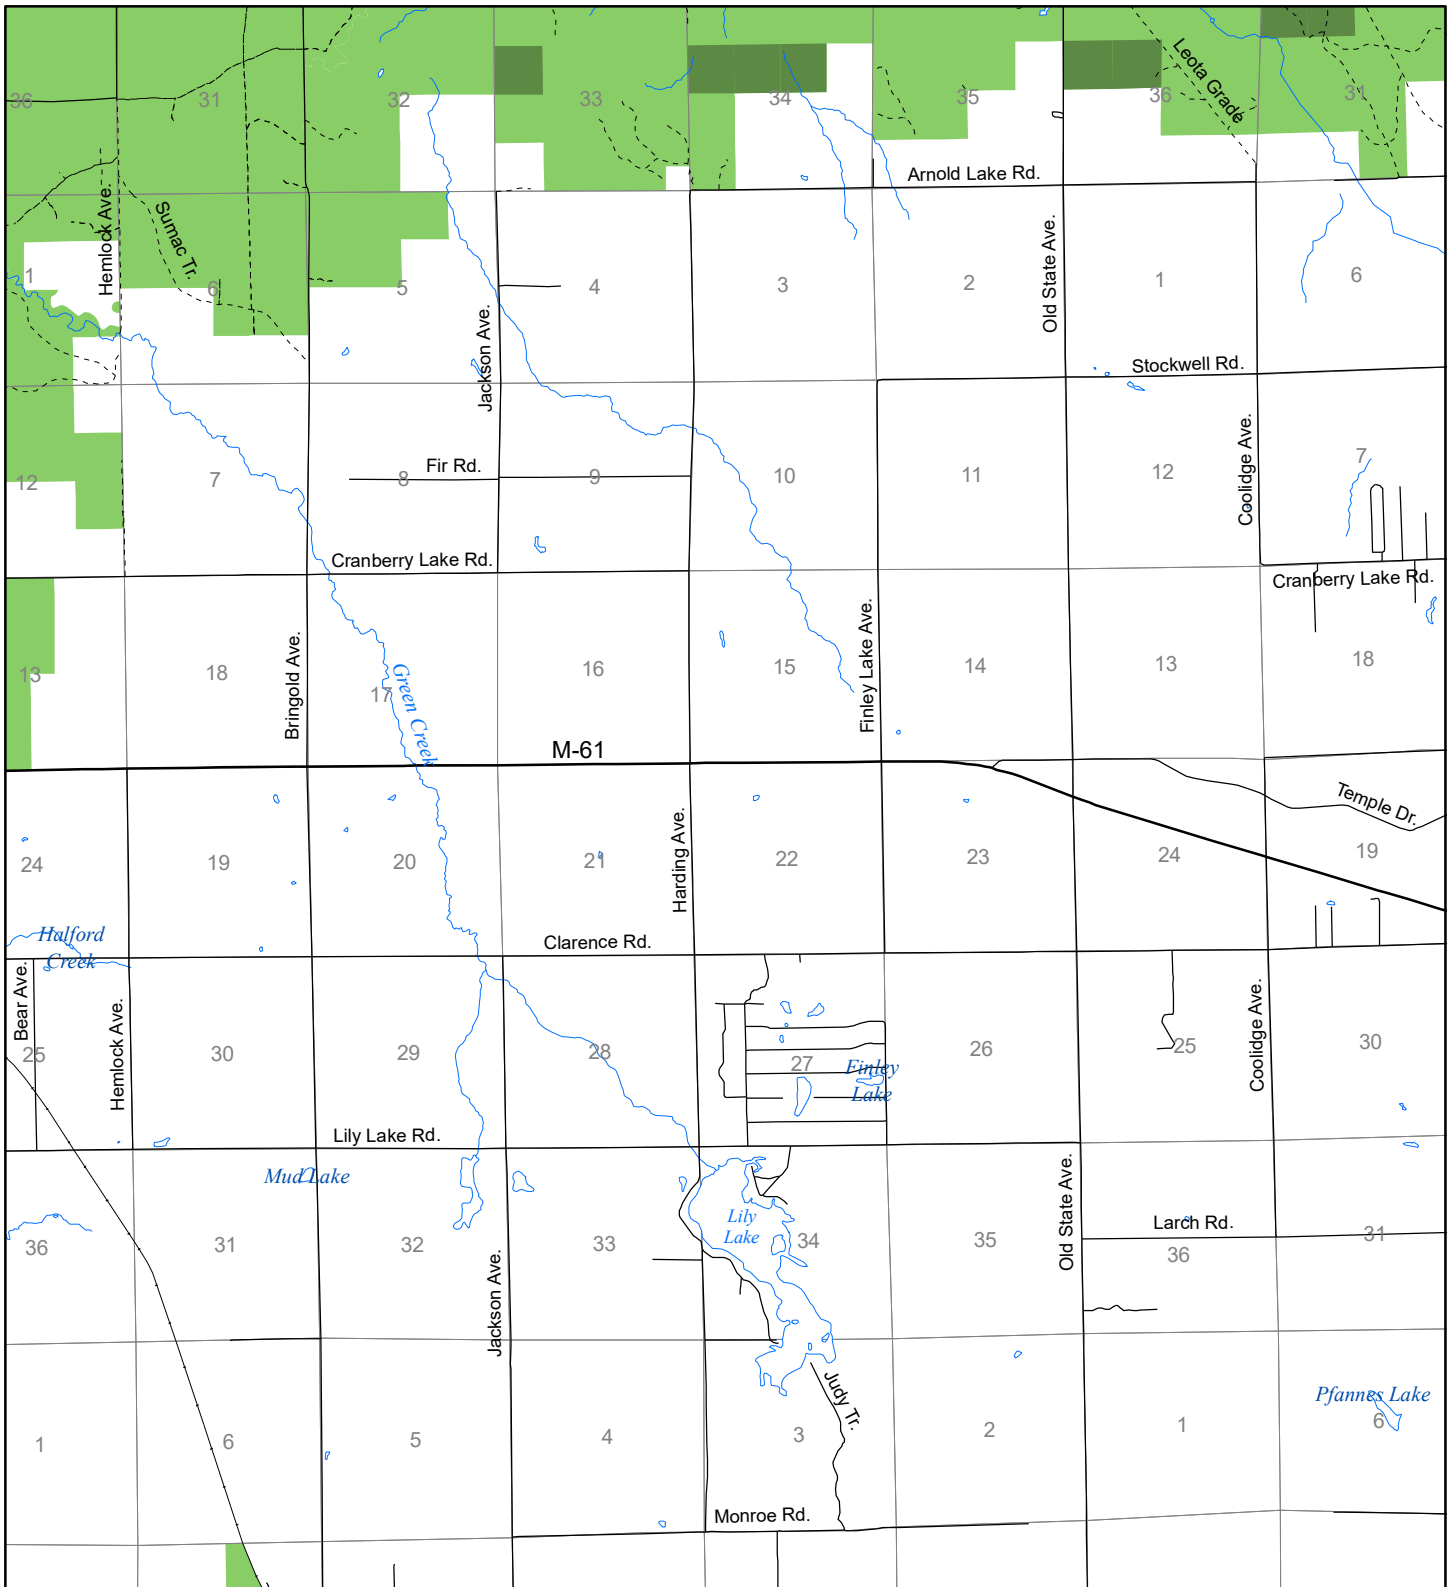

Fuelwood Collection
 Clare County
T19N, R05W

- State land open to fuelwood collection
- State land closed to fuelwood collection

Effective: April 1, 2017

0 1
 MILE
 03/16/2017