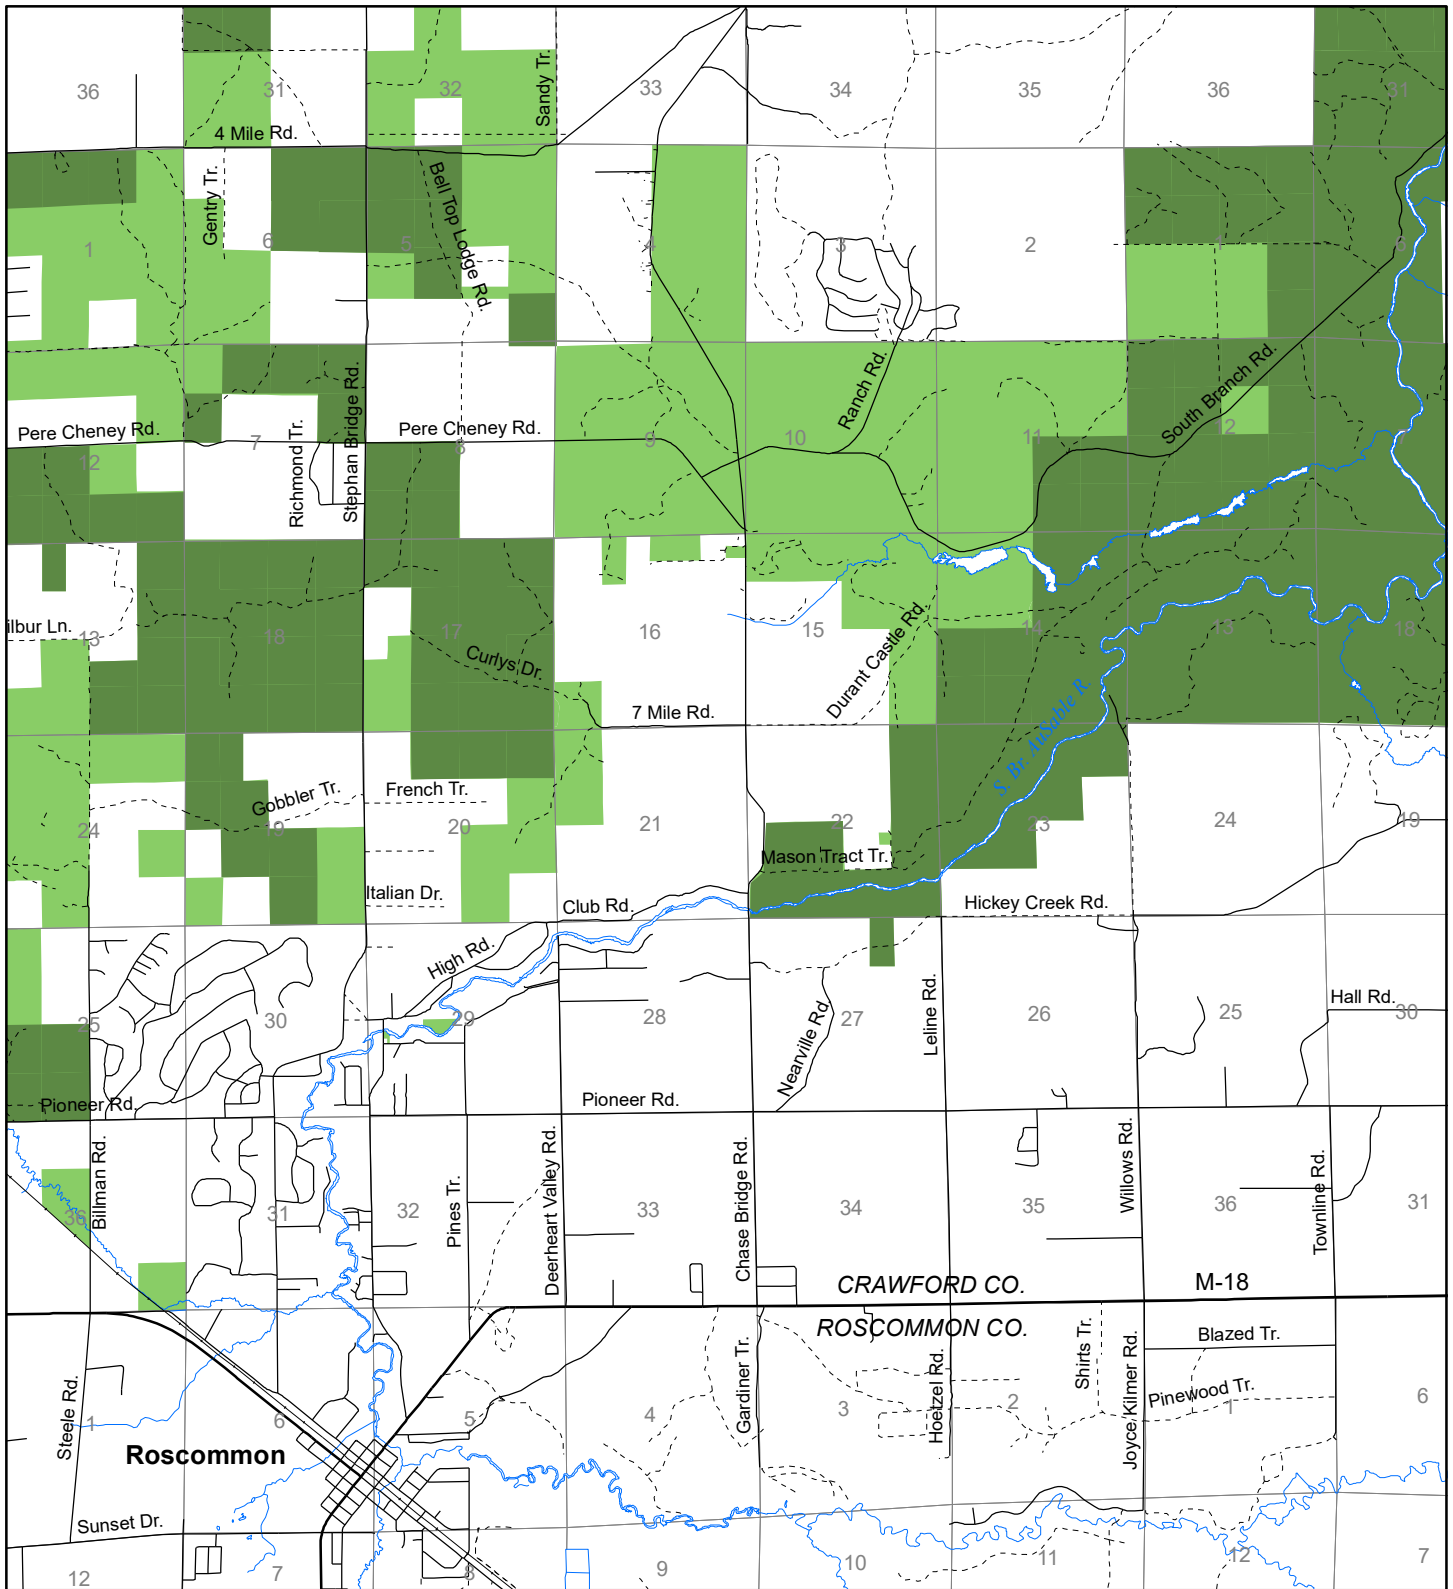

Fuelwood Collection Crawford County T25N, R02W

- State land open to fuelwood collection
- State land closed to fuelwood collection

Effective: April 1, 2017