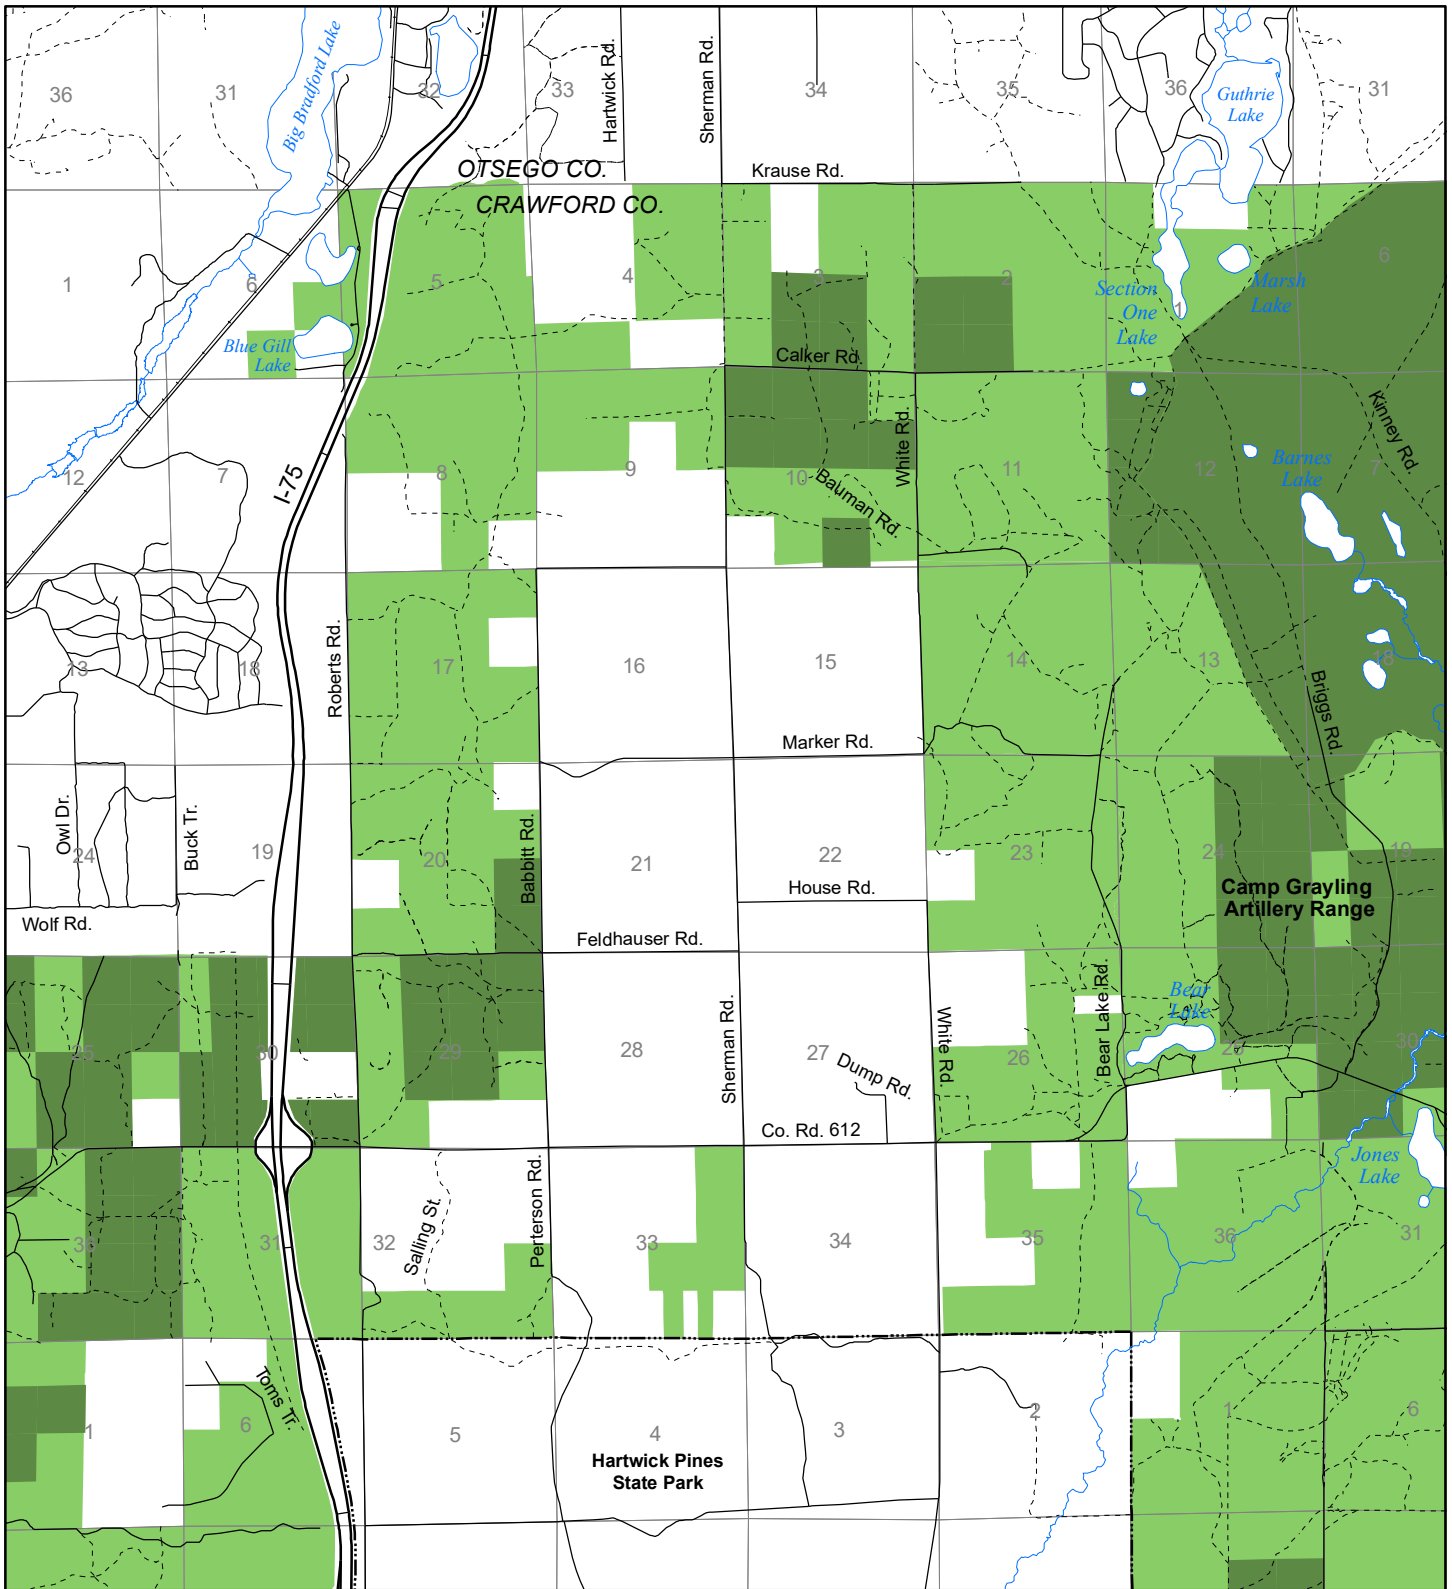

Fuelwood Collection Crawford County T28N, R03W

- State land open to fuelwood collection
- State land closed to fuelwood collection

Effective: April 1, 2017

Some additional areas on this map may be closed to fuelwood collection from May-September for military training purposes and should be avoided