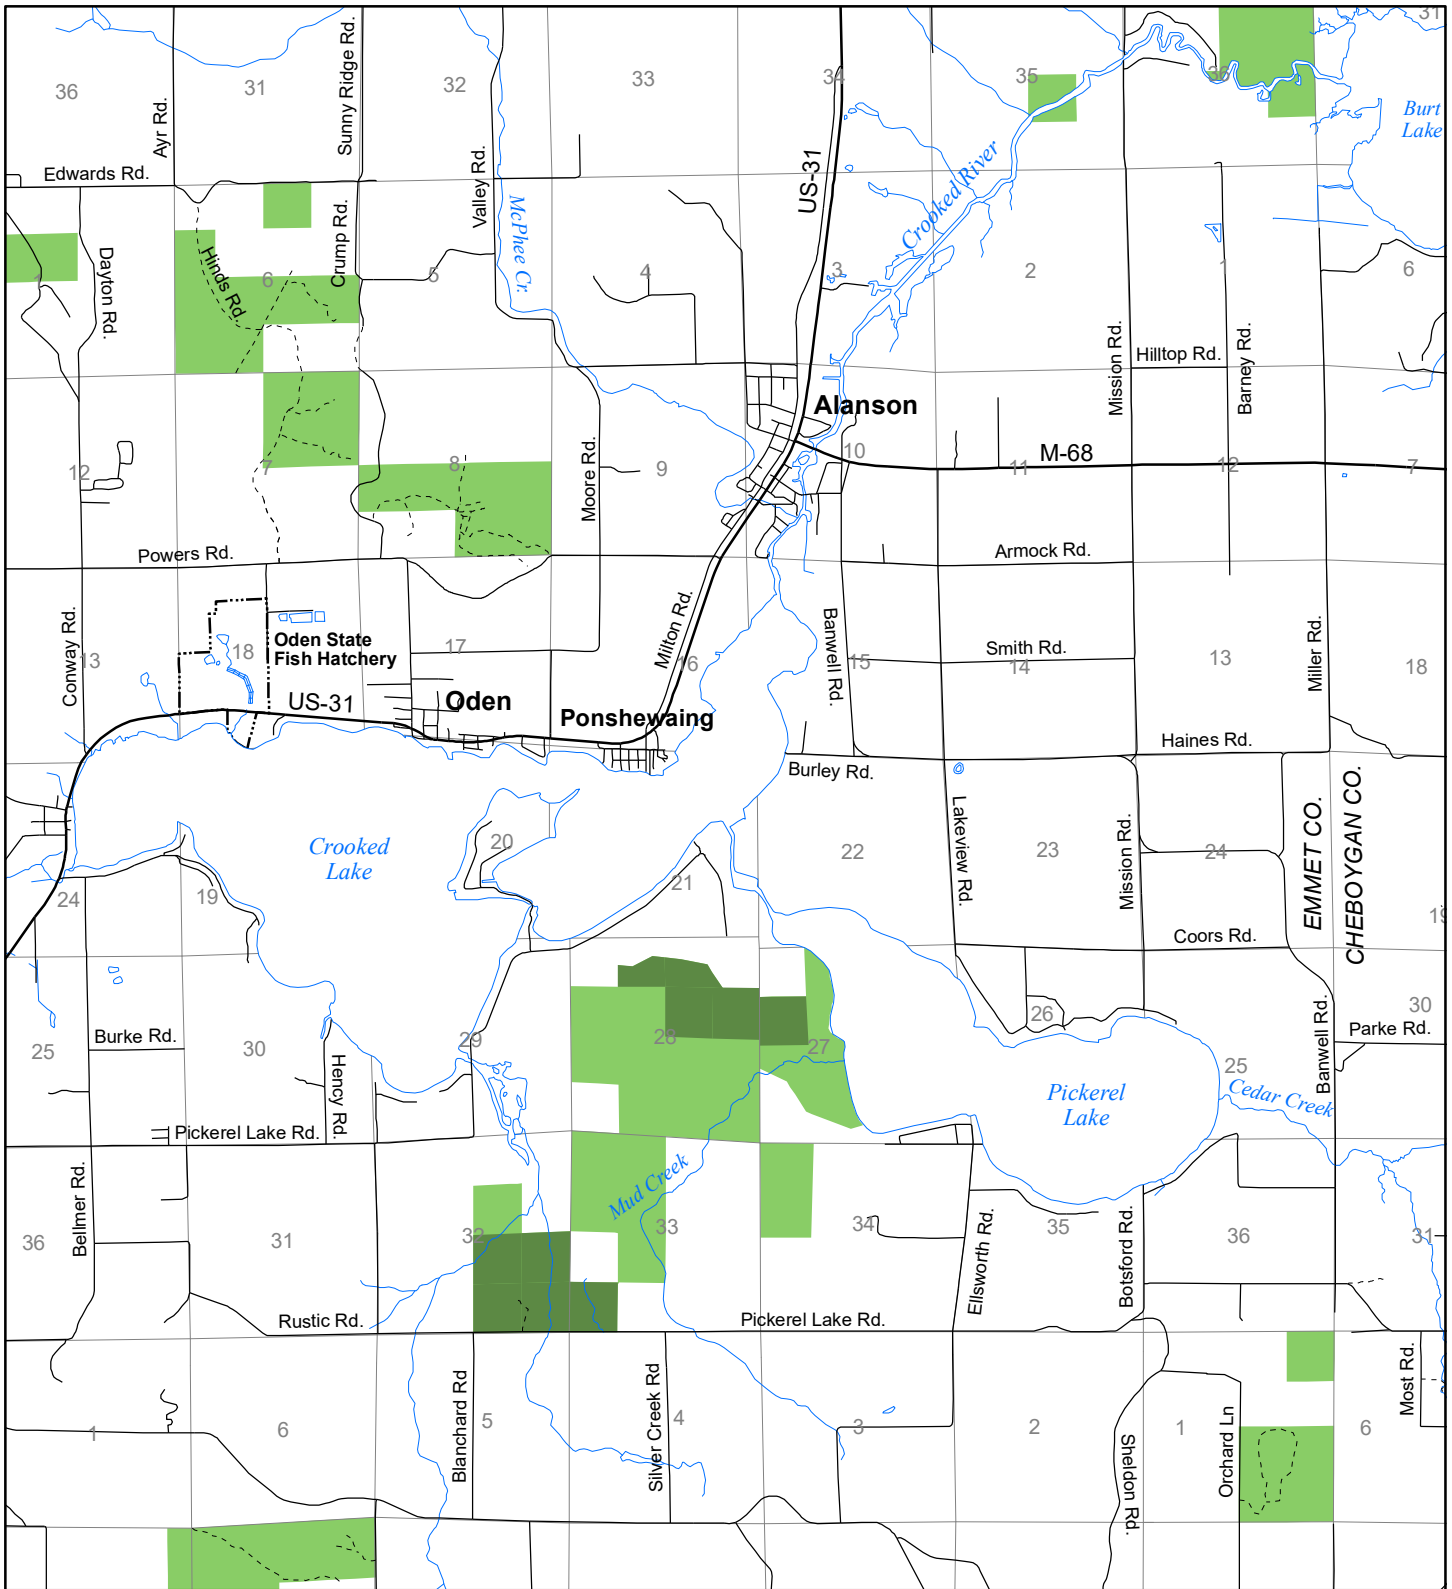

Fuelwood Collection Emmet County T35N, R04W

- State land open to fuelwood collection
- State land closed to fuelwood collection

Effective: April 1, 2017

0

1

MILE

03/07/2017

N

DNR

MICHIGAN