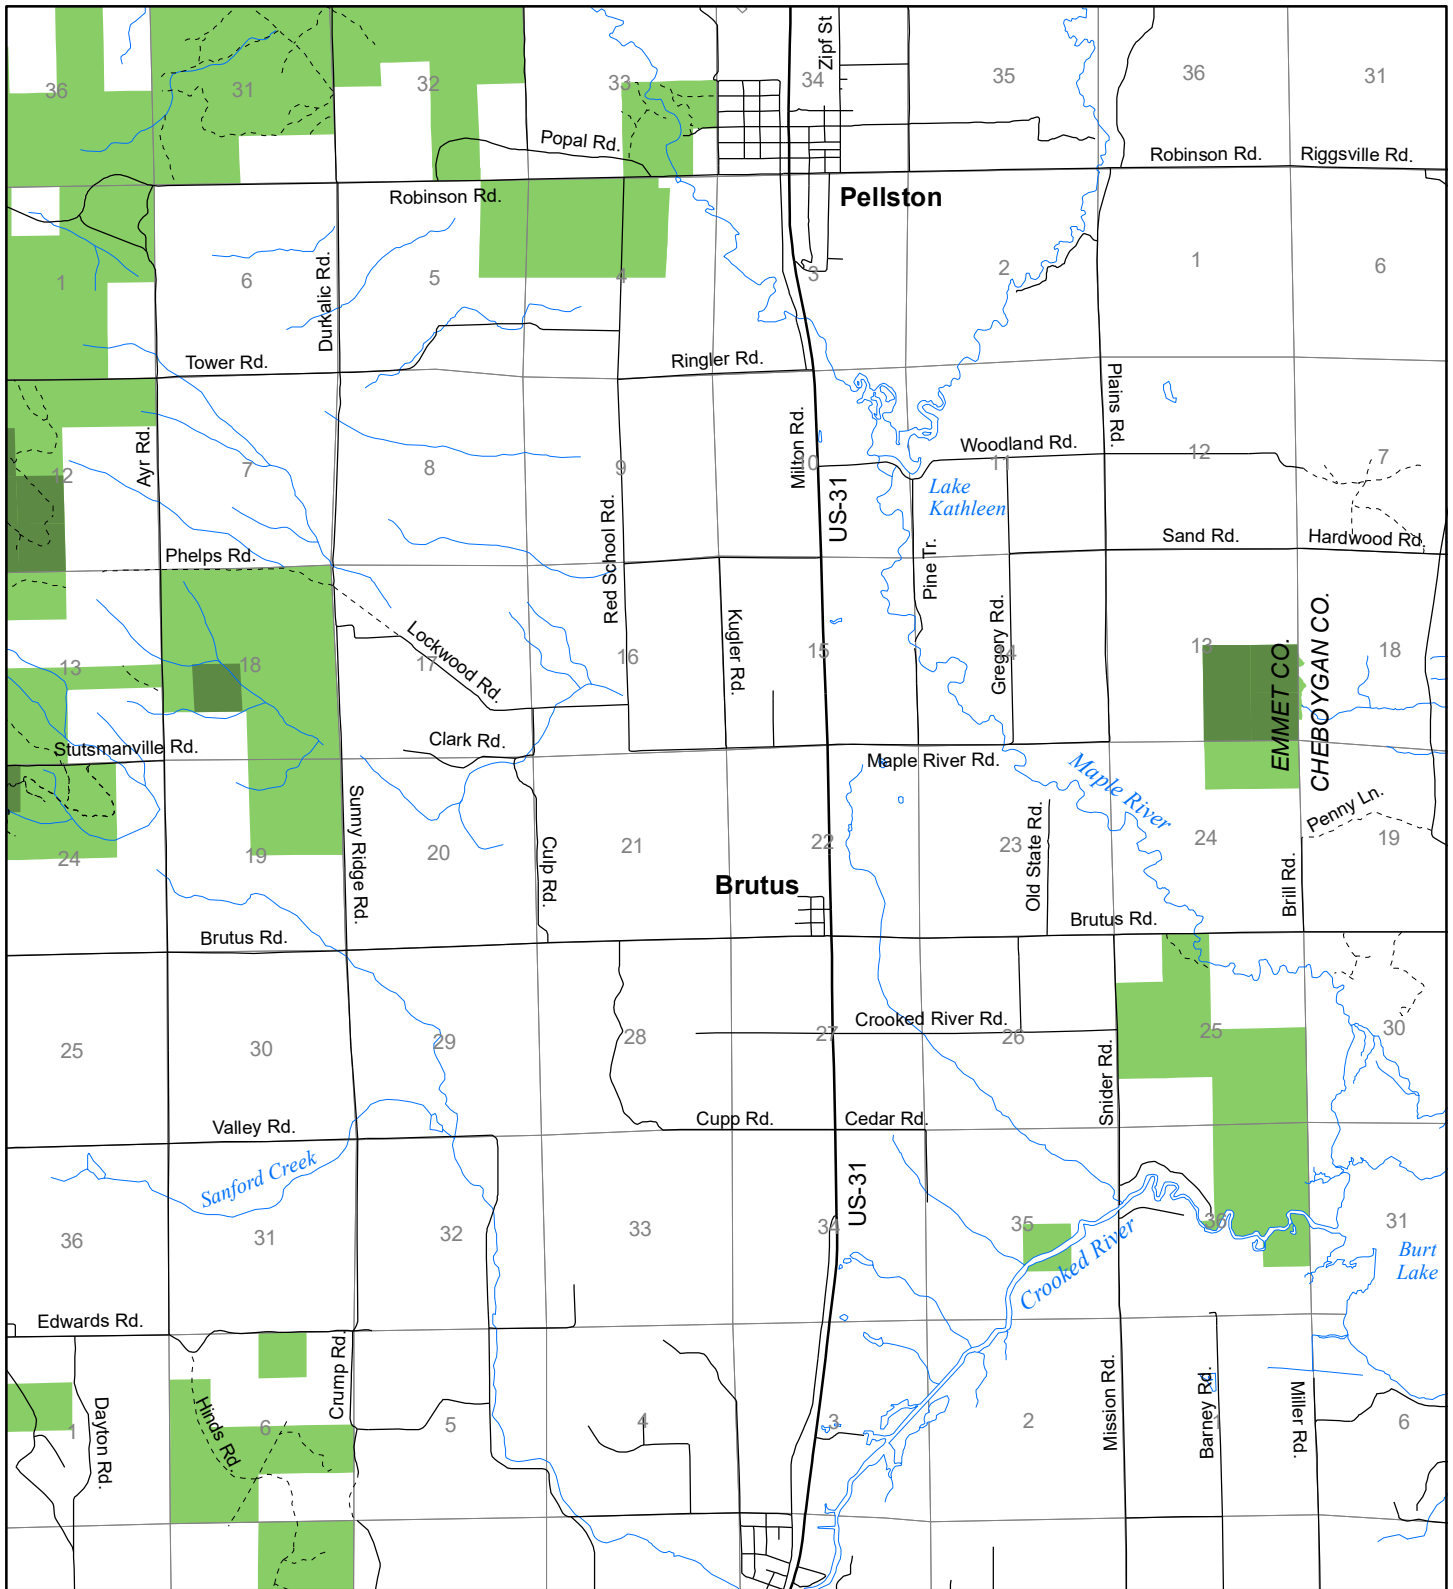

Fuelwood Collection Emmet County T36N, R04W

- State land open to fuelwood collection
- State land closed to fuelwood collection

Effective: April 1, 2017

0

1

MILE

03/07/2017