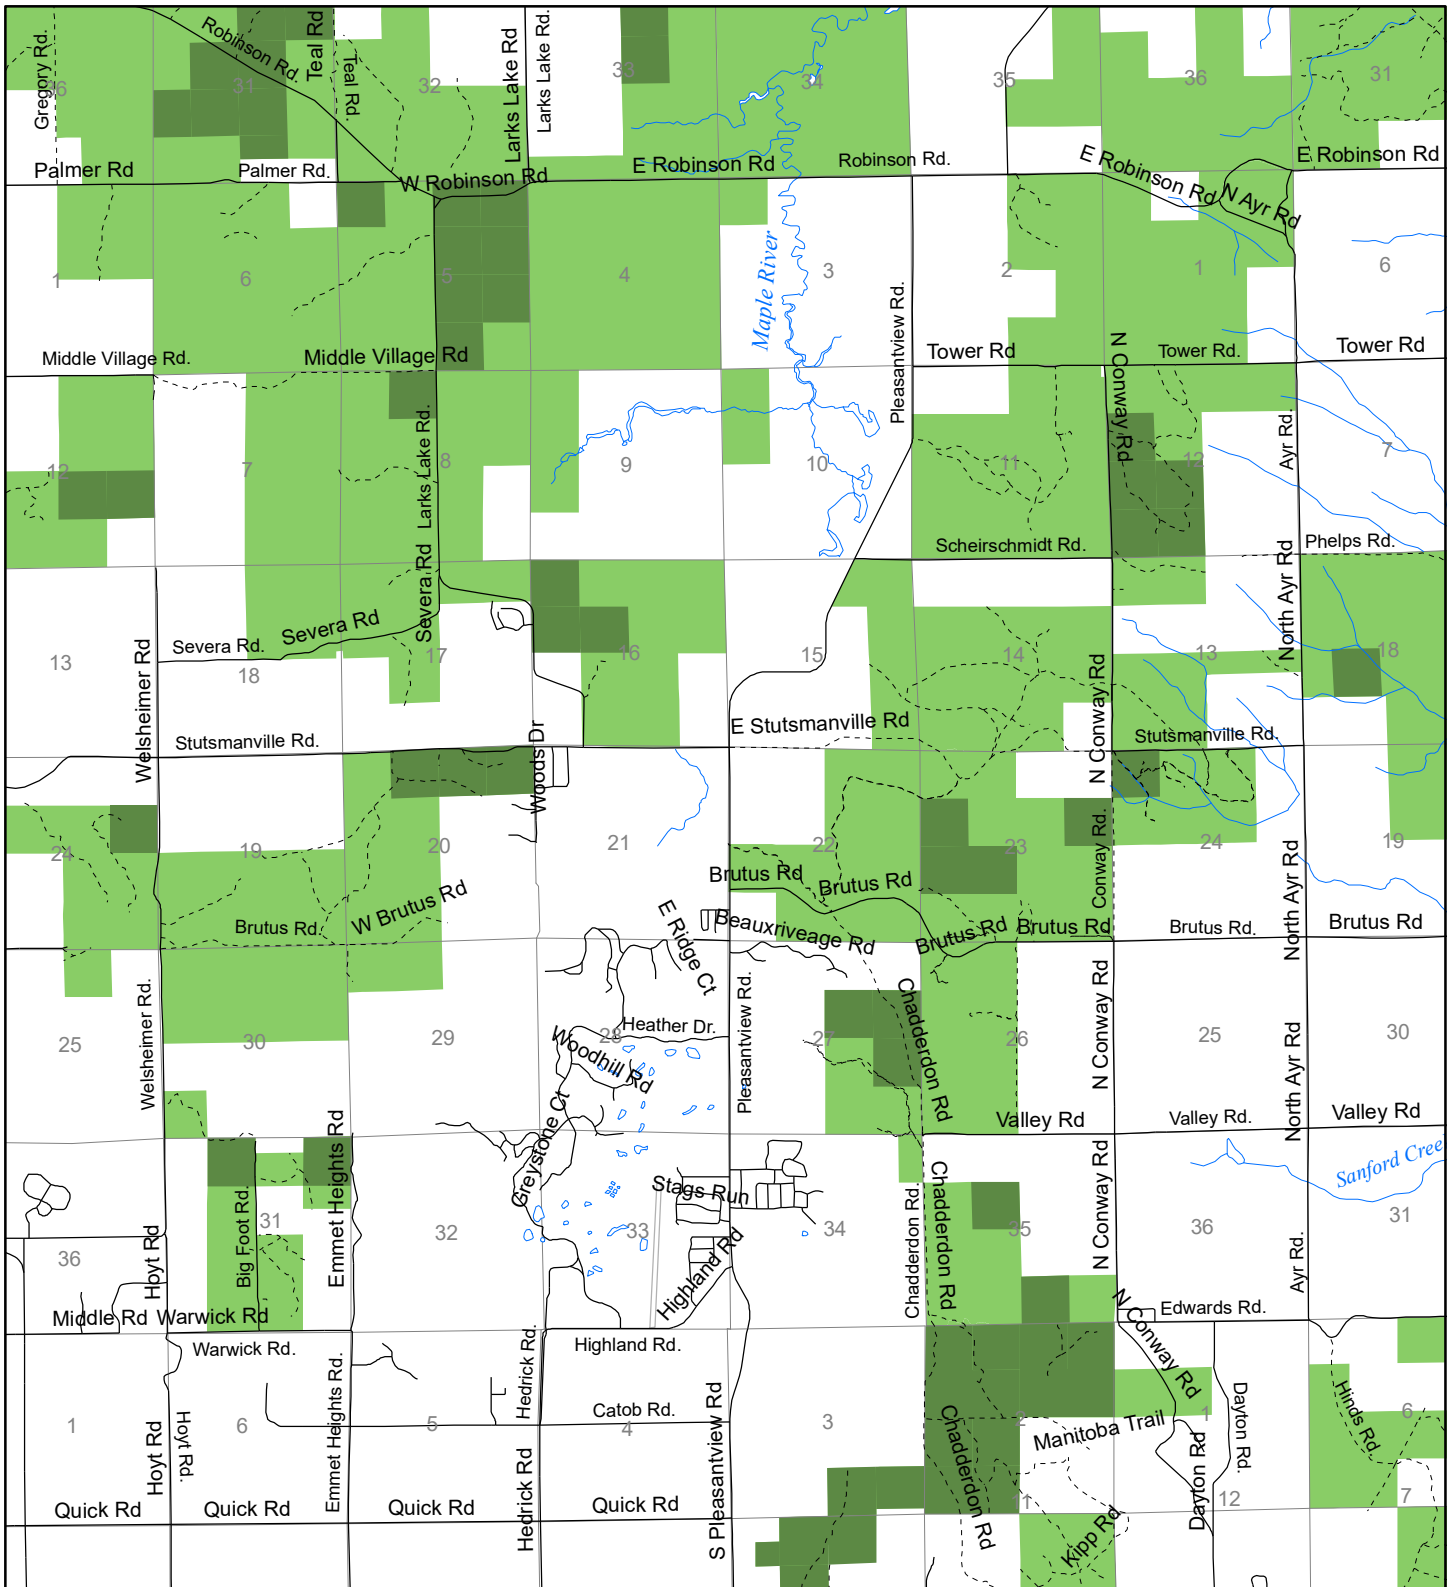

Fuelwood Collection
 Emmet County
 T36N, R05W

- State land open to fuelwood collection
- State land closed to fuelwood collection

Effective: April 1, 2017

03/07/2017