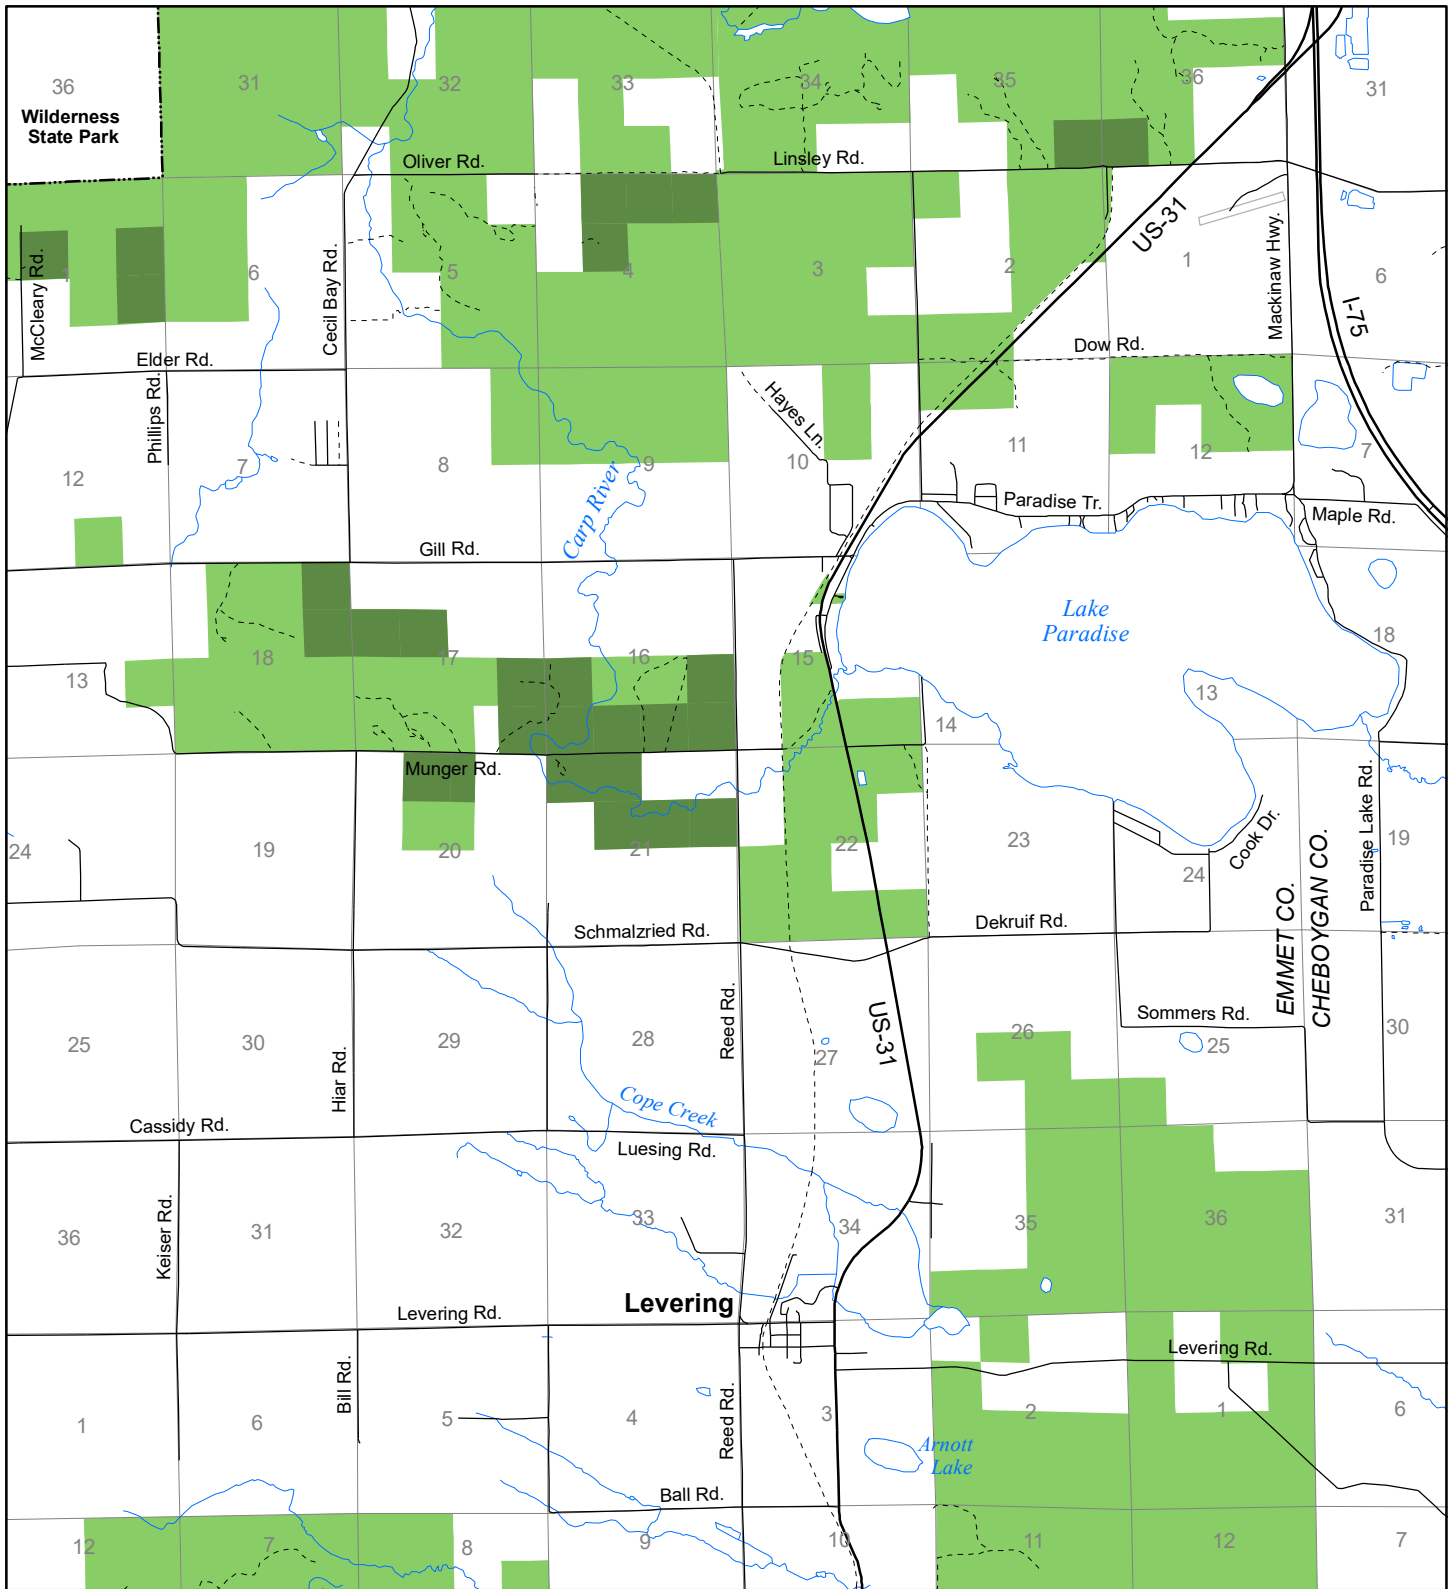

Fuelwood Collection  
 Emmet County  
 T38N, R04W

- State land open to fuelwood collection
- State land closed to fuelwood collection

Effective: April 1, 2017

0 N 1  
 MILE  
 03/07/2017