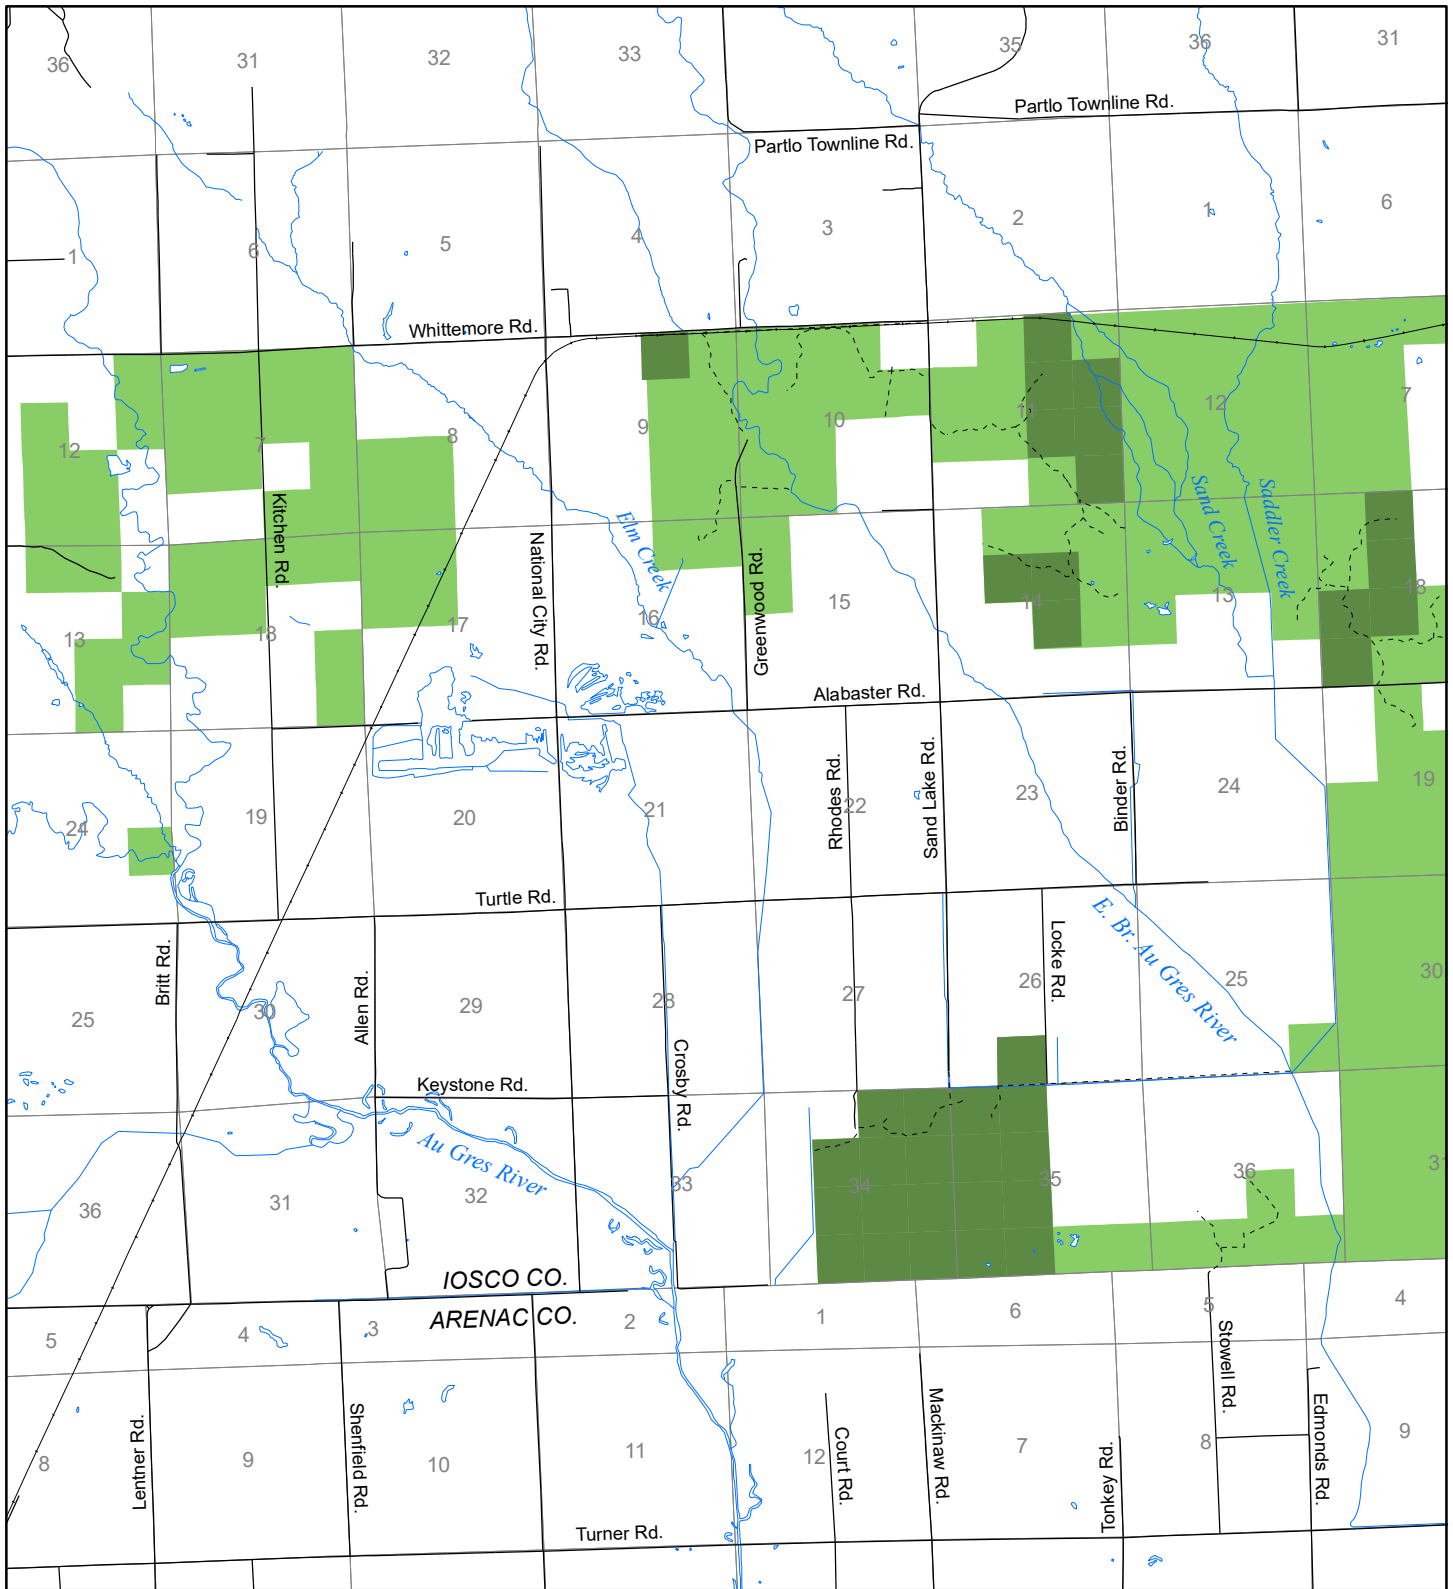

Fuelwood Collection Iosco County T21N, R06E

- State land open to fuelwood collection
- State land closed to fuelwood collection

Effective: April 1, 2017

0

MILE

1

N

DNR
MICHIGAN