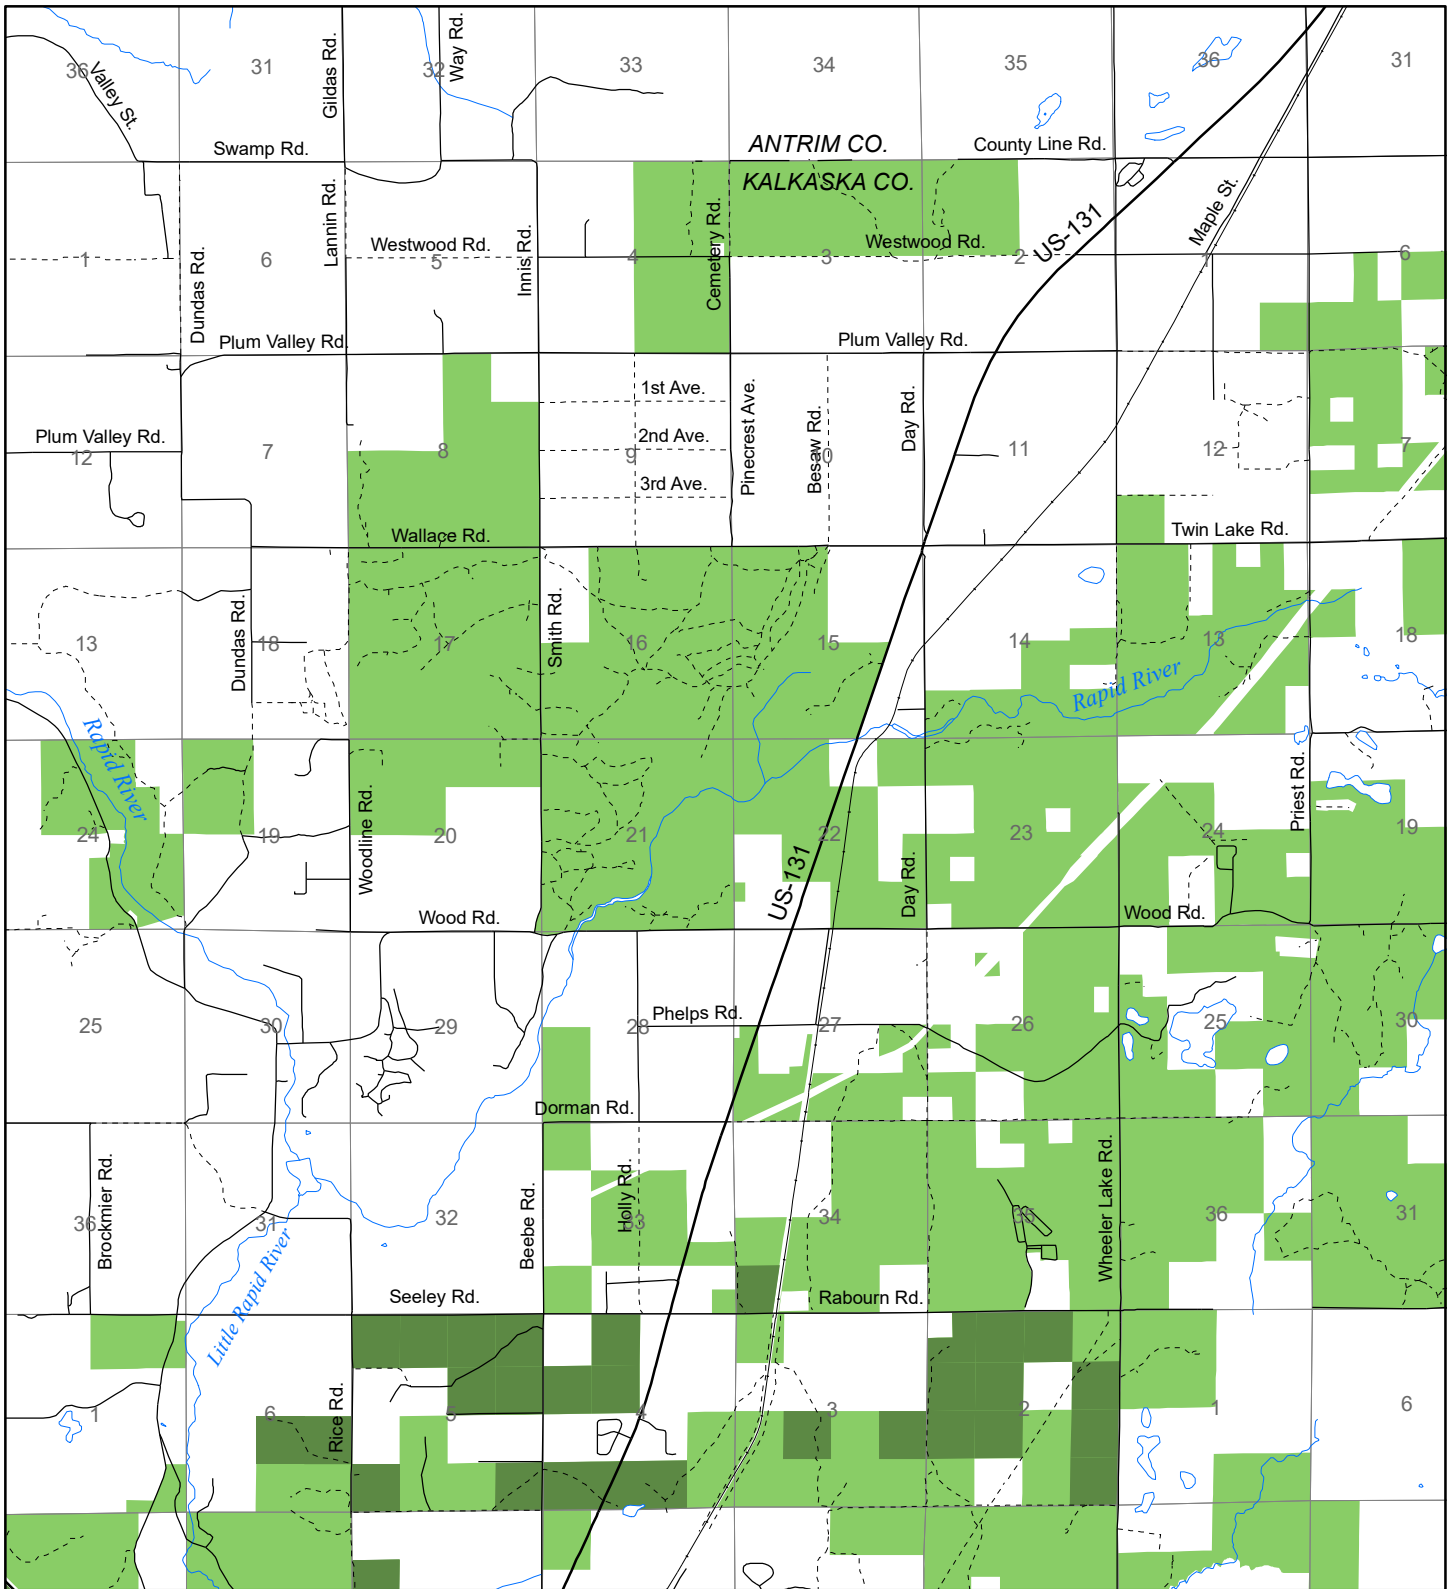

# Fuelwood Collection Kalkaska County T28N, R07W

- State land open to fuelwood collection
- State land closed to fuelwood collection

Effective: April 1, 2017

0

1

MILE

03/15/2017