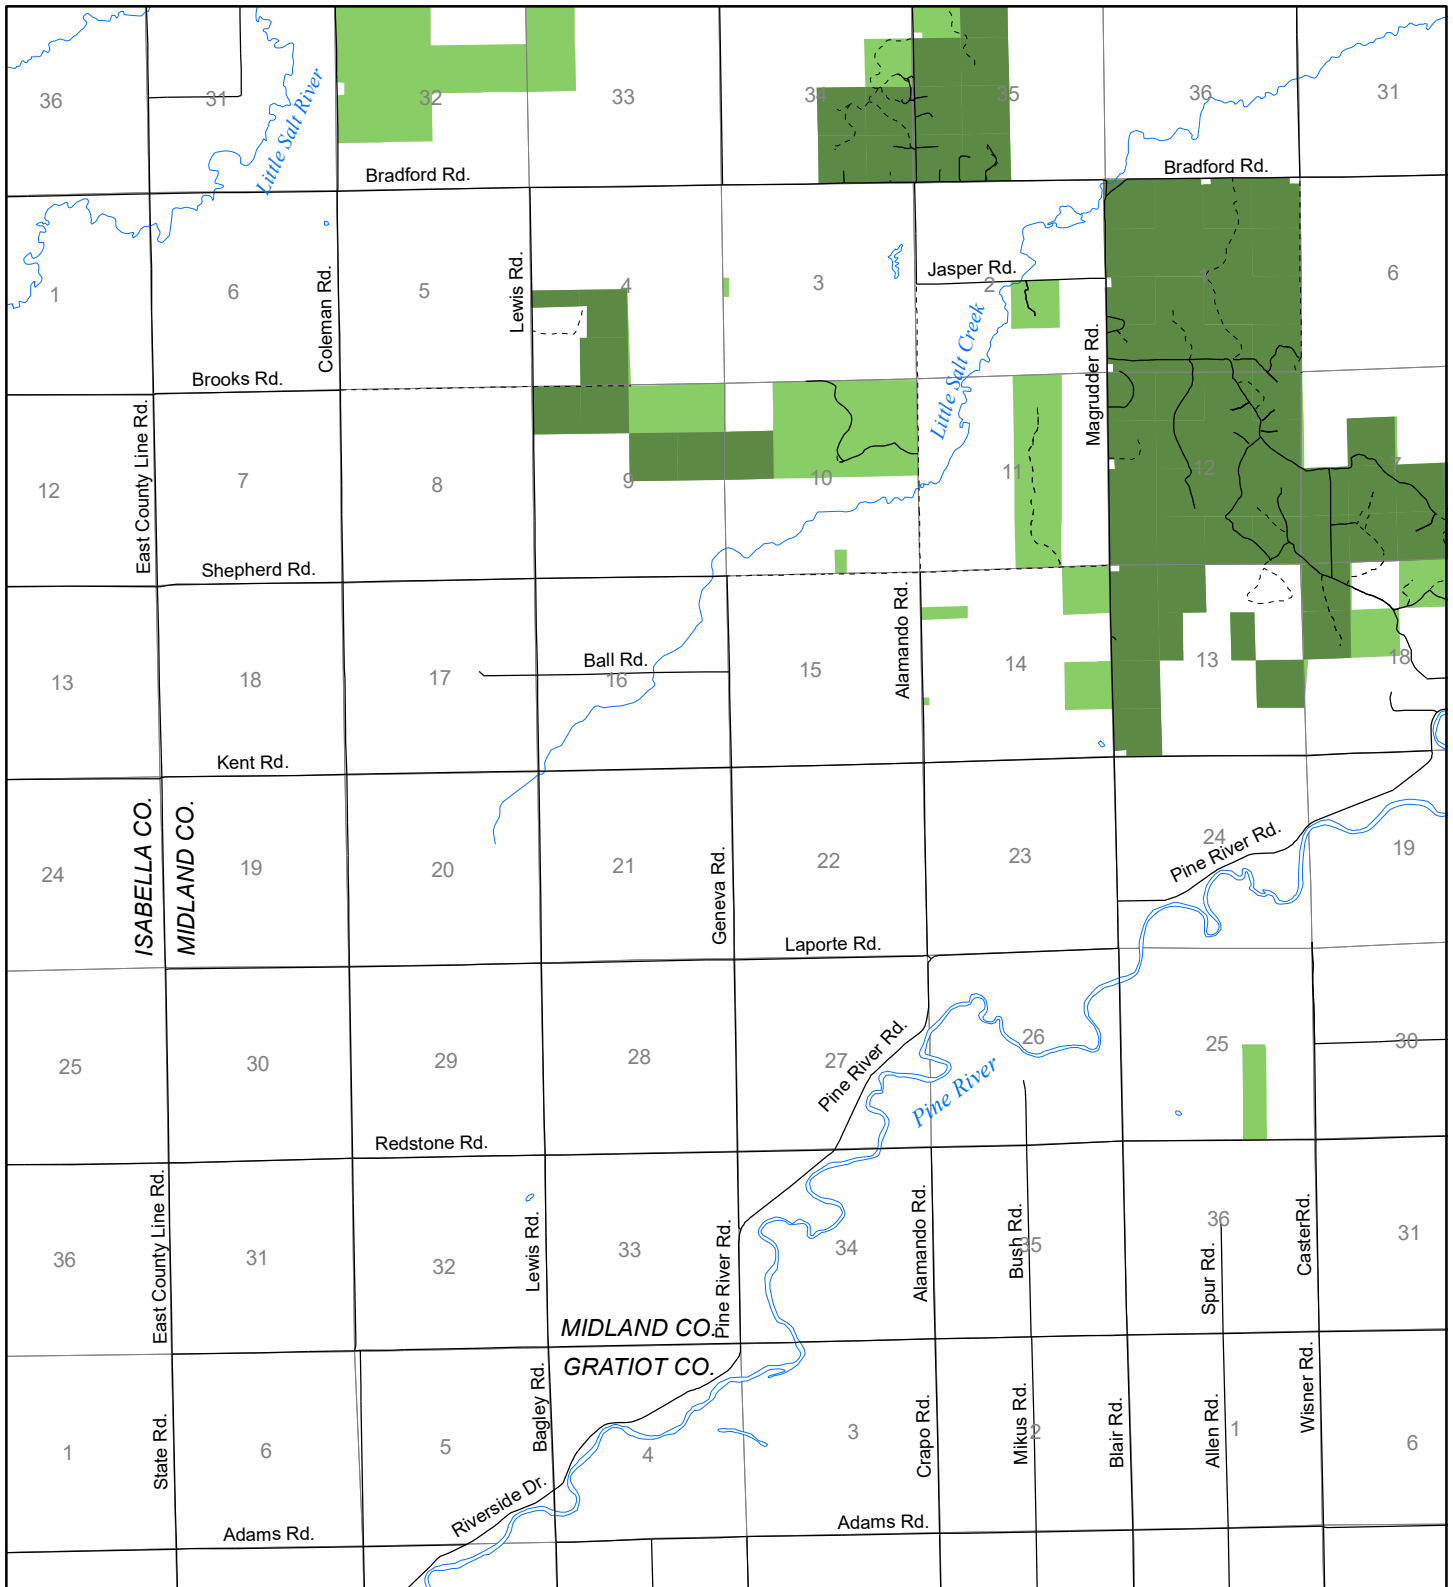

Fuelwood Collection Midland County T13N, R02W

- State land open to fuelwood collection
- State land closed to fuelwood collection

Effective: April 1, 2017

0

1

MILE

03/16/2017

N