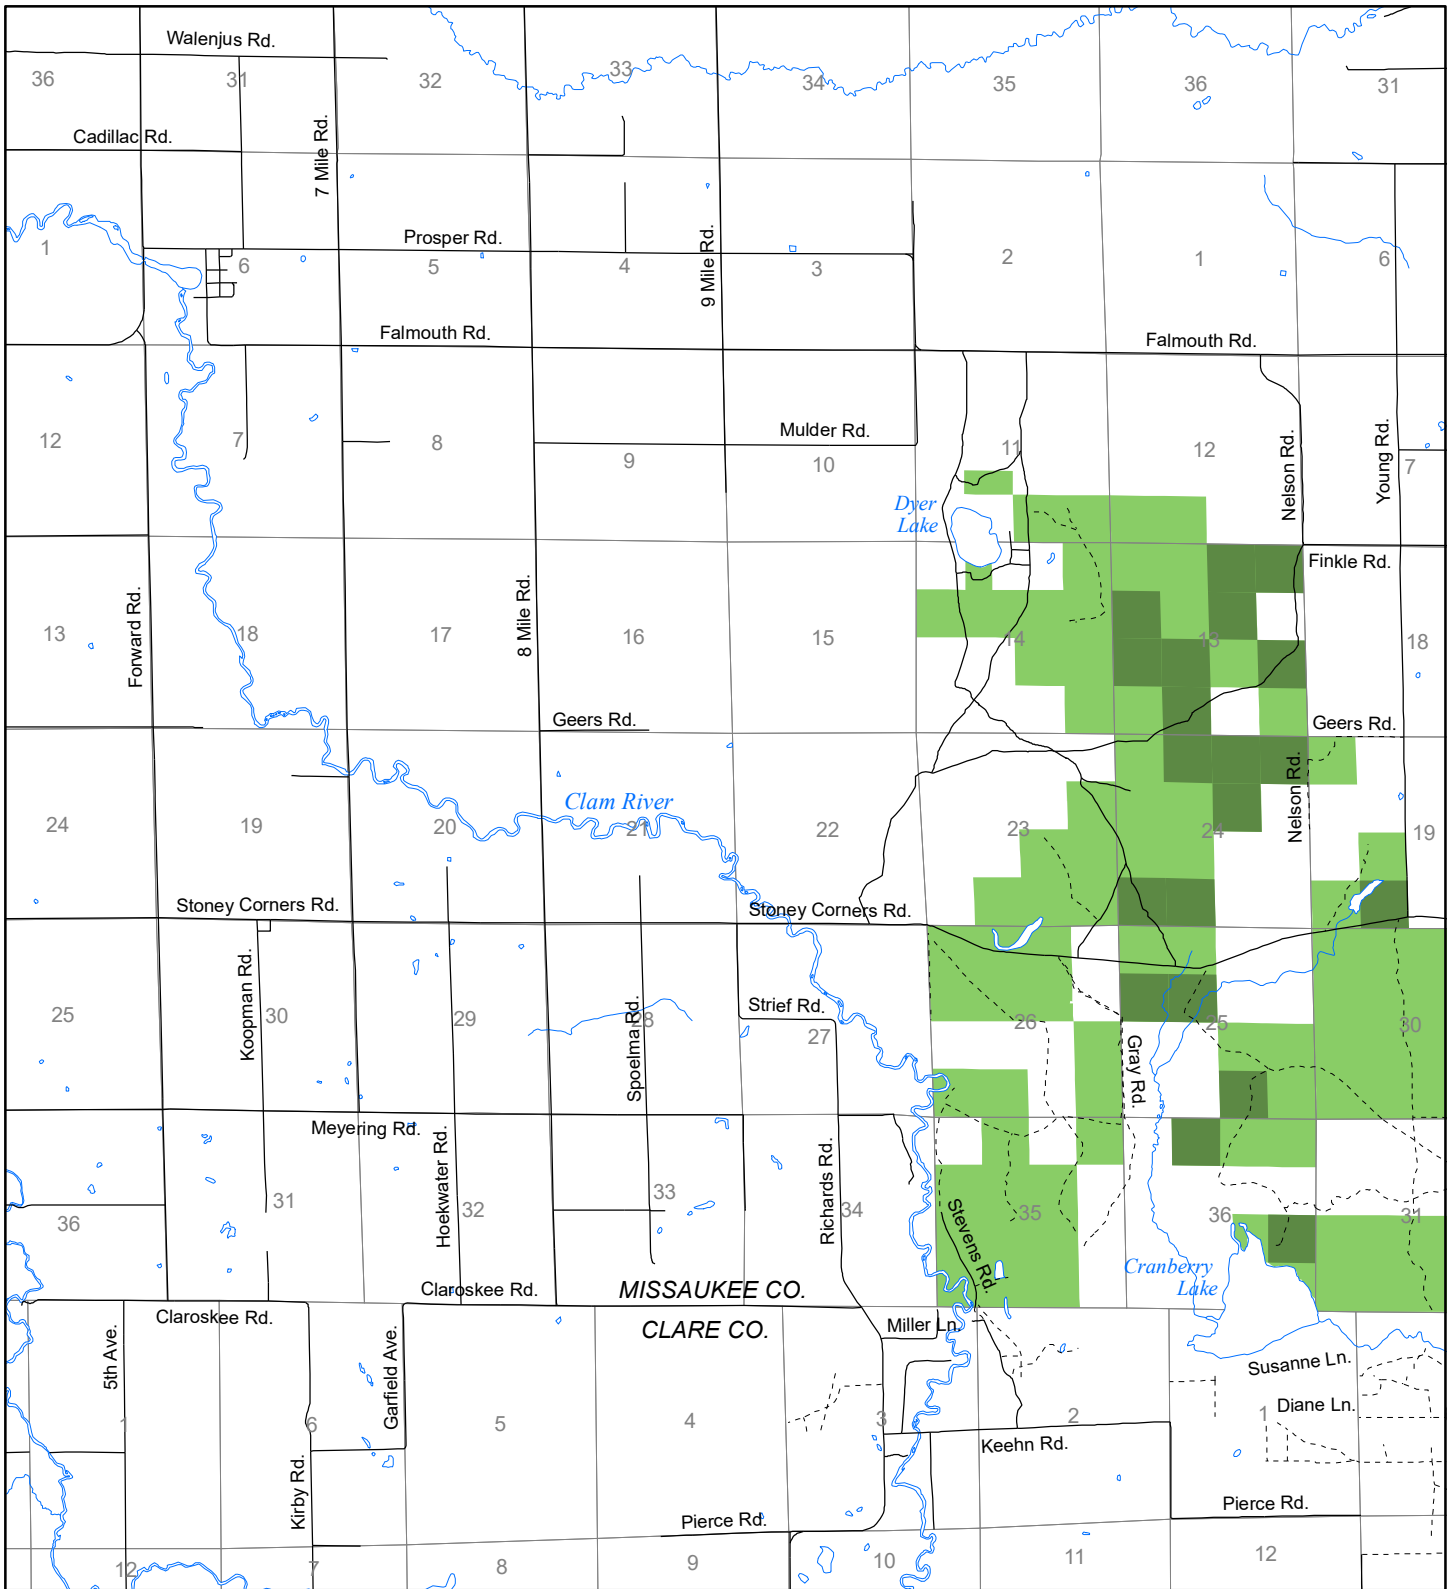

Fuelwood Collection
Missaukee County
T21N, R06W

- State land open to fuelwood collection
- State land closed to fuelwood collection

Effective: April 1, 2017

N
0 1
MILE
02/27/2017