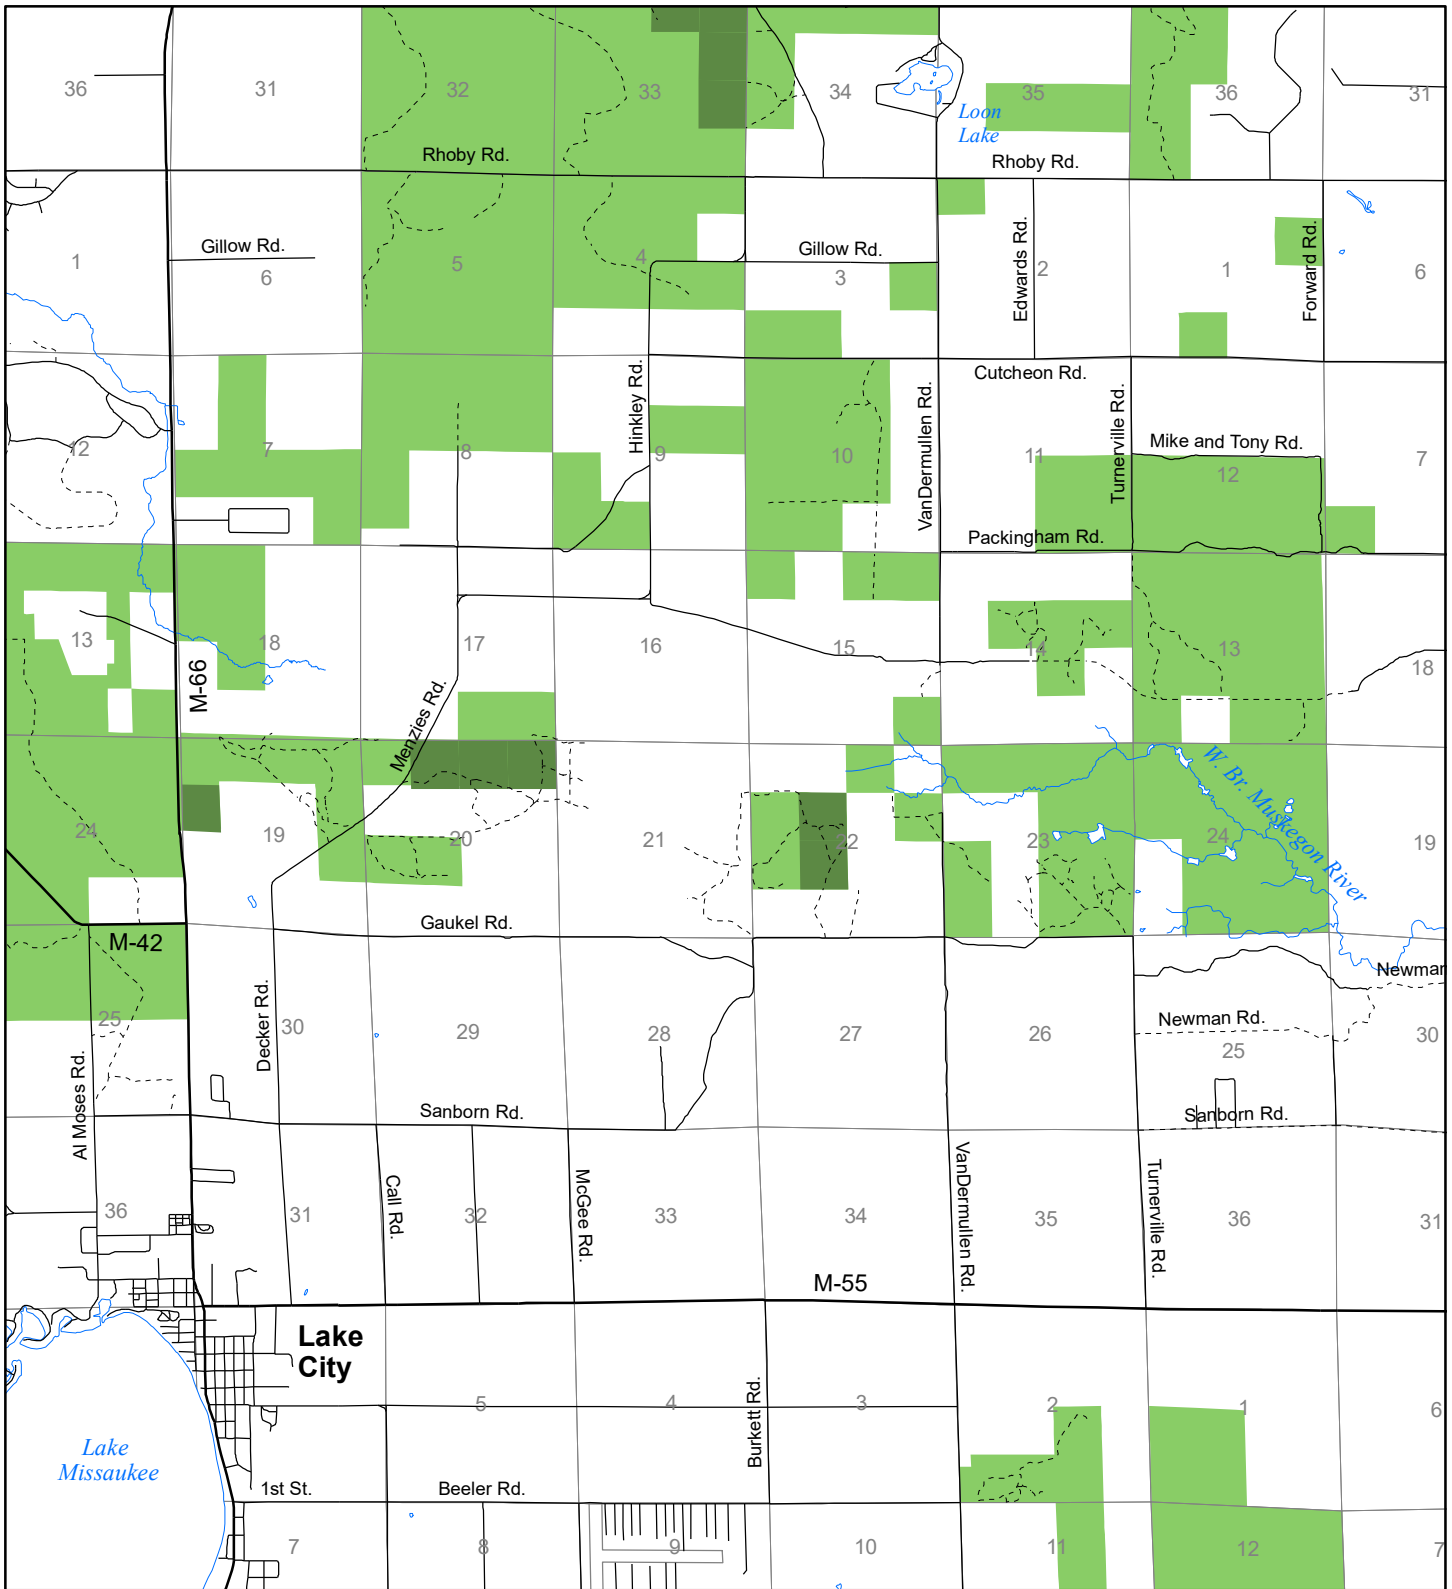

Fuelwood Collection
Missaukee County
T23N, R07W

- State land open to fuelwood collection
- State land closed to fuelwood collection

Effective: April 1, 2017

N
0 1
MILE
02/27/2017