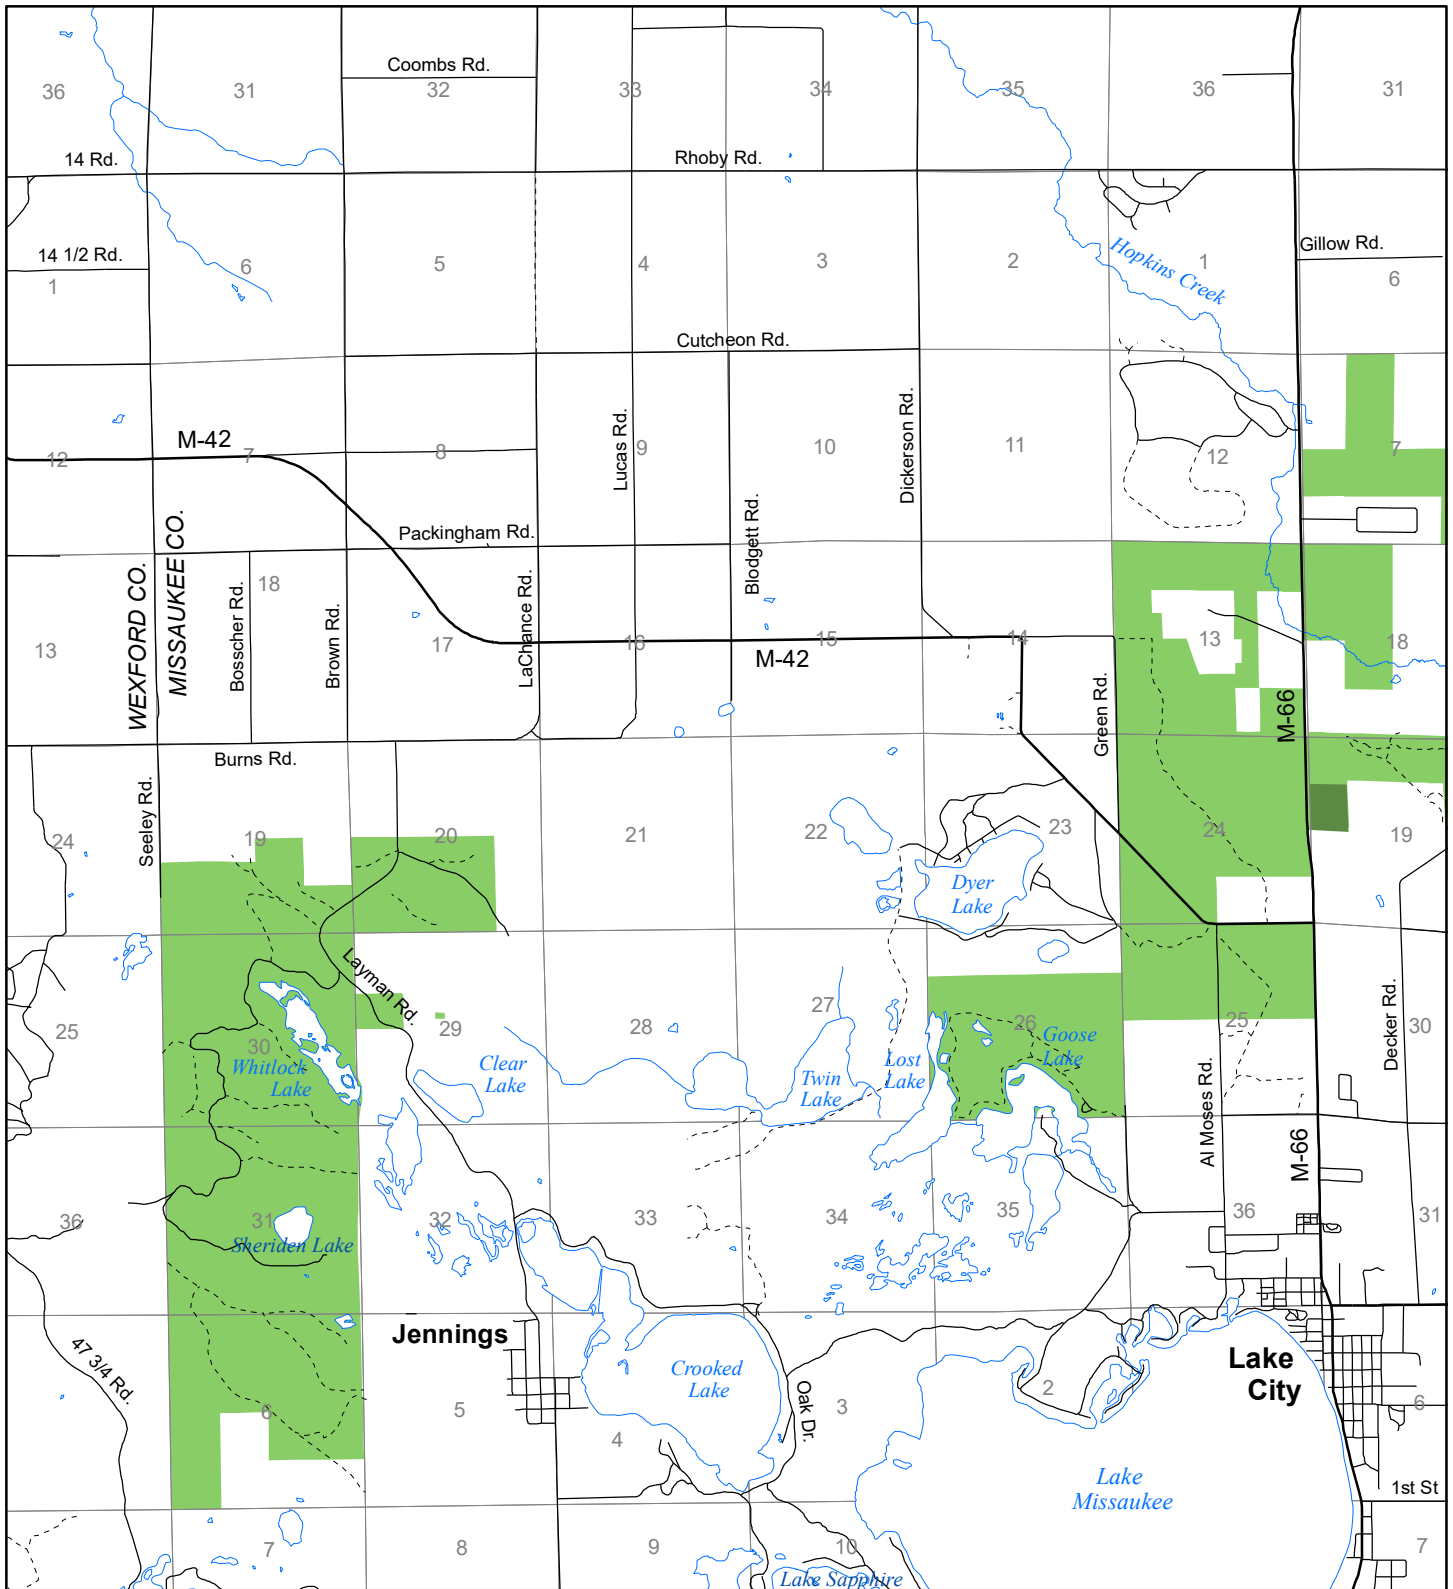

Fuelwood Collection Missaukee County T23N, R08W

- State land open to fuelwood collection
- State land closed to fuelwood collection

Effective: April 1, 2017

0

1

MILE

02/27/2017

N

DNR

DEPARTMENT OF NATURAL RESOURCES
MICHIGAN