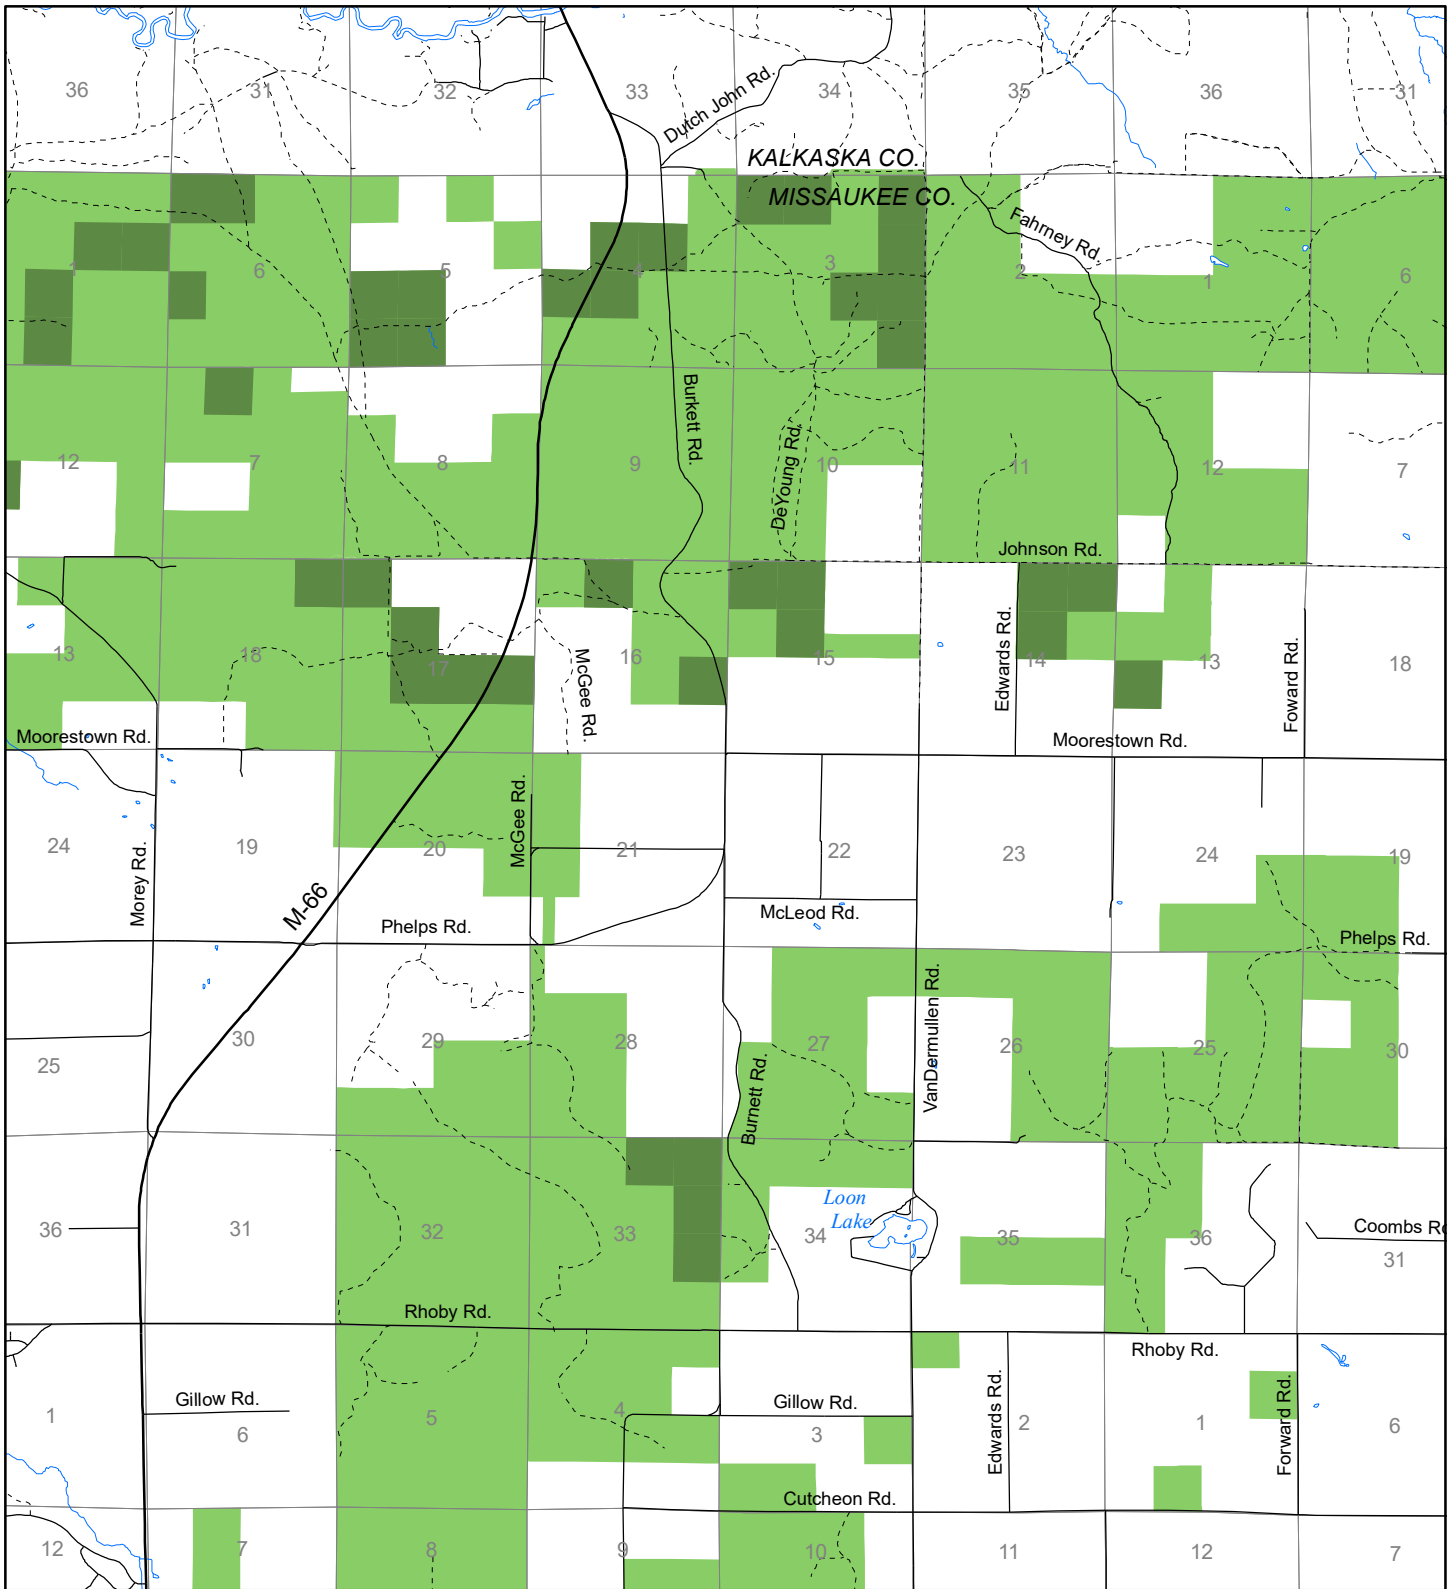

Fuelwood Collection  
Missaukee County  
T24N, R07W

- State land open to fuelwood collection
- State land closed to fuelwood collection

Effective: April 1, 2017

N  
0 1  
MILE  
02/27/2017