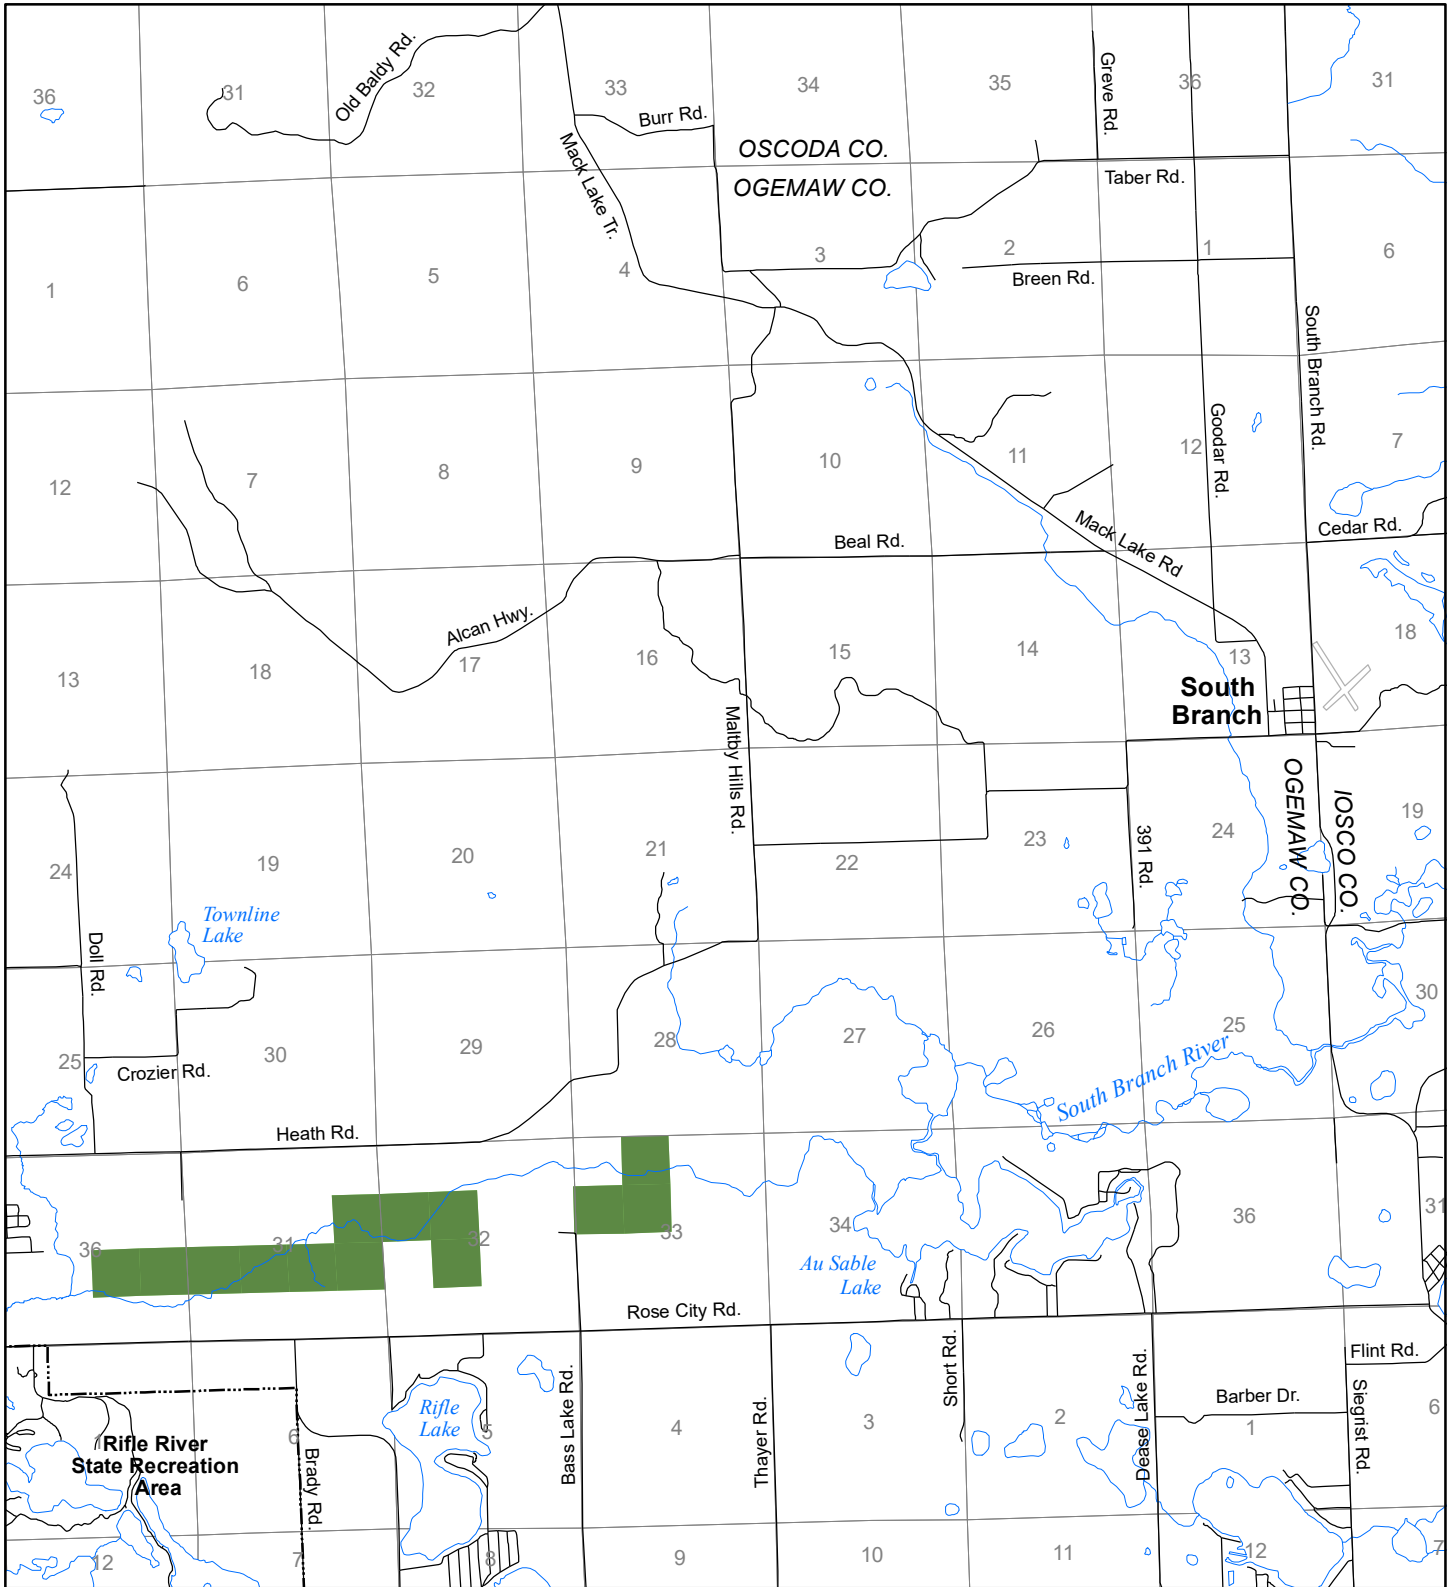

Fuelwood Collection
 Ogemaw County
T24N, R04E

- State land open to fuelwood collection
- State land closed to fuelwood collection

Effective: April 1, 2017

N
 0 1
 MILE
 03/14/2017