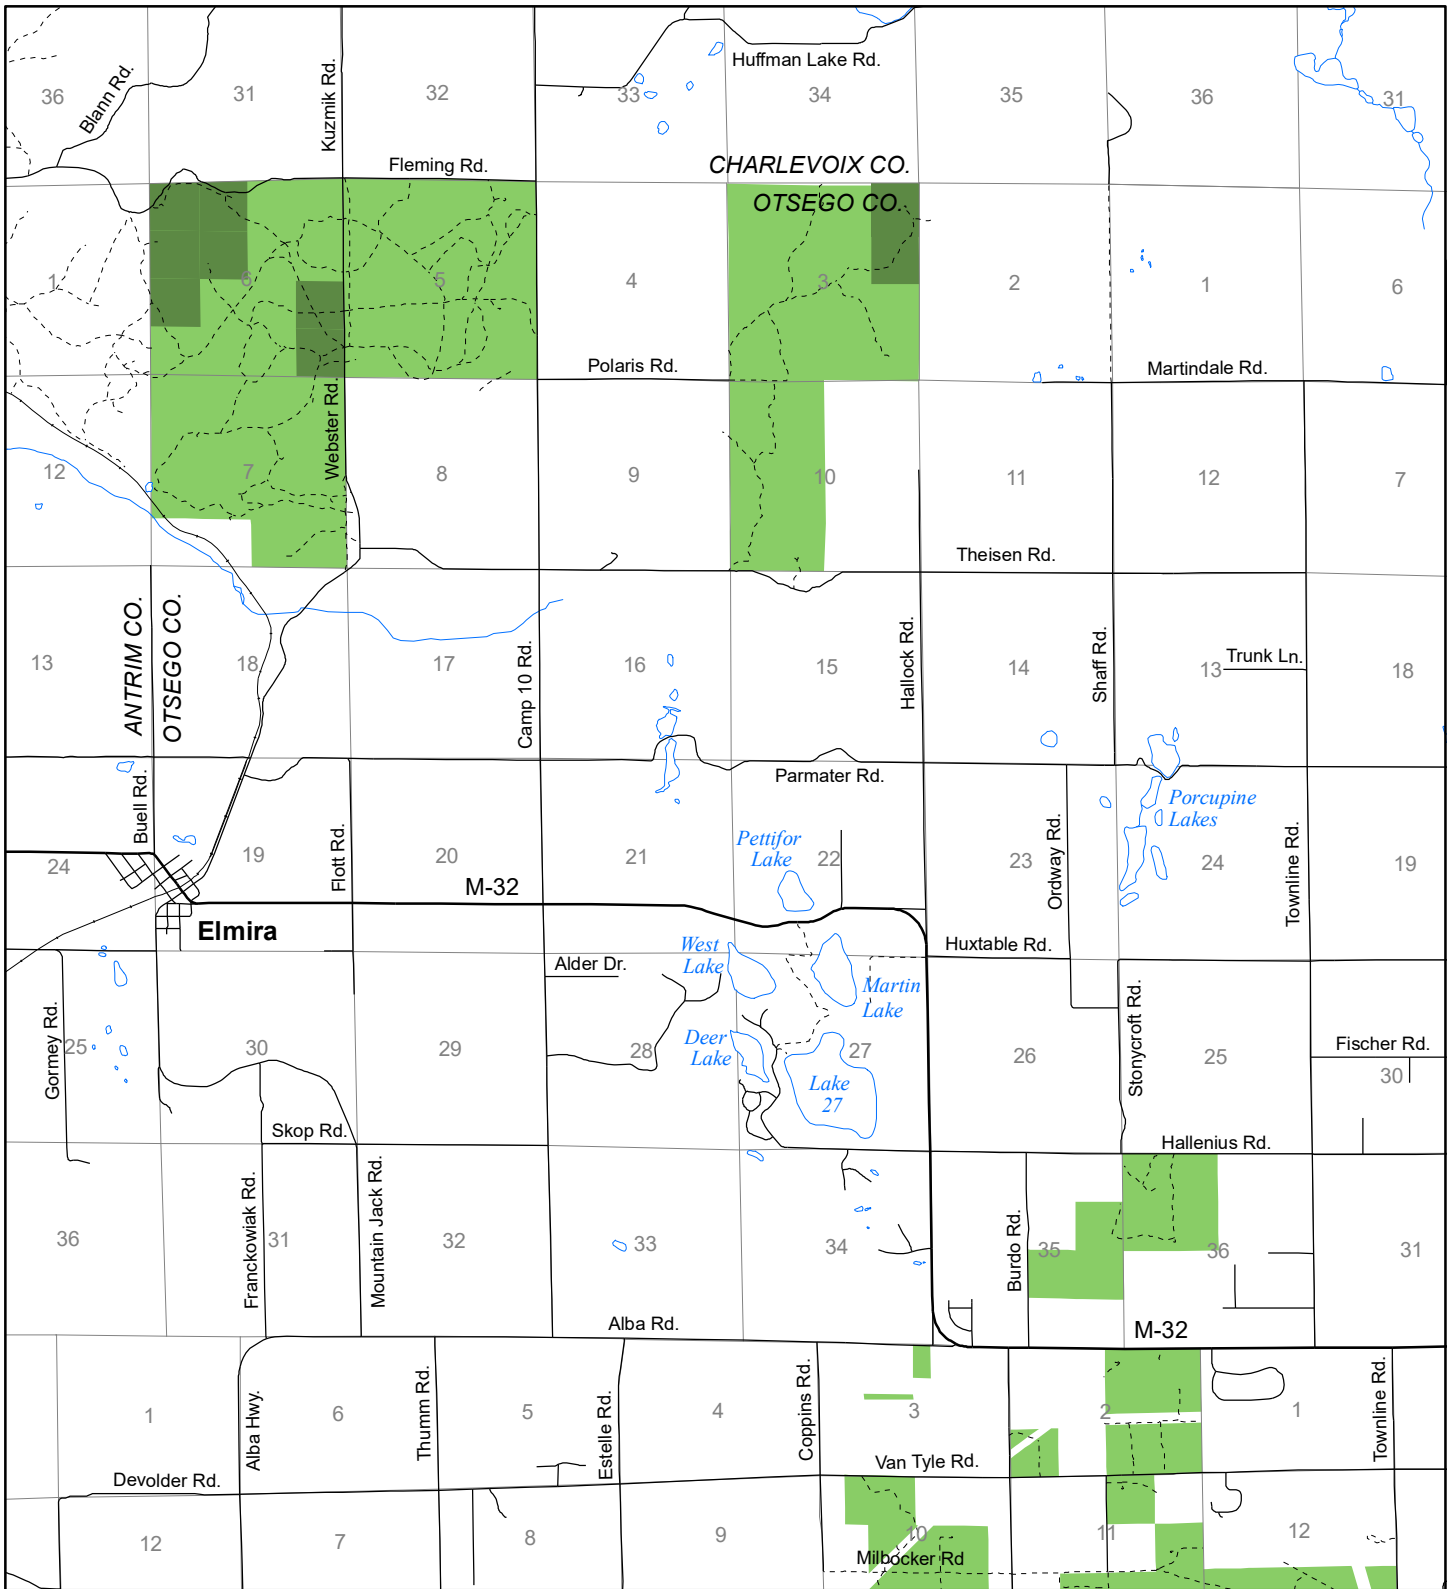

Fuelwood Collection Otsego County T31N, R04W

- State land open to fuelwood collection
- State land closed to fuelwood collection

Effective: April 1, 2017