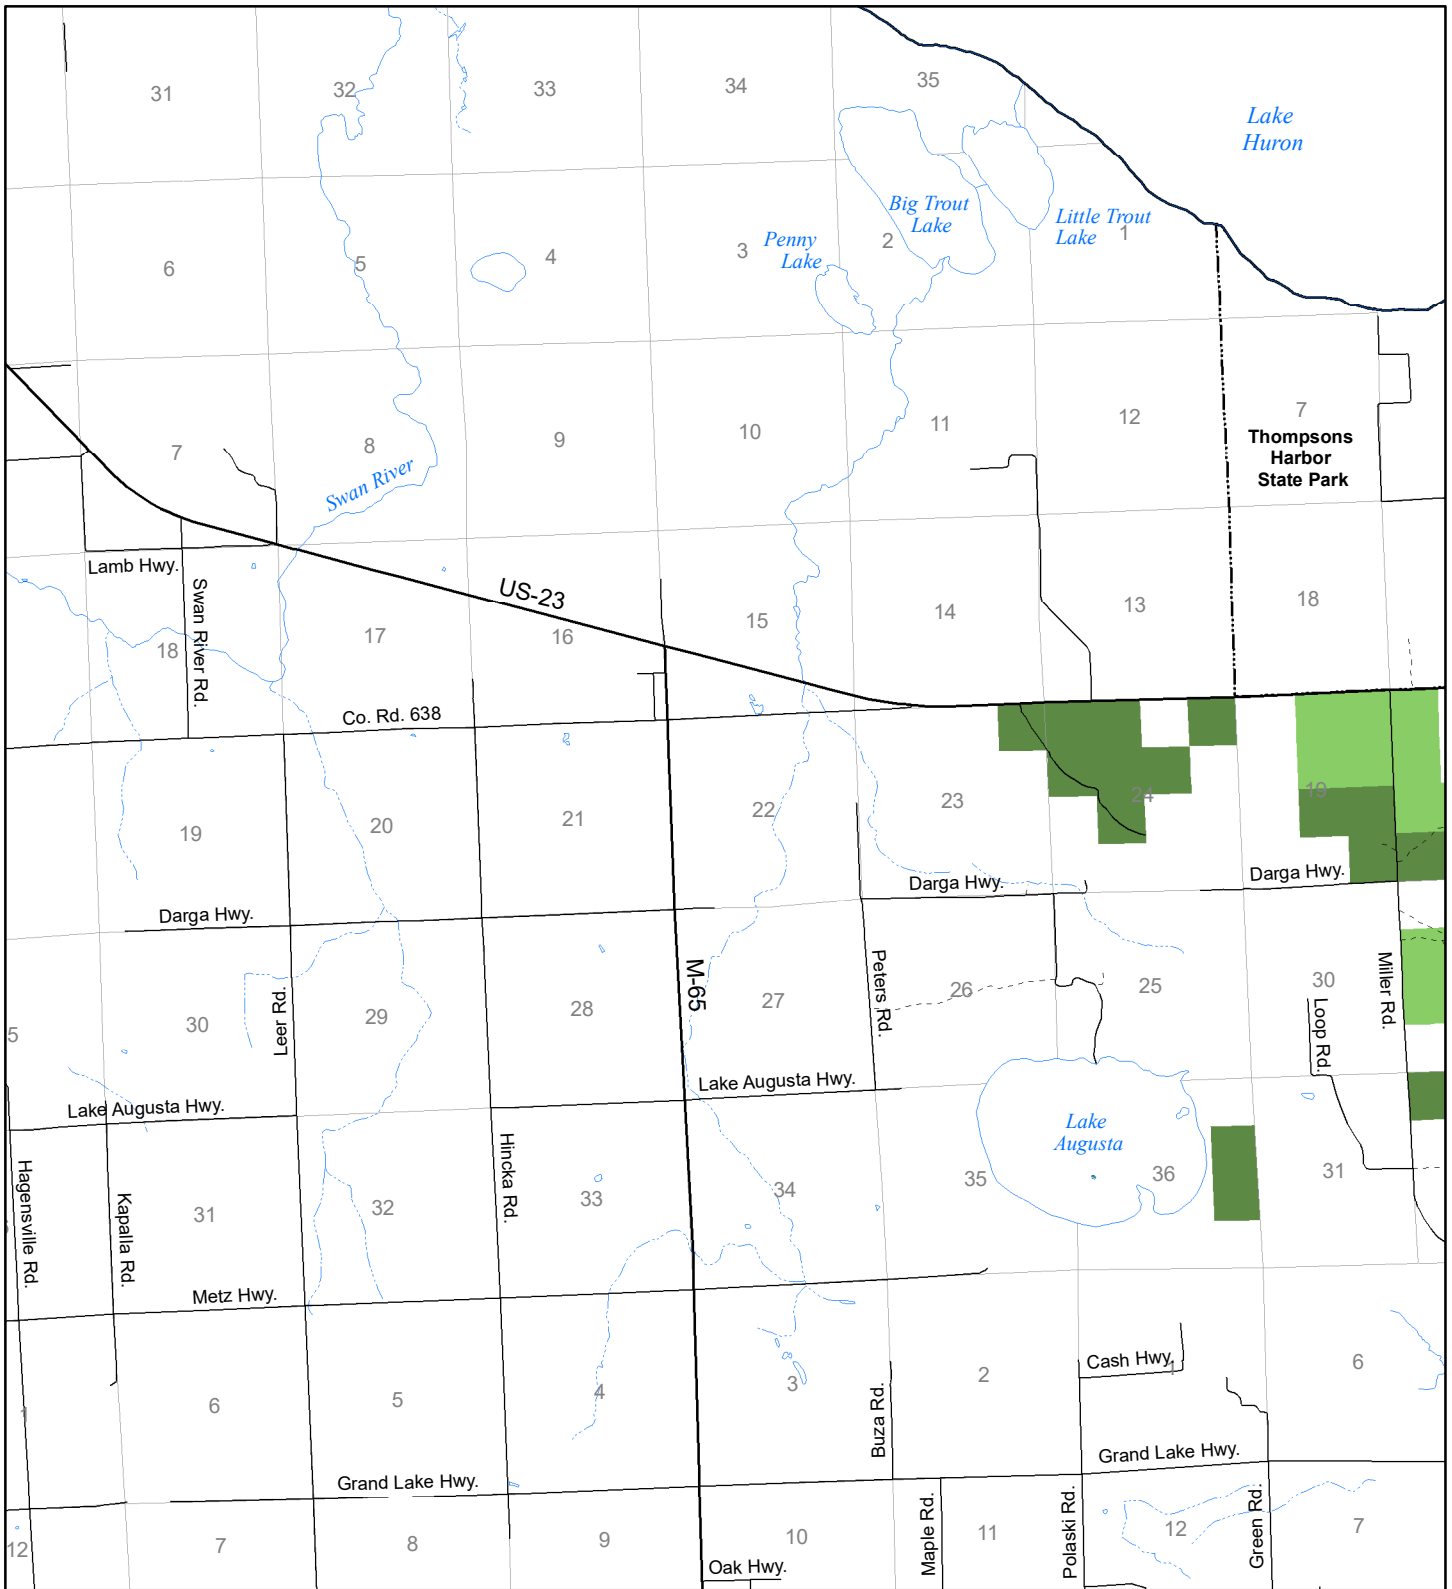

Fuelwood Collection
 Presque Isle County
T34N, R06E

- State land open to fuelwood collection
- State land closed to fuelwood collection

Effective: April 1, 2017