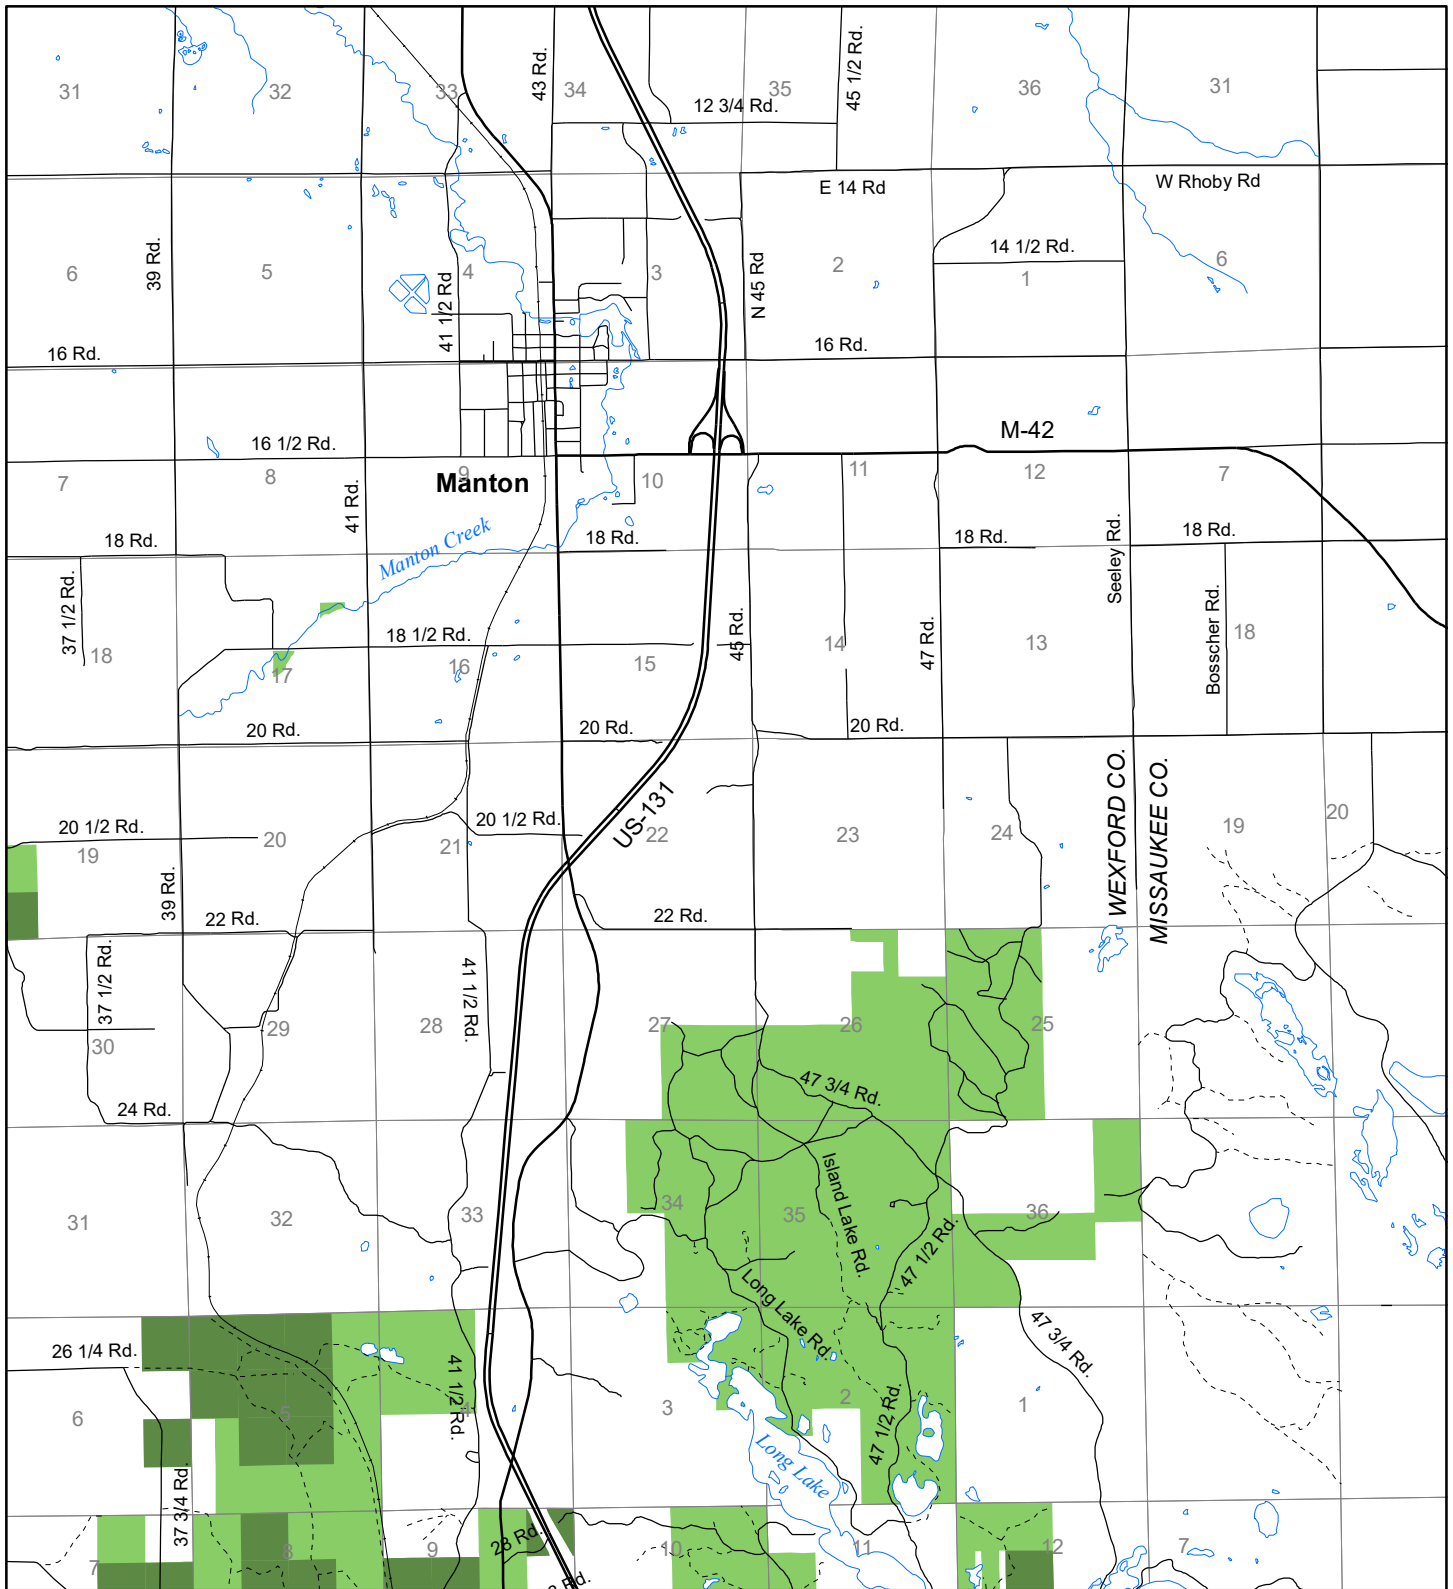

# Fuelwood Collection Wexford County T23N, R09W

- State land open to fuelwood collection
- State land closed to fuelwood collection

Effective: April 1, 2017

0 N 1

MILE

02/27/2017