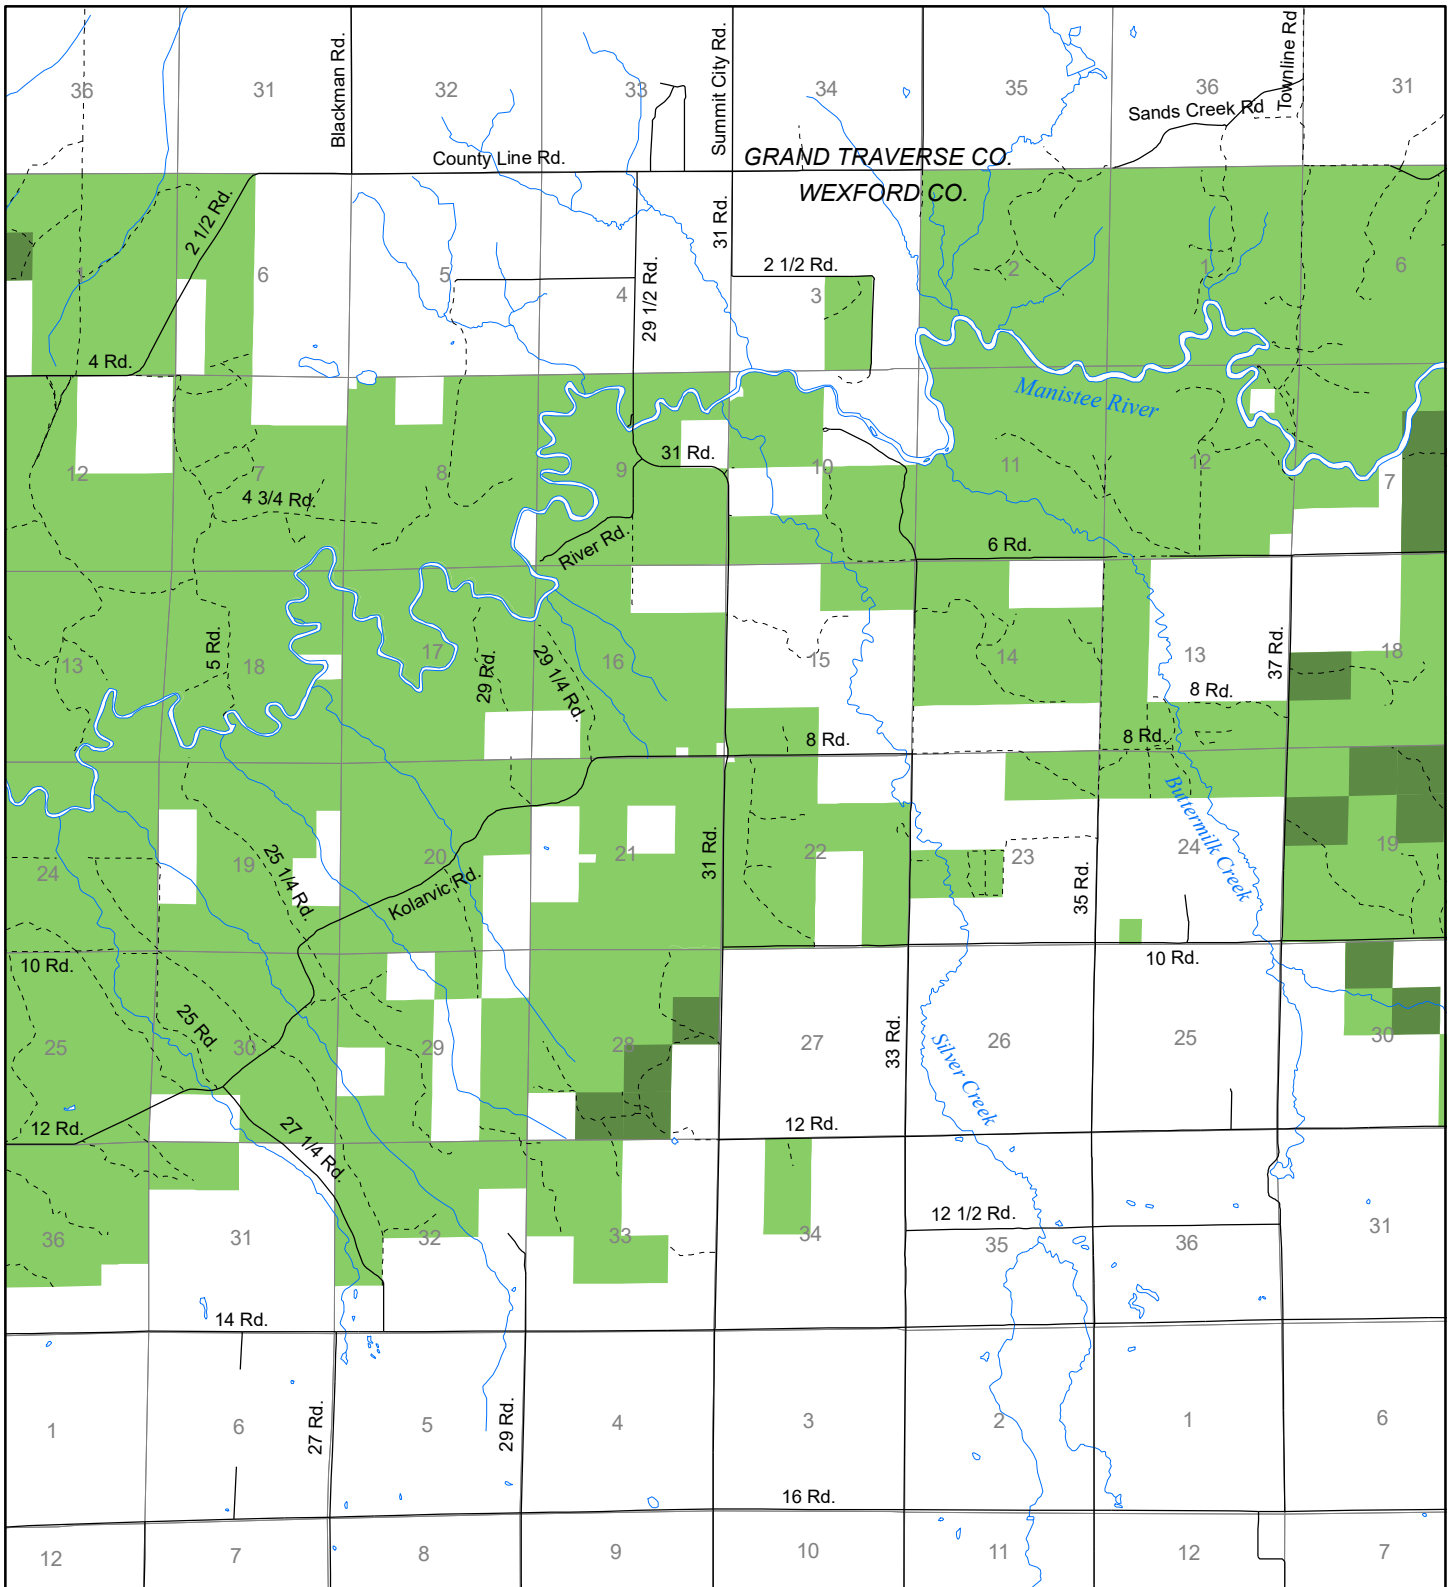

Fuelwood Collection Wexford County T24N, R10W

- State land open to fuelwood collection
- State land closed to fuelwood collection

Effective: April 1, 2017

N

0 1

MILE

02/27/2017