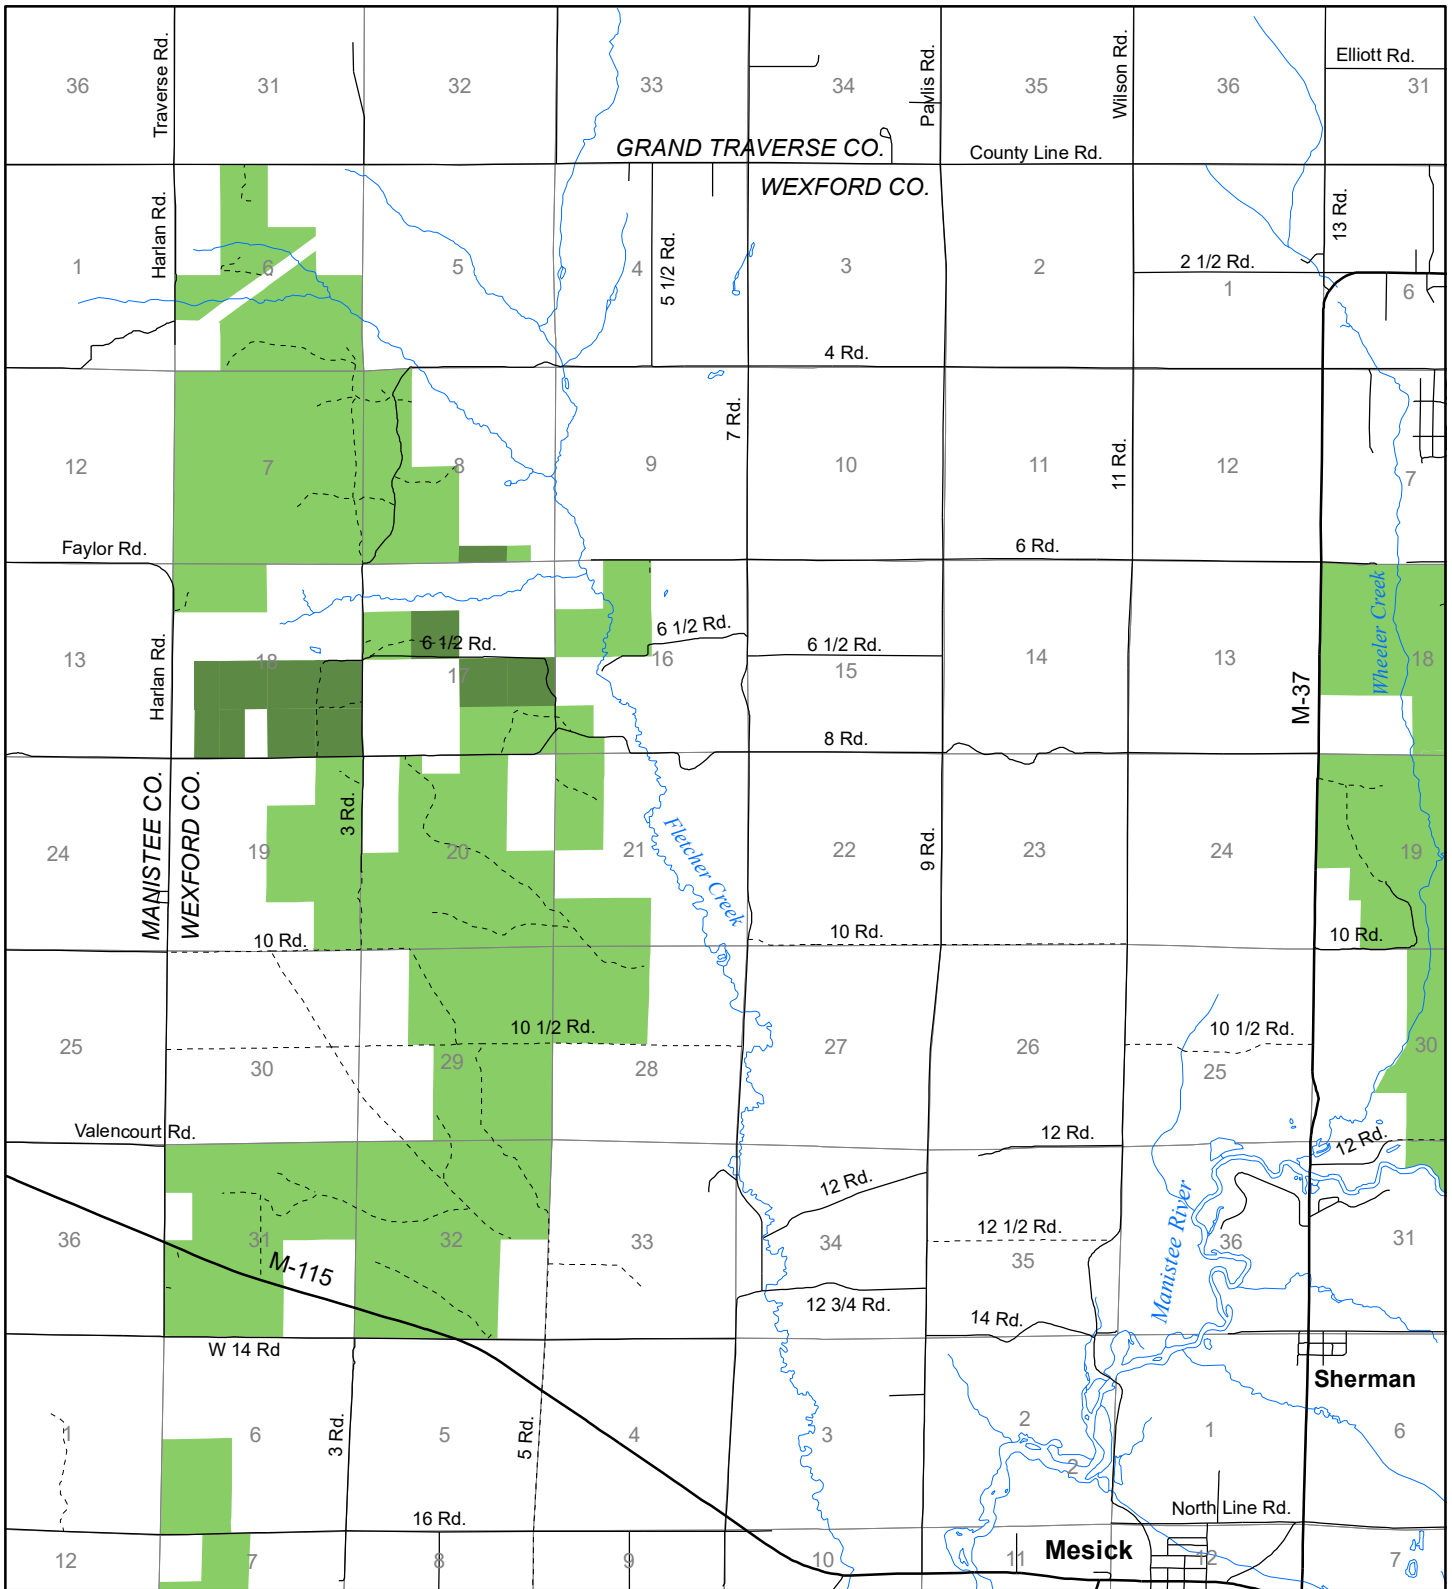

Fuelwood Collection Wexford County T24N, R12W

- State land open to fuelwood collection
- State land closed to fuelwood collection

Effective: April 1, 2017

0

1

MILE

02/27/2017

N

DNR

MICHIGAN