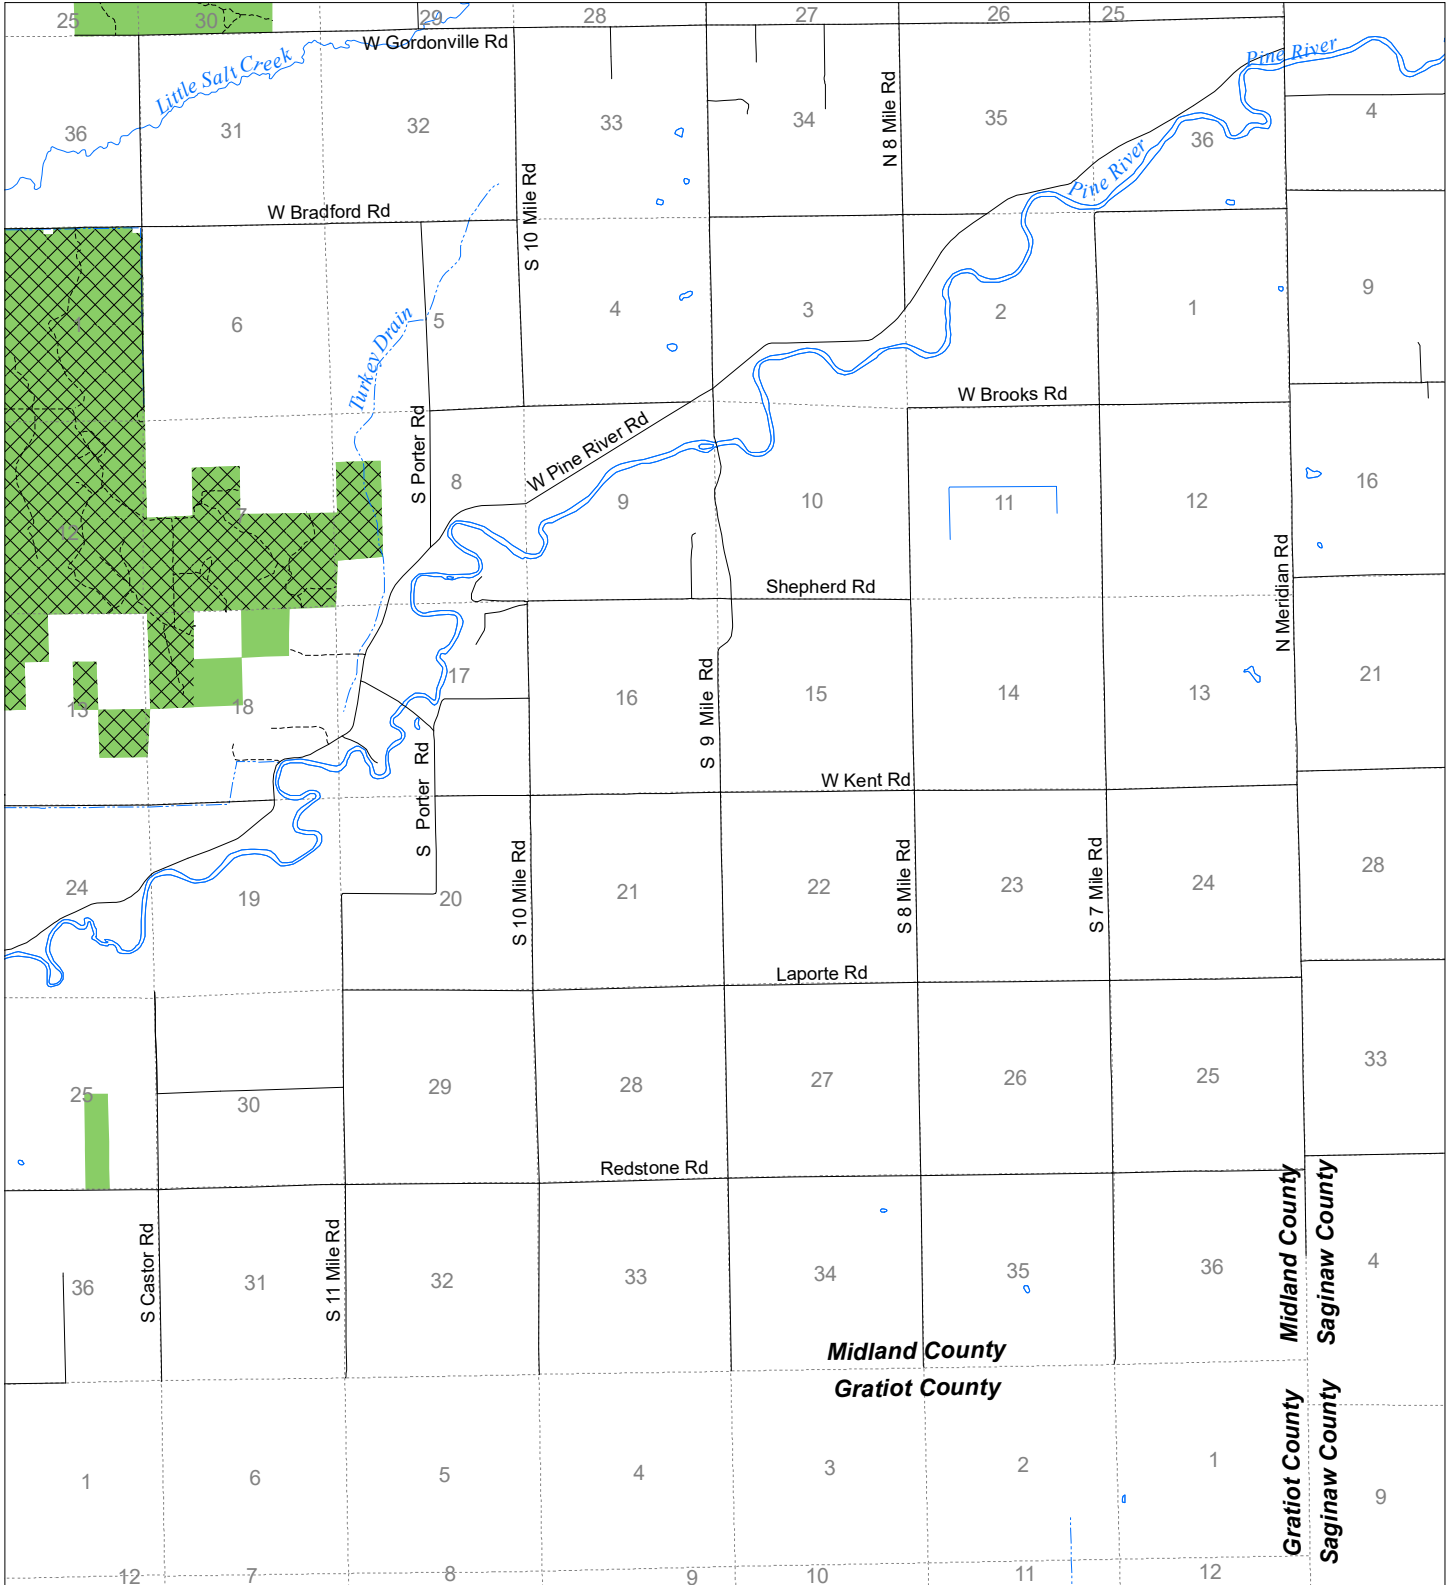

Fuelwood Collection Midland County T13N,R01W

- State land open to fuelwood collection
- State land closed to fuelwood collection

Effective: April 1, 2019

Date: 03/20/2019