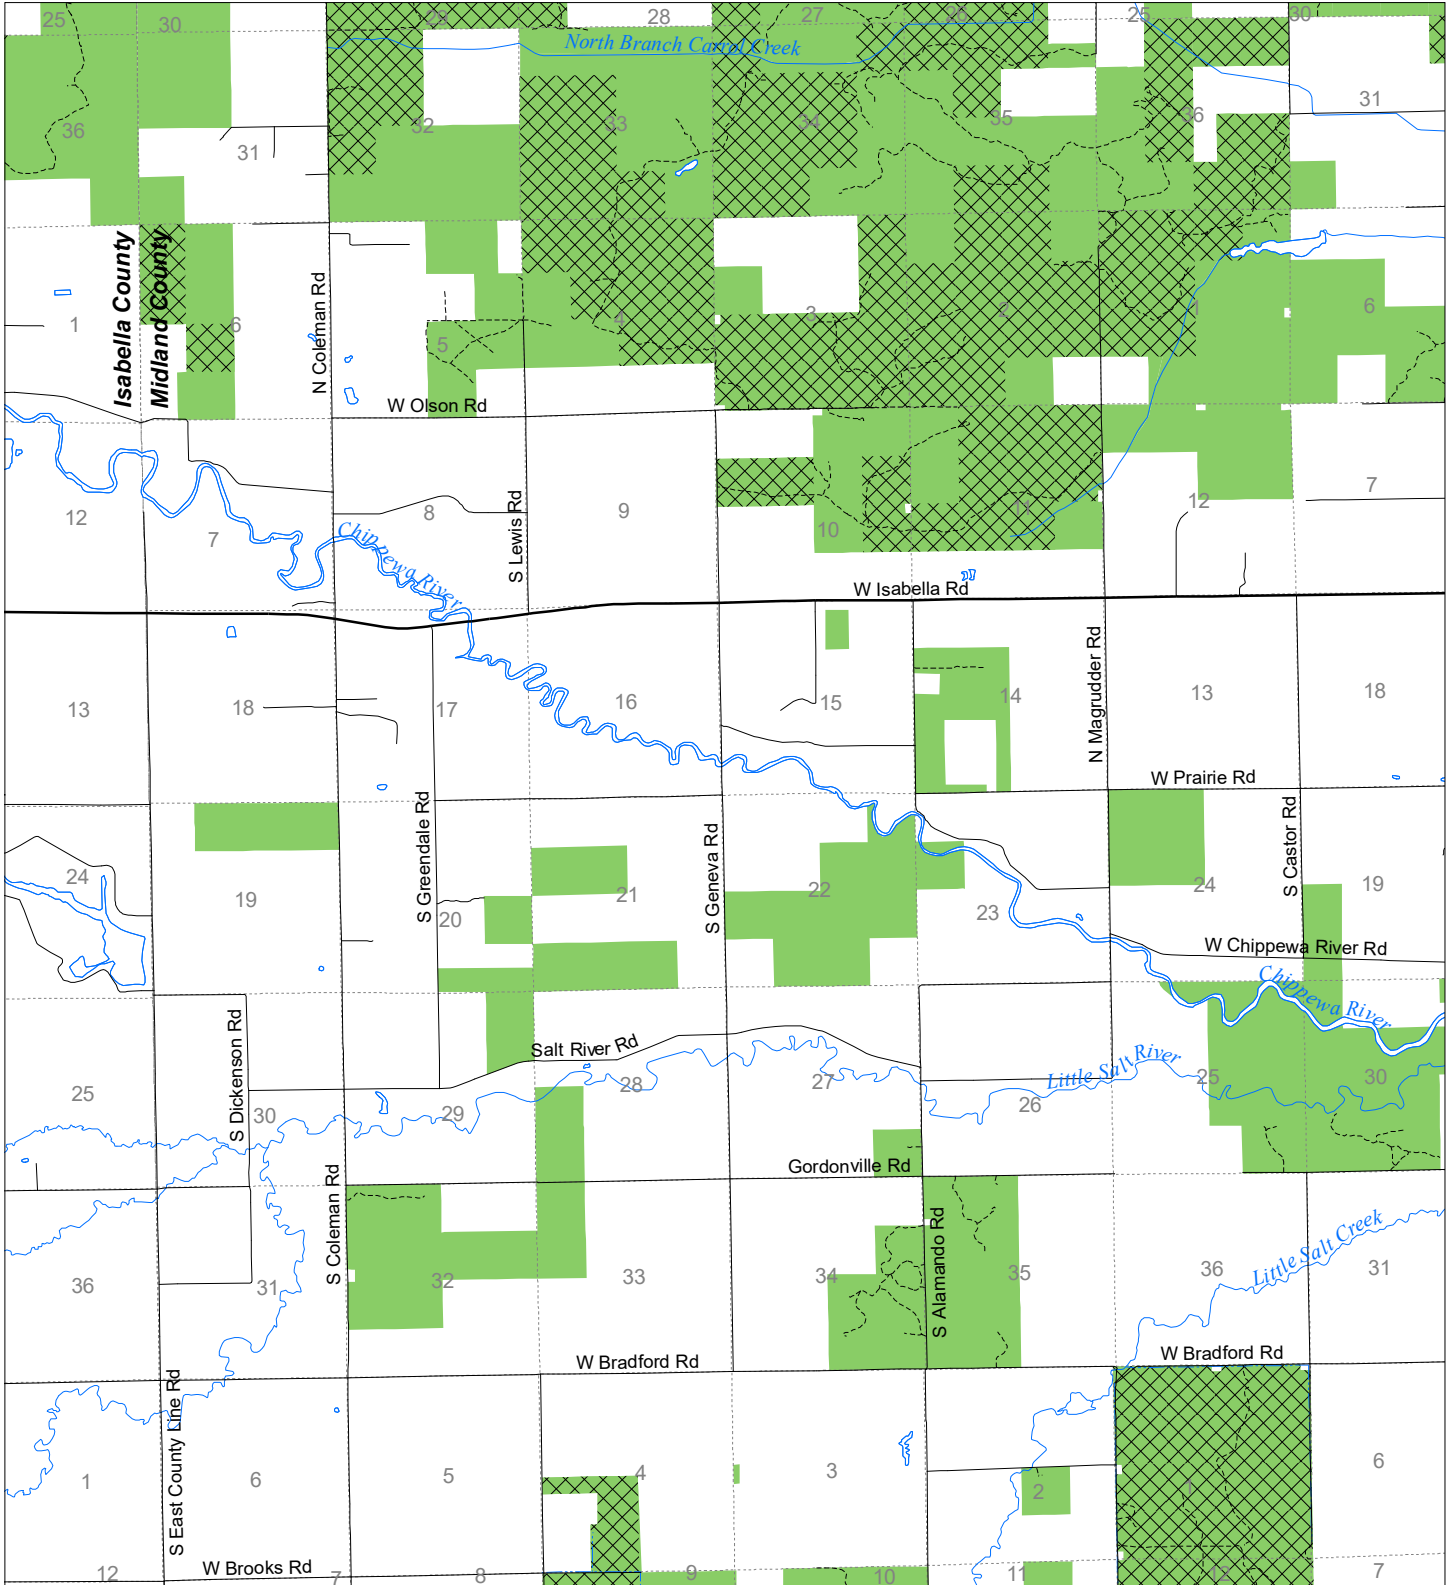

Fuelwood Collection Midland County T14N,R02W

- State land open to fuelwood collection
- State land closed to fuelwood collection

Effective: April 1, 2019

Date: 03/20/2019