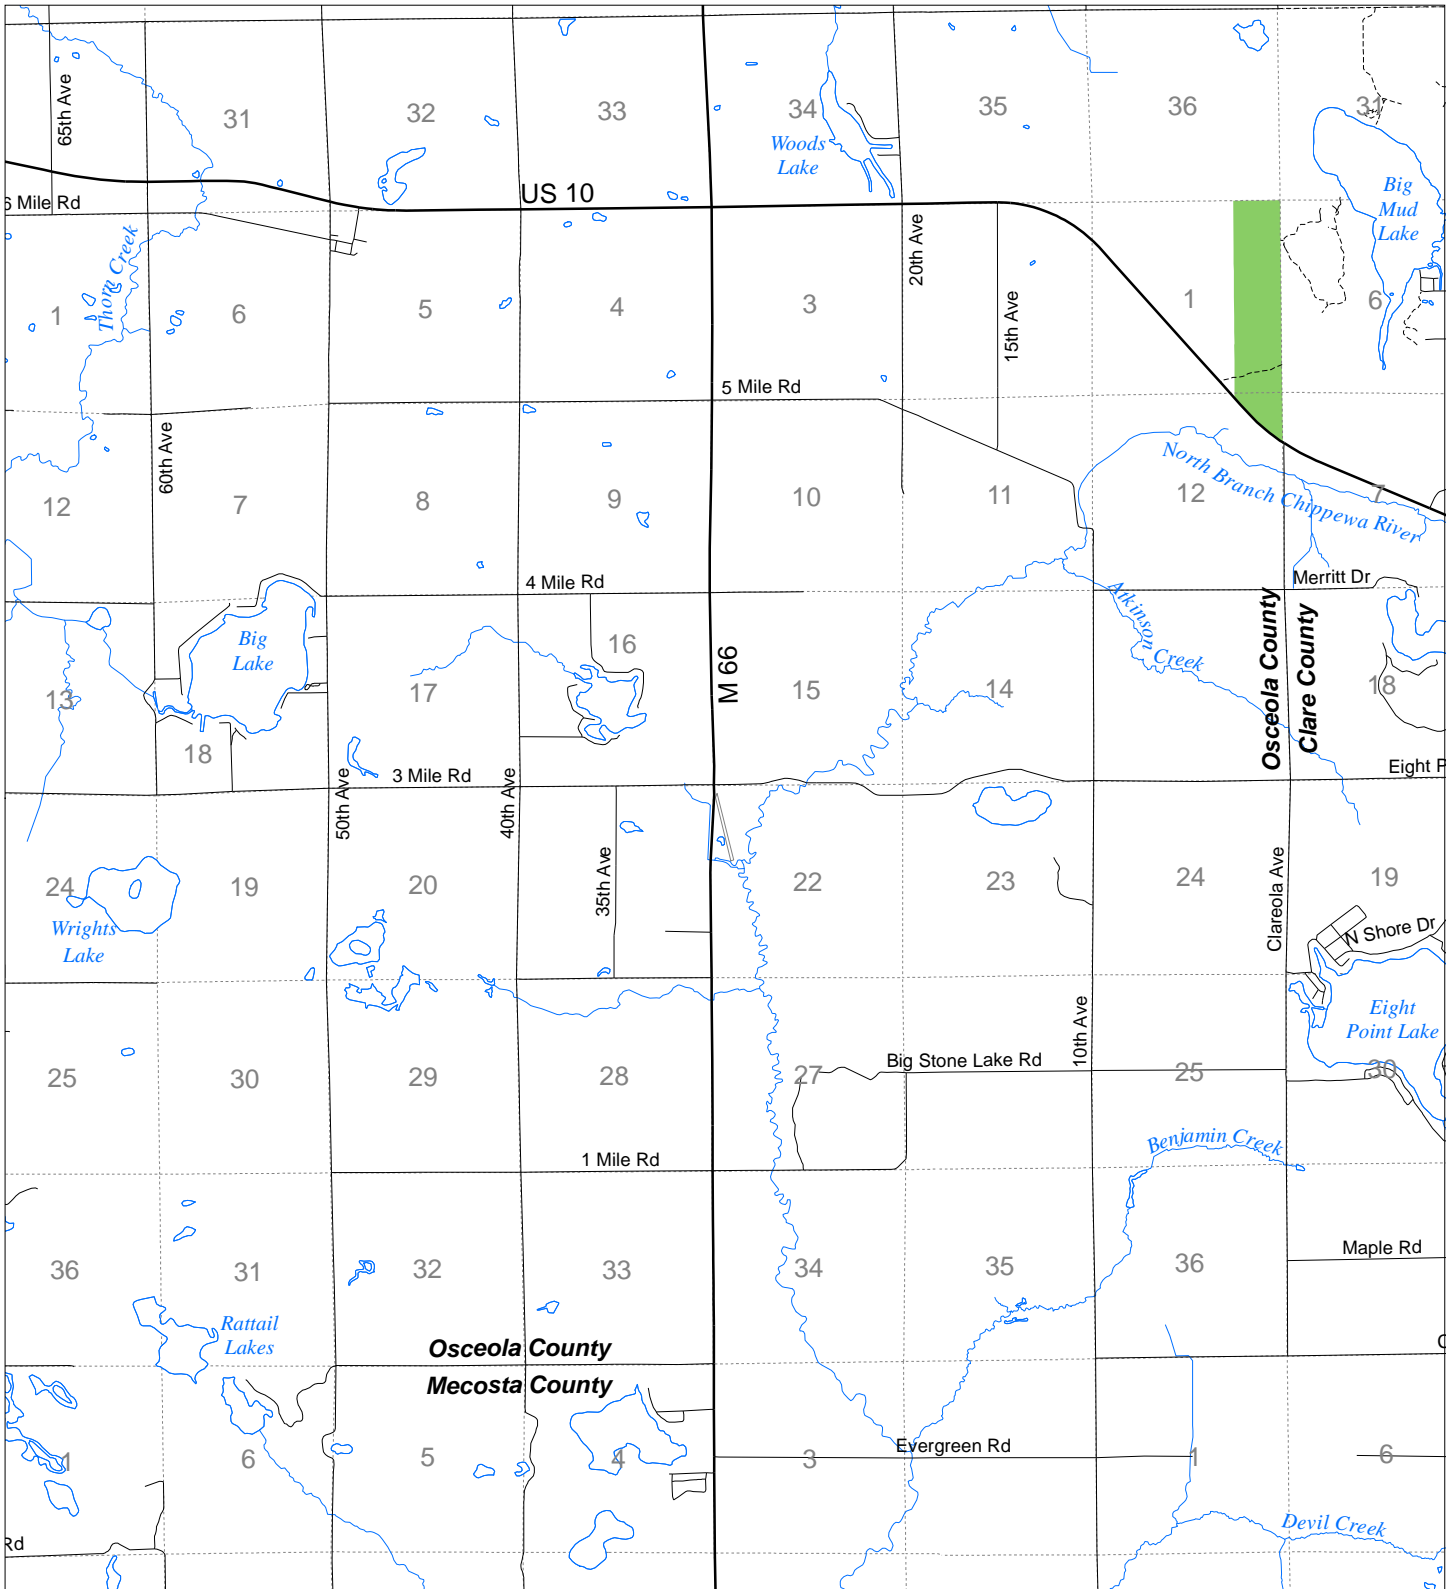

Fuelwood Collection
Osceola County
T17N, R07W

- State land open to fuelwood collection
- State land closed to fuelwood collection

Effective: April 1, 2019

Date: 03/05/2019