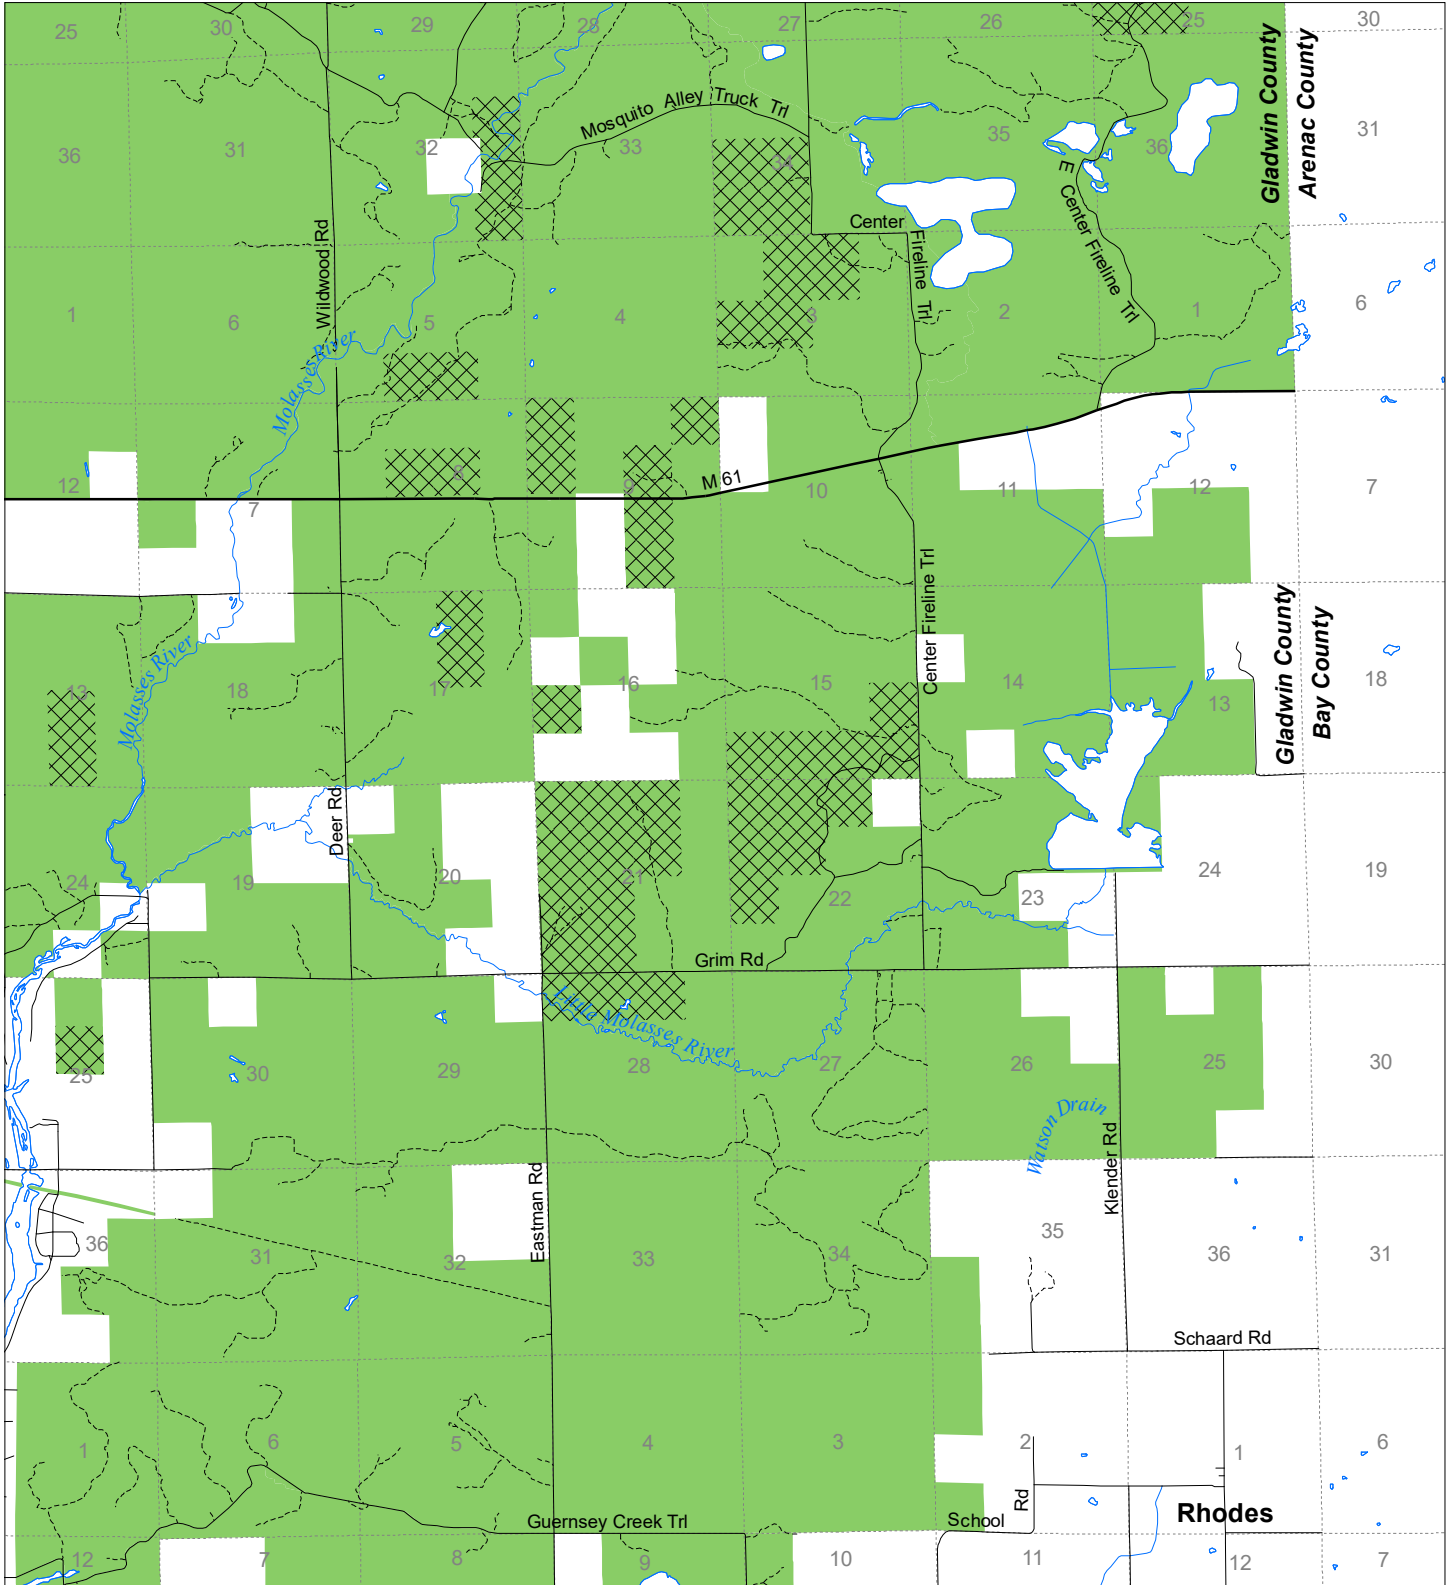

Fuelwood Collection  
 Gladwin County  
**T18N,R02E**

- State land open to fuelwood collection
- State land closed to fuelwood collection

Effective: April 1, 2019

Date: 03/20/2019