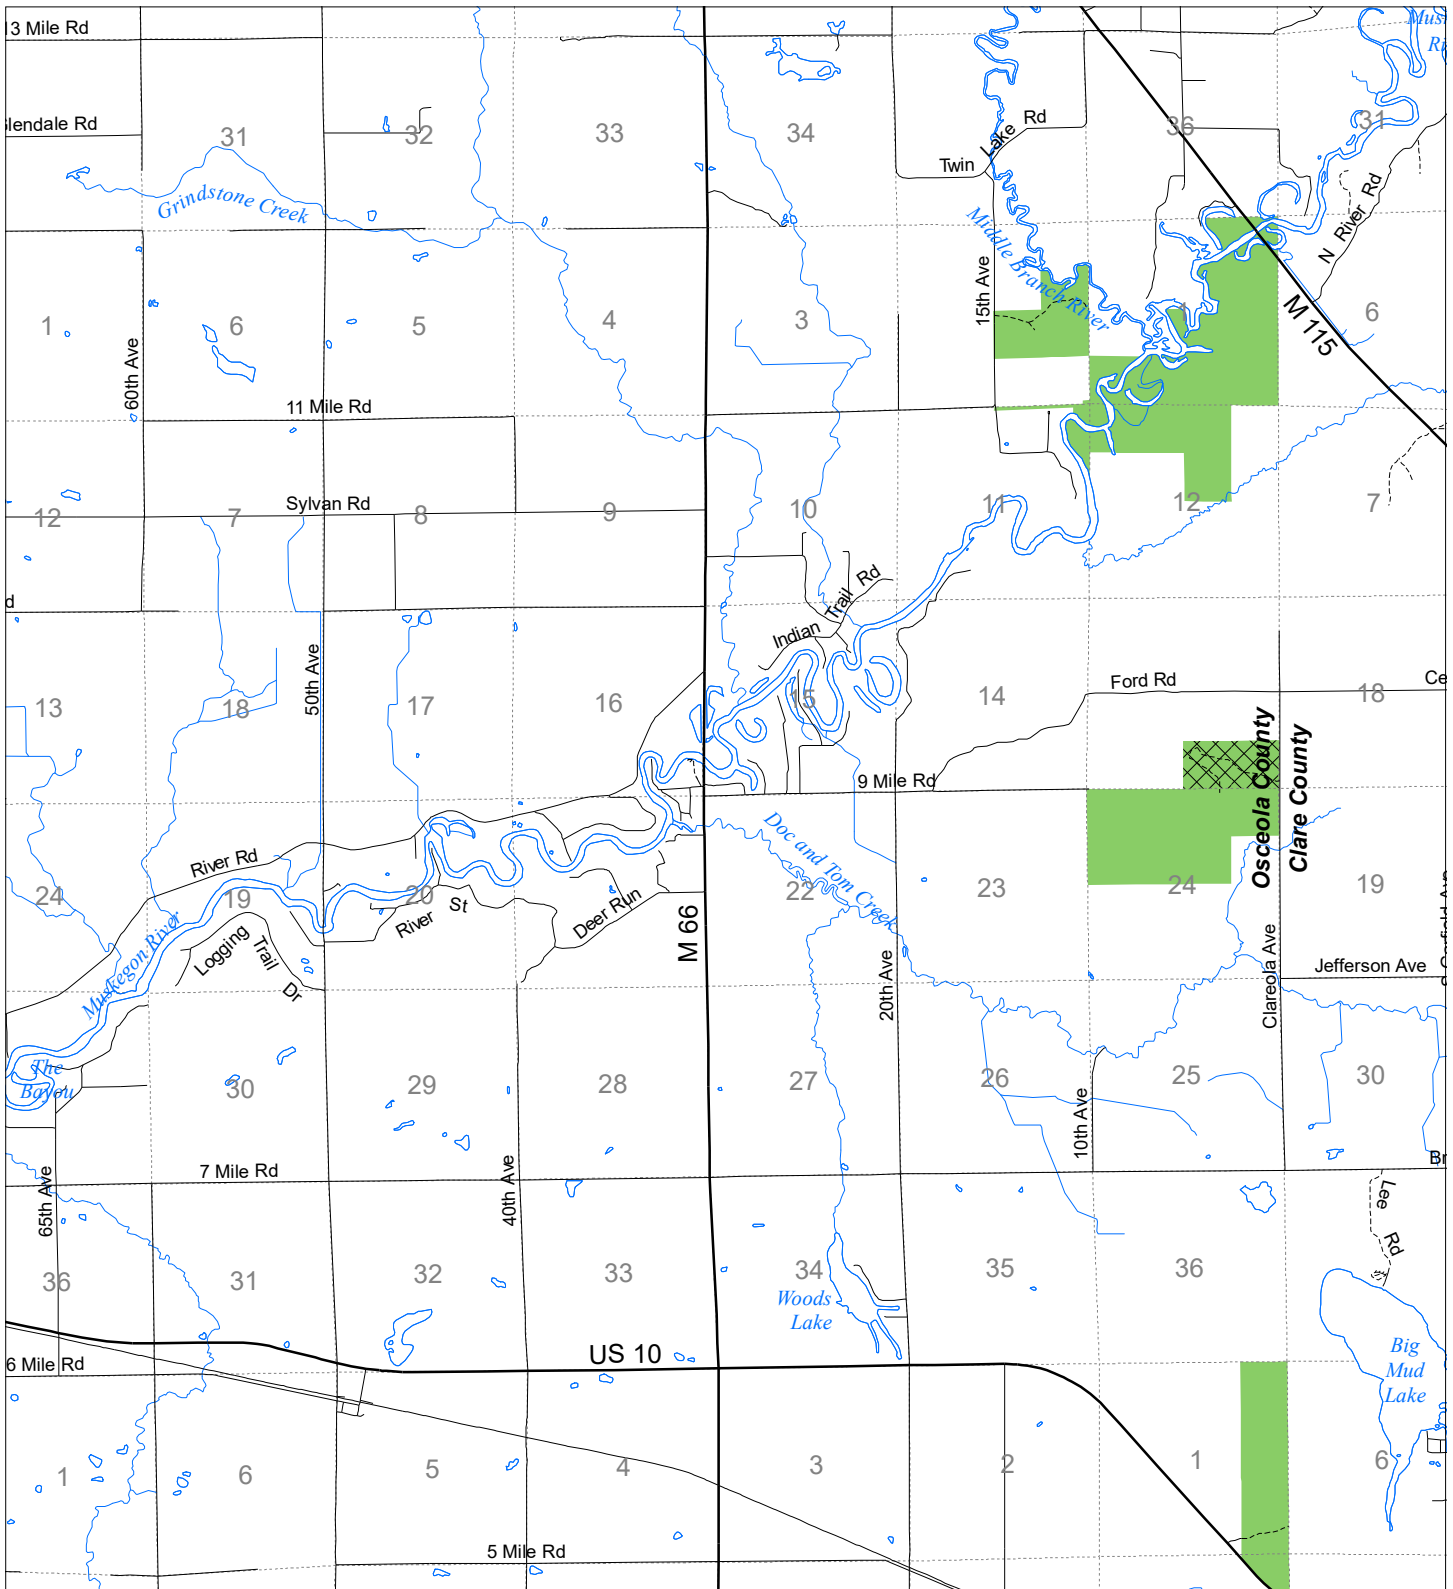

# Fuelwood Collection Osceola County T18N, R07W

State land open to fuelwood collection  
 State land closed to fuelwood collection  
 Effective: April 1, 2019