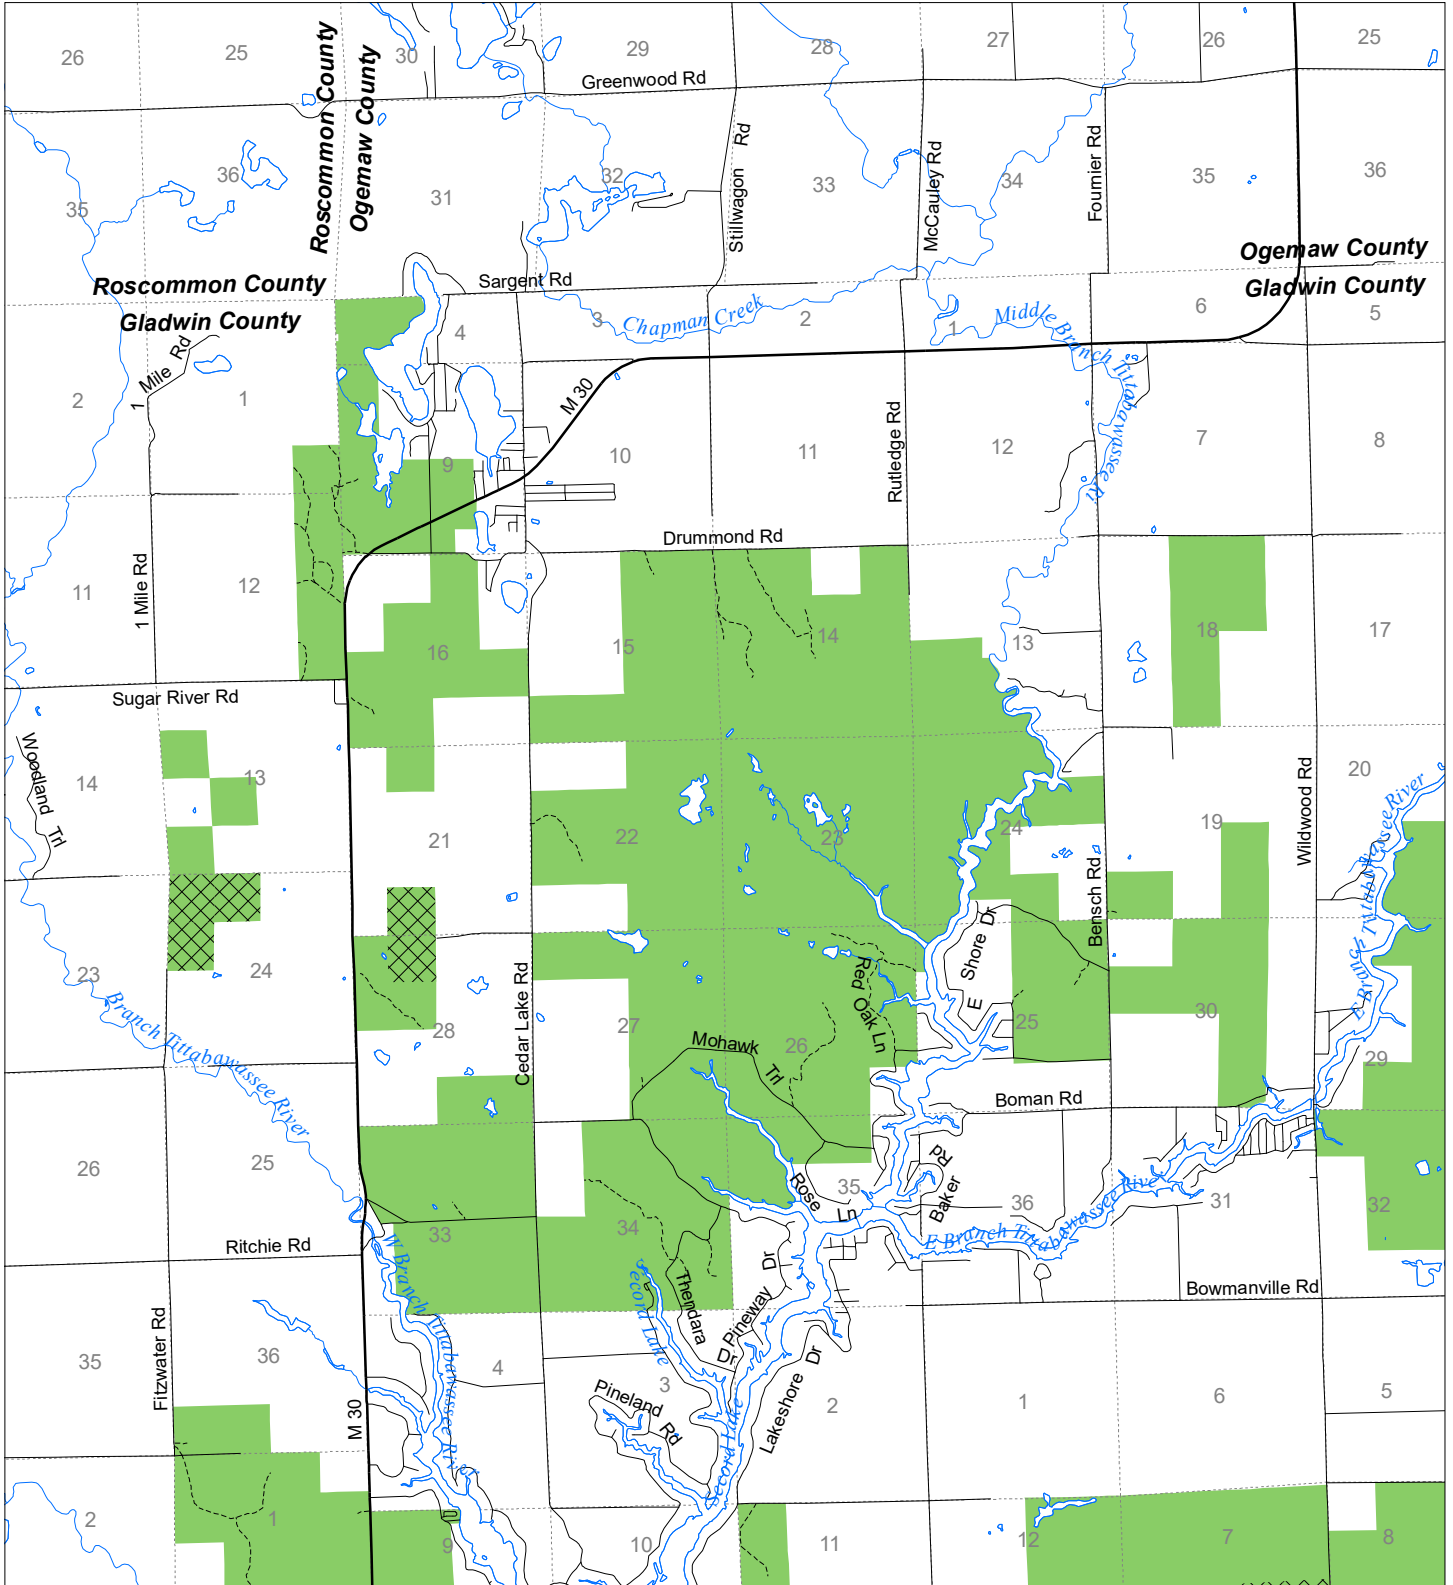

Fuelwood Collection
 Gladwin County
T20N,R01E

- State land open to fuelwood collection
- State land closed to fuelwood collection

Effective: April 1, 2019

Date: 03/20/2019