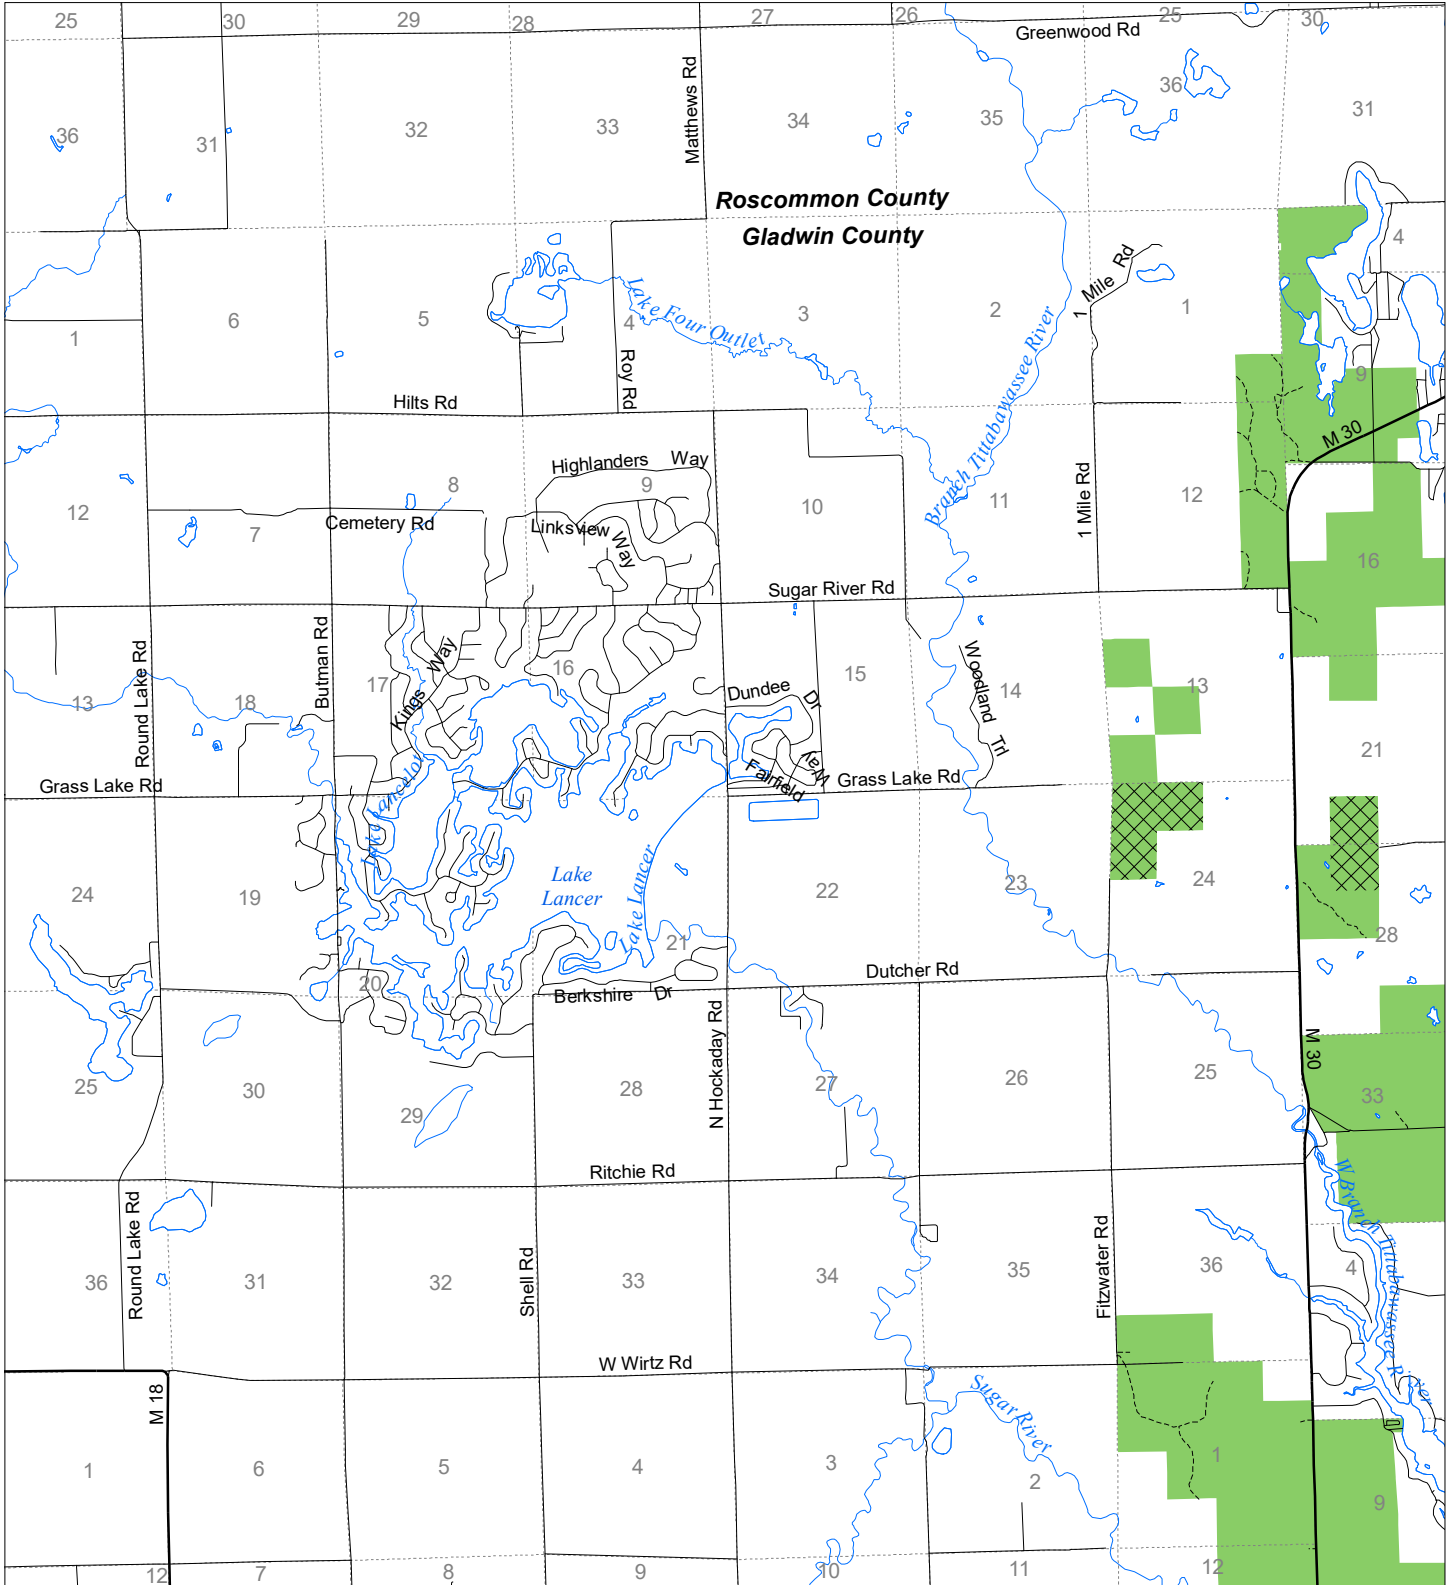

Fuelwood Collection Gladwin County T20N,R01W

- State land open to fuelwood collection
- State land closed to fuelwood collection

Effective: April 1, 2019

Date: 03/20/2019