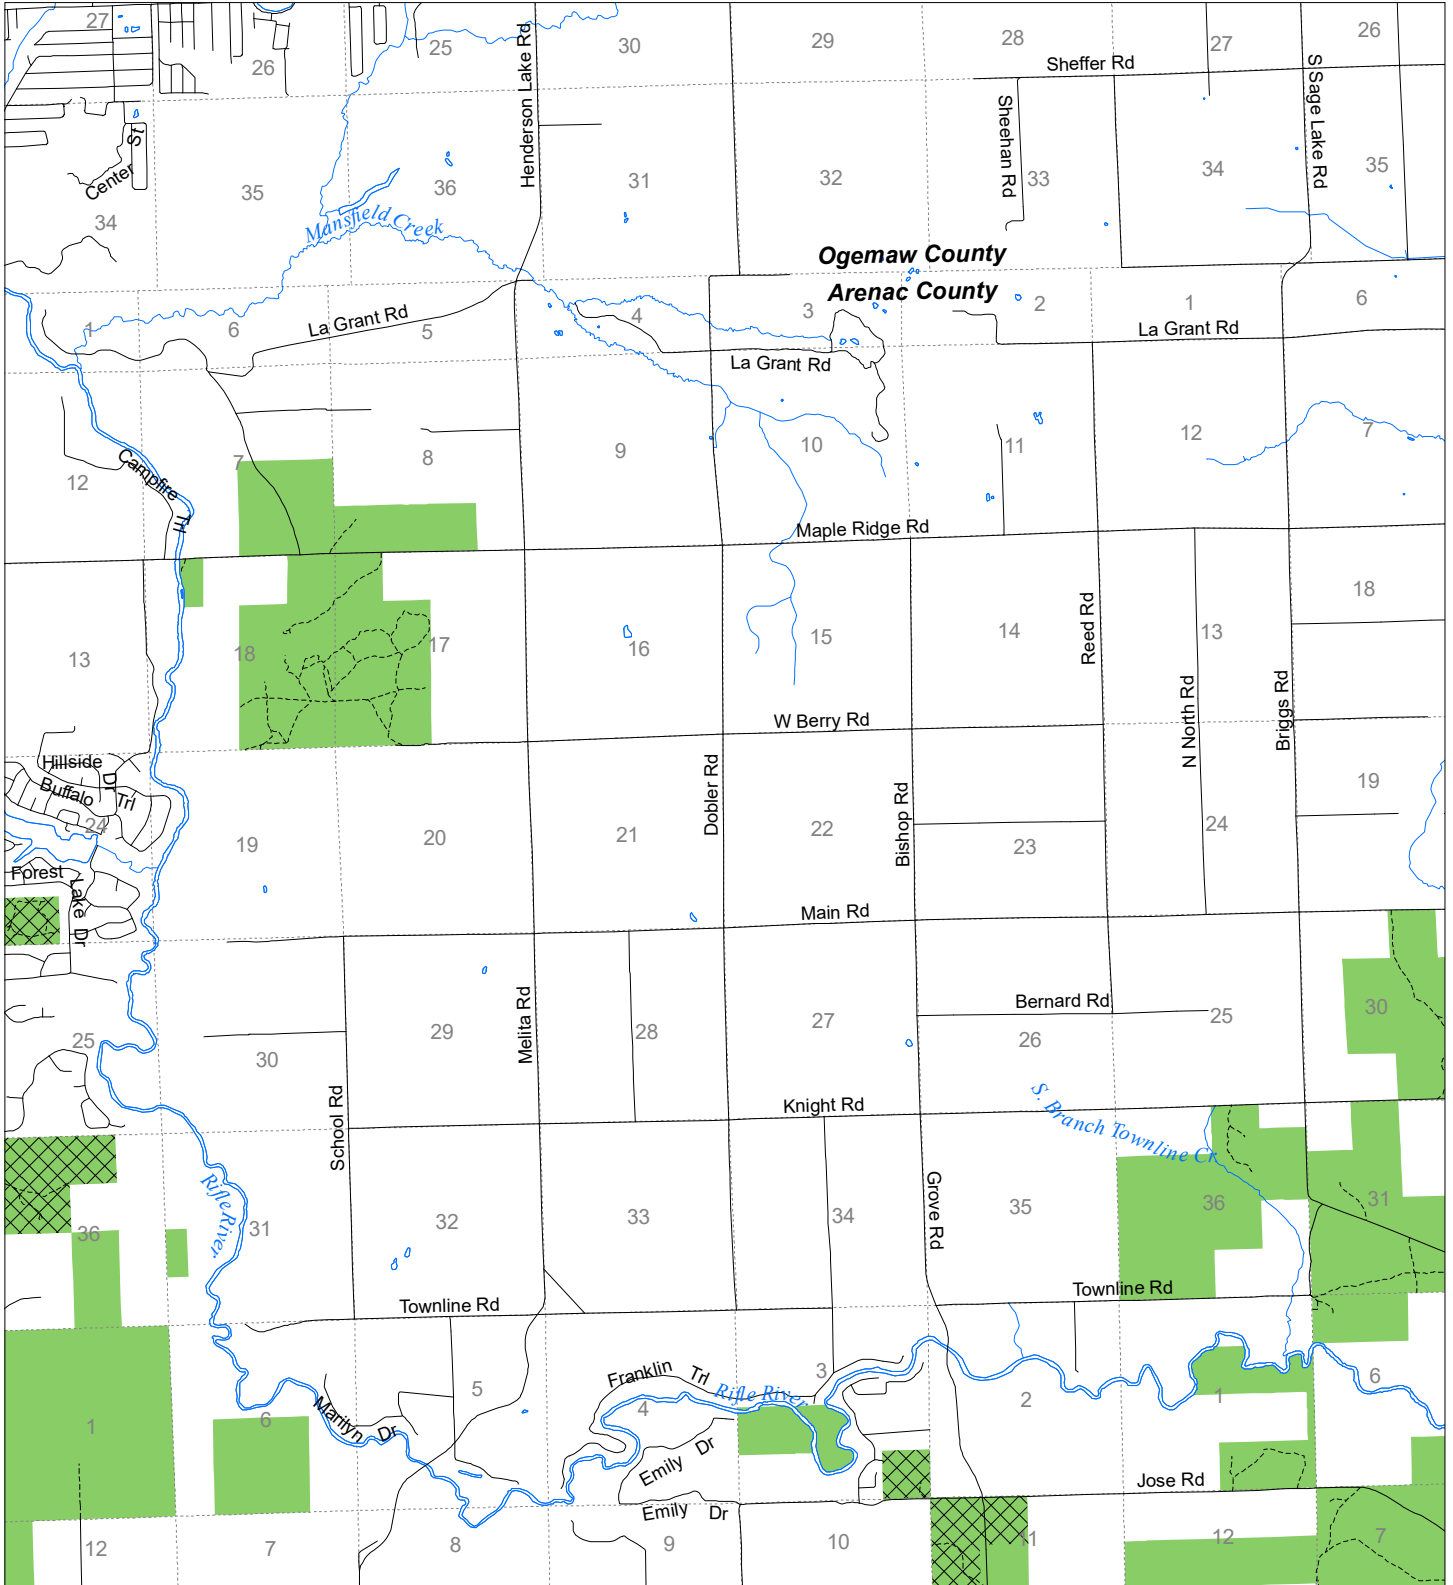

# Fuelwood Collection Arenac County T20N,R04E

- State land open to fuelwood collection
- State land closed to fuelwood collection

Effective: April 1, 2019