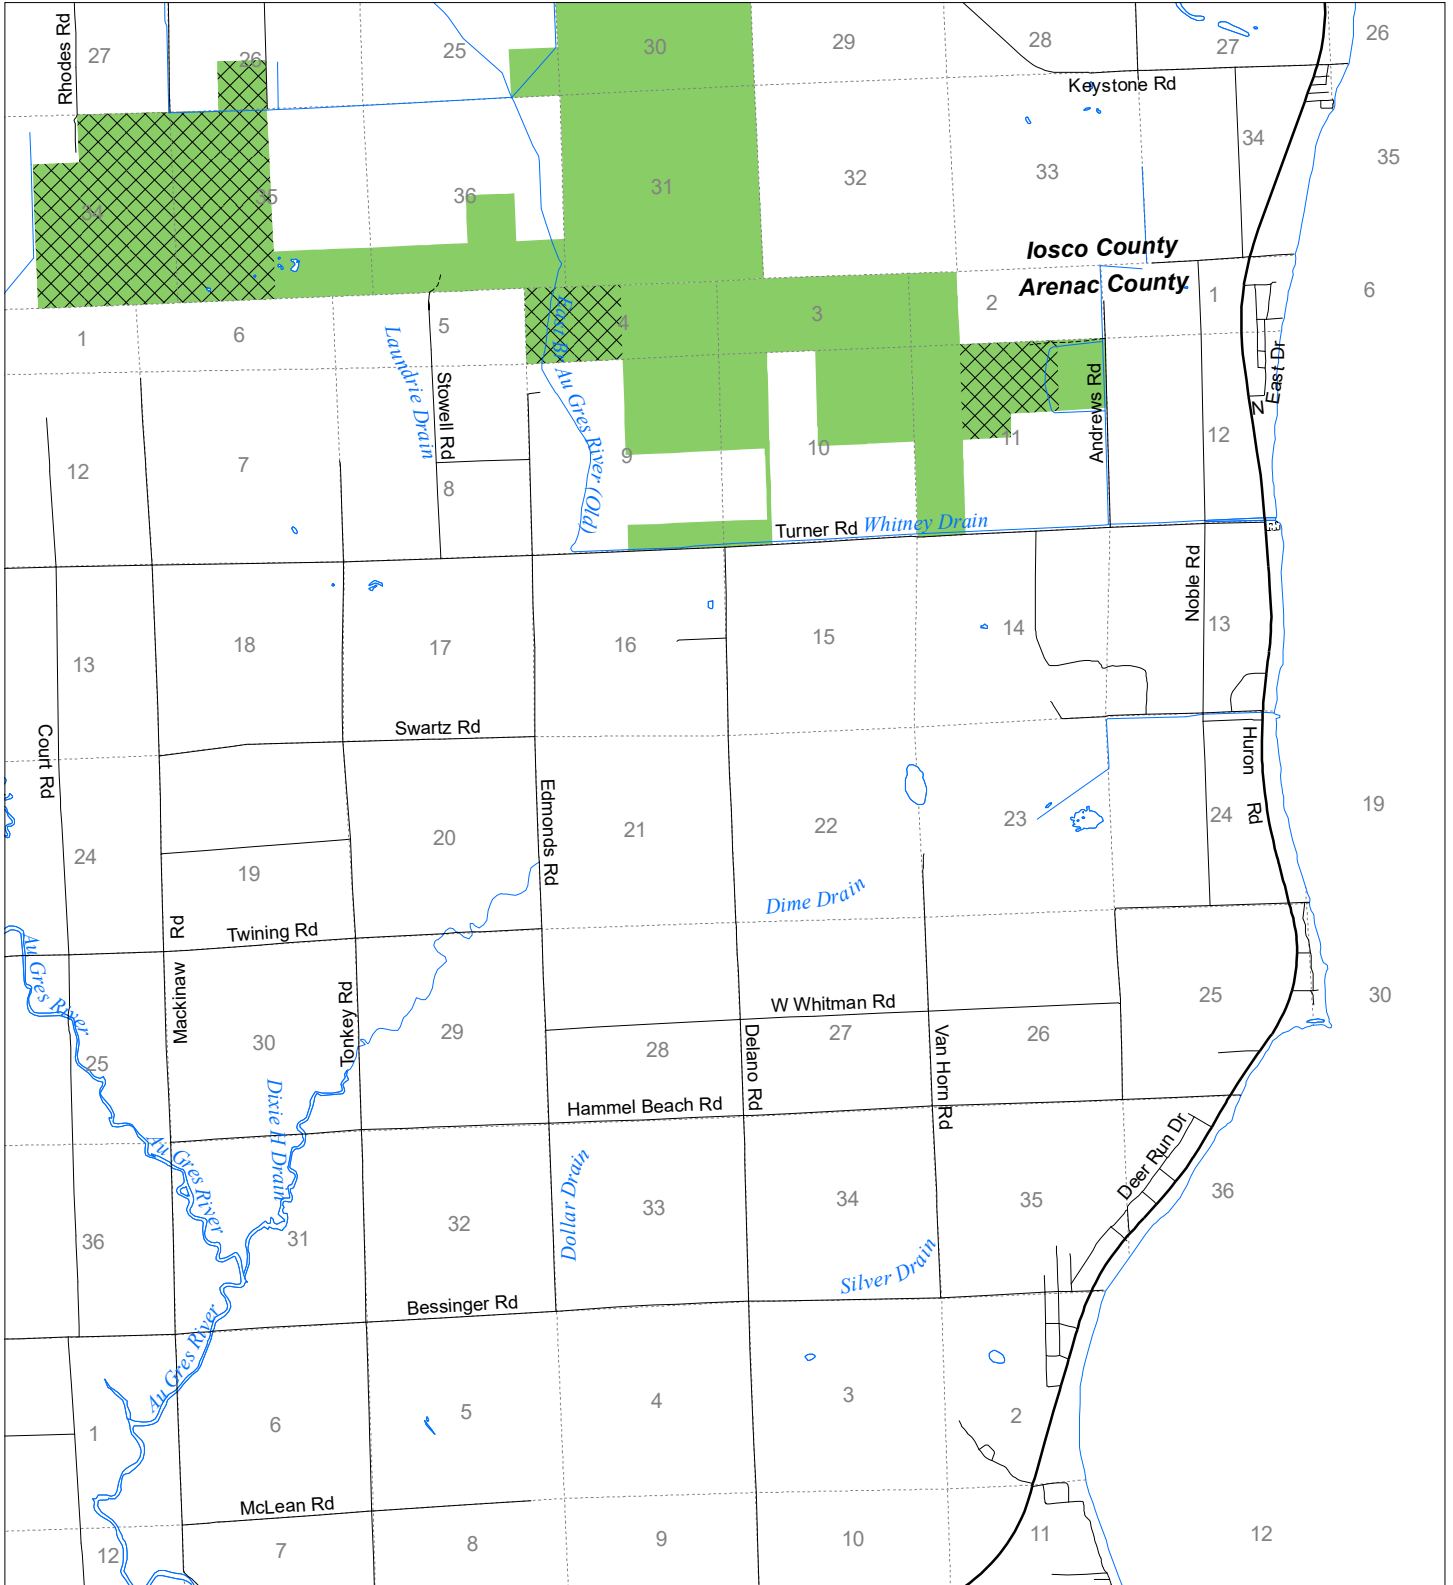

Fuelwood Collection

T20N,R07E

-  State land open to fuelwood collection
-  State land closed to fuelwood collection

Effective: April 1, 2019