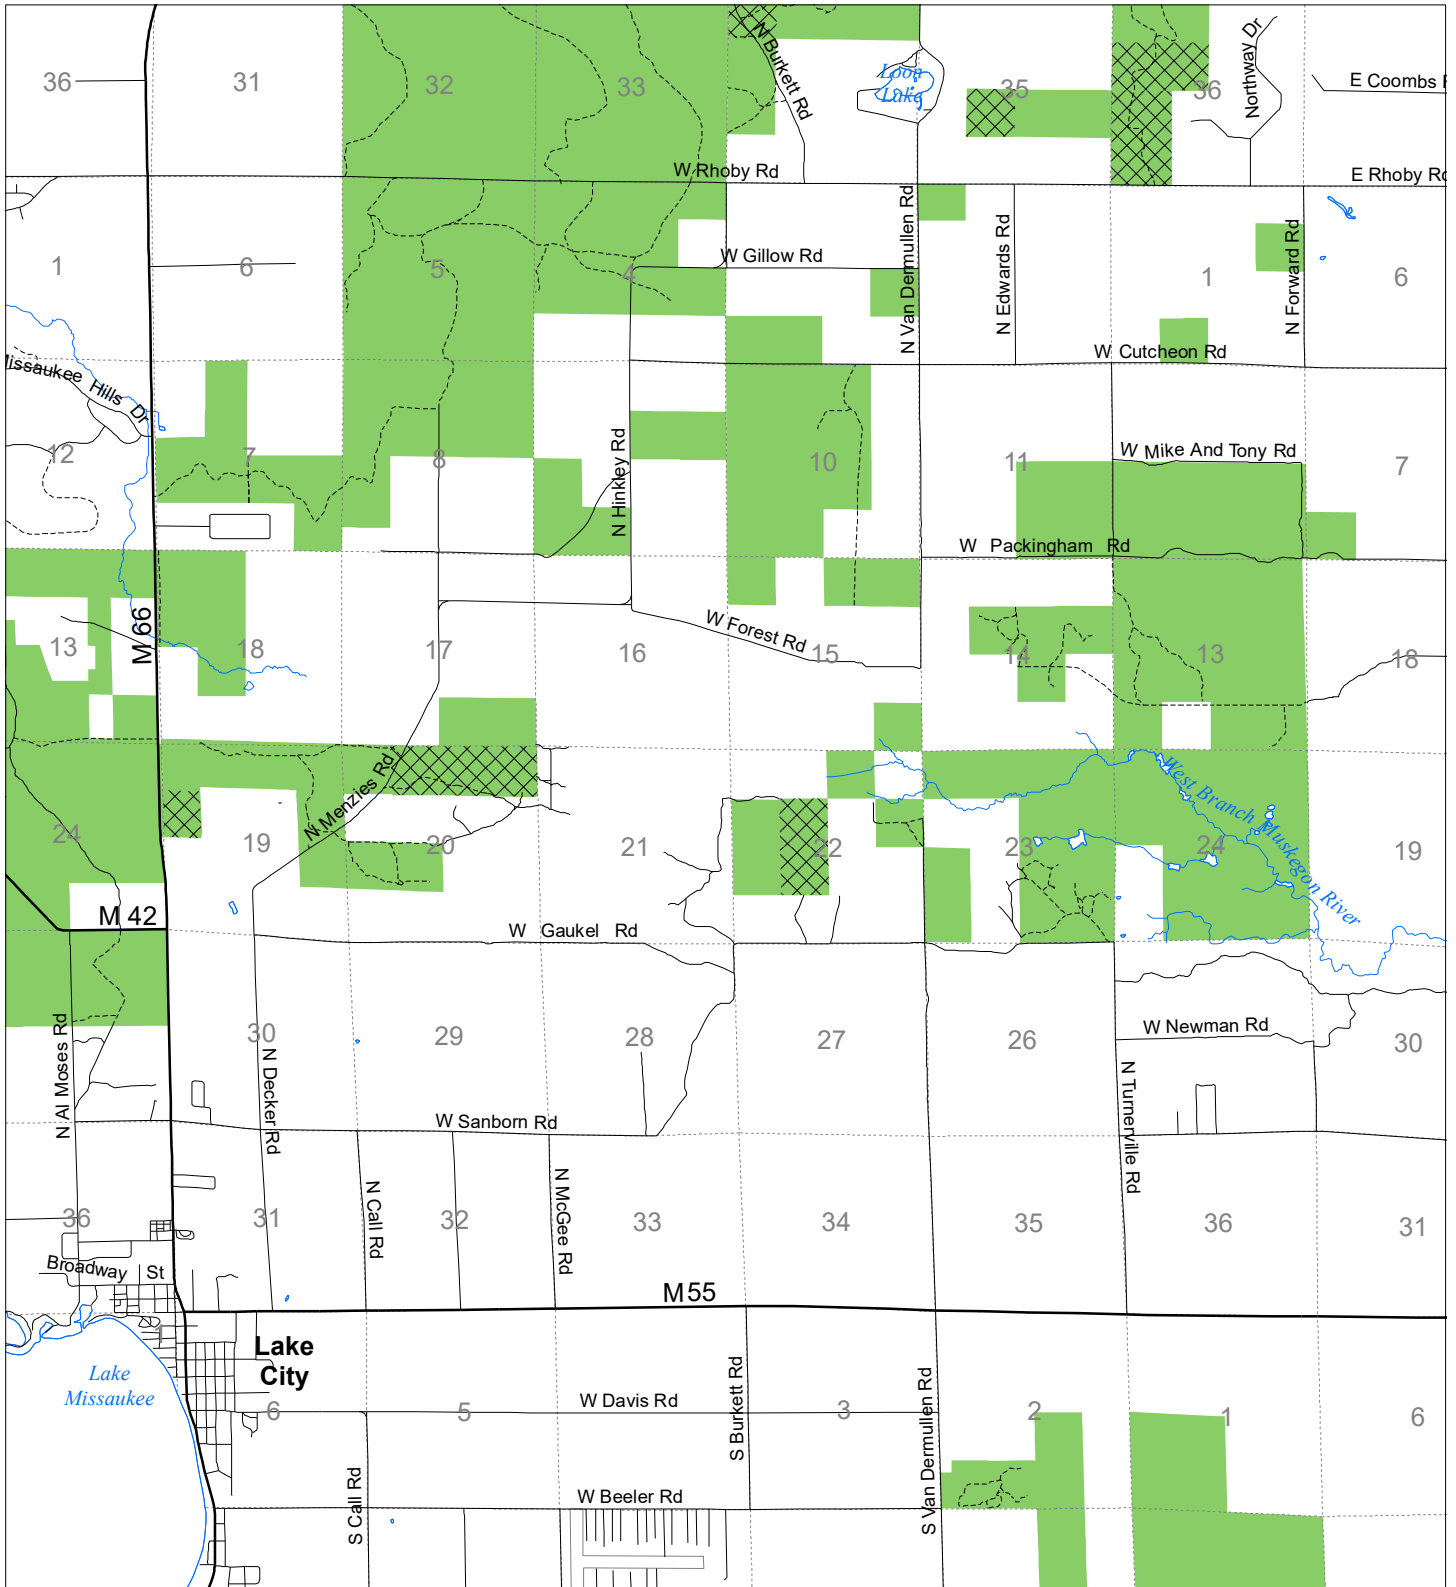

Fuelwood Collection
Missaukee County
T23N, R07W

State land open to fuelwood collection
 State land closed to fuelwood collection
 Effective: April 1, 2019