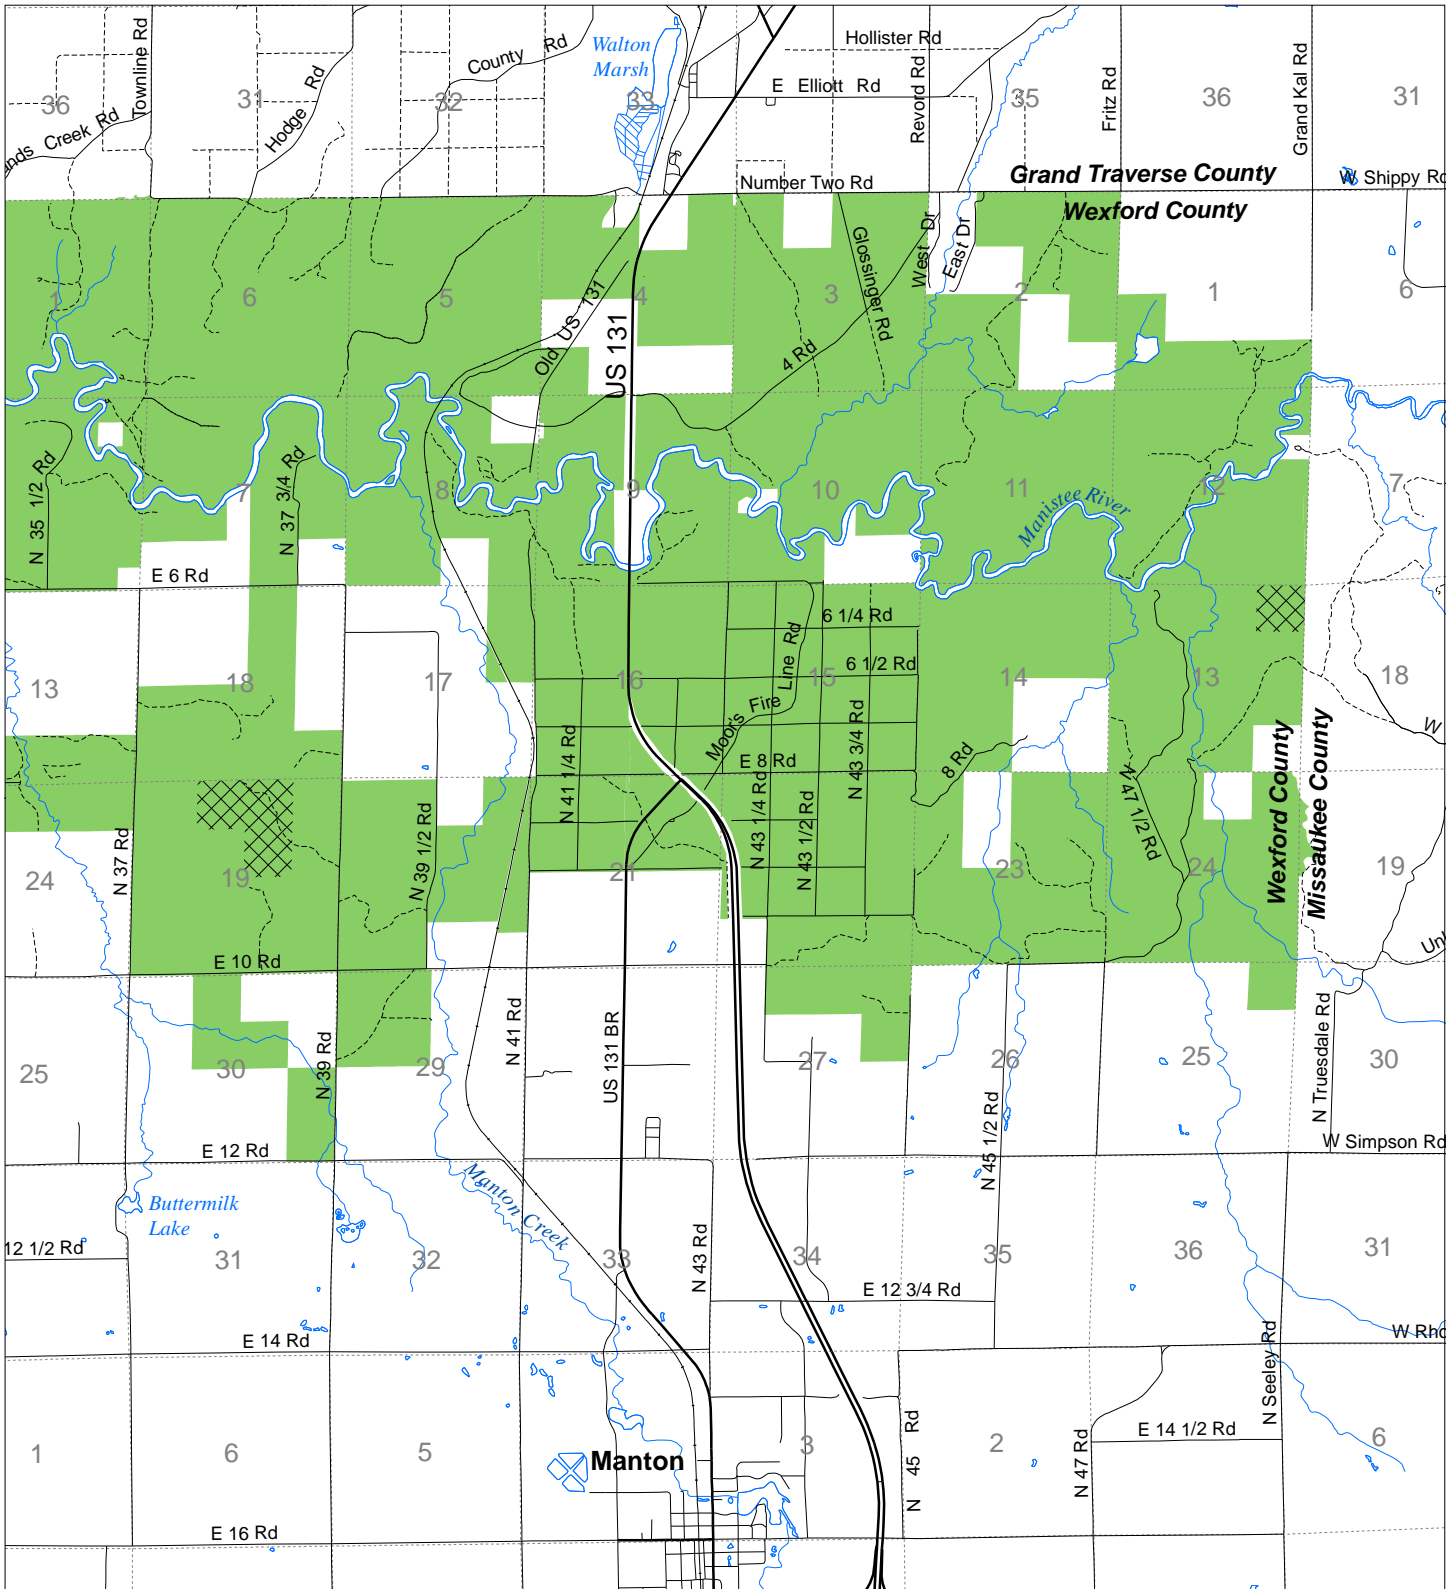

Fuelwood Collection Wexford County T24N, R09W

- State land open to fuelwood collection
- State land closed to fuelwood collection

Effective: April 1, 2019